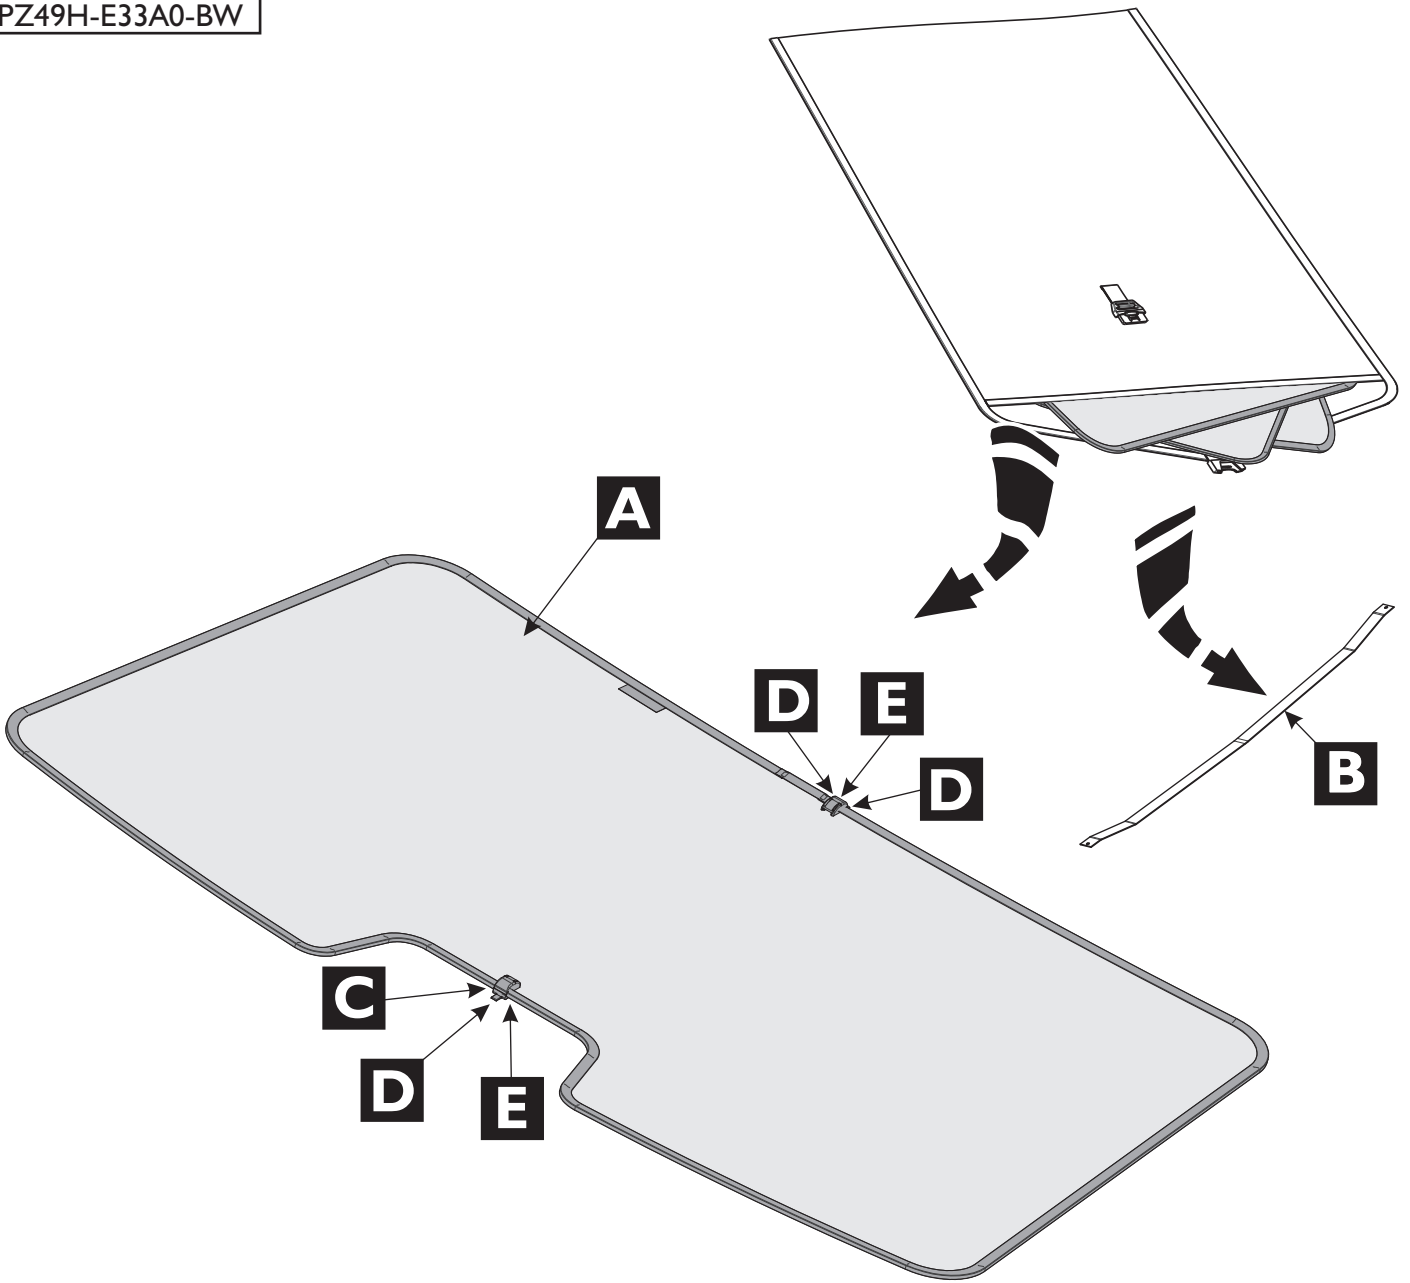

COROLLA

Back Window Sunblind Set

Installation instructions

Model year: 2006
Vehicle code: **E15**-*E***W
Part number Sunblind Set: PZ49H-E33A0-BW
Spare Part: PZ49H-003A0-09

Weight: 0.7 kg

Manual reference number: AIM 001 819 - 0

Revision Record

Rev. No	Date	Page	Picture	Update	New	Delete Steps

C x2	D x2	E x2	
--------------------	--------------------	--------------------	--

Spare part: PZ49H-003A0-09

C x2	D x2	E x2	
--------------------	--------------------	--------------------	--