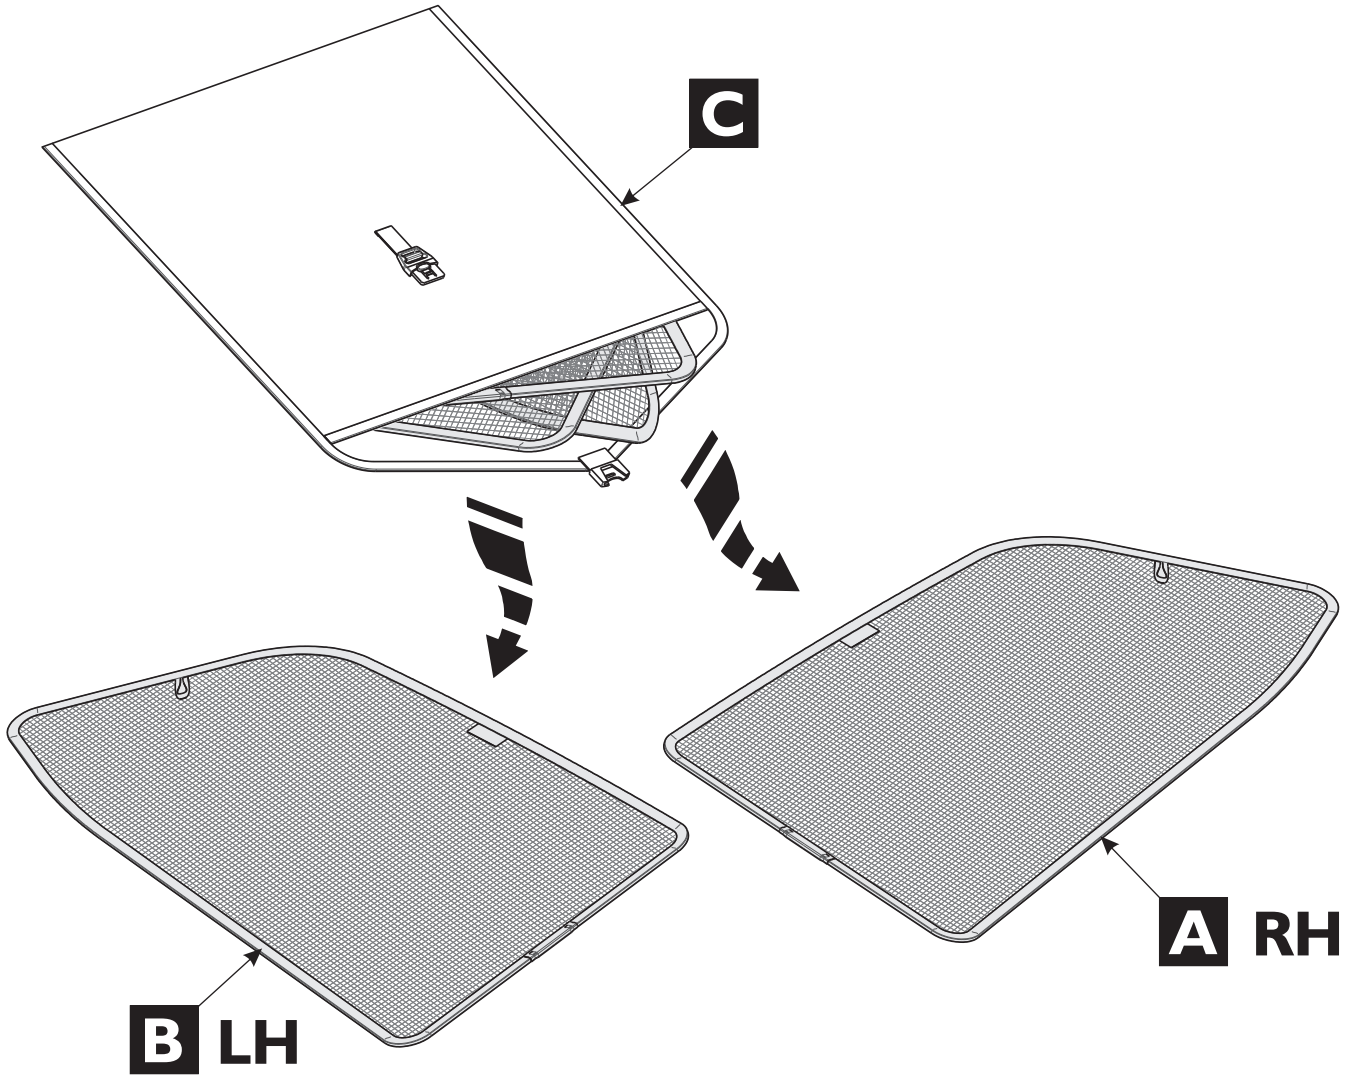

Revision Record

Rev. No	Date	Page	Picture	Update	New	Delete Steps
1	29/09/2009	5	4	4		

Spare part: PZ49H-003A0-05

15°C

1

2

LH = RH

10' min