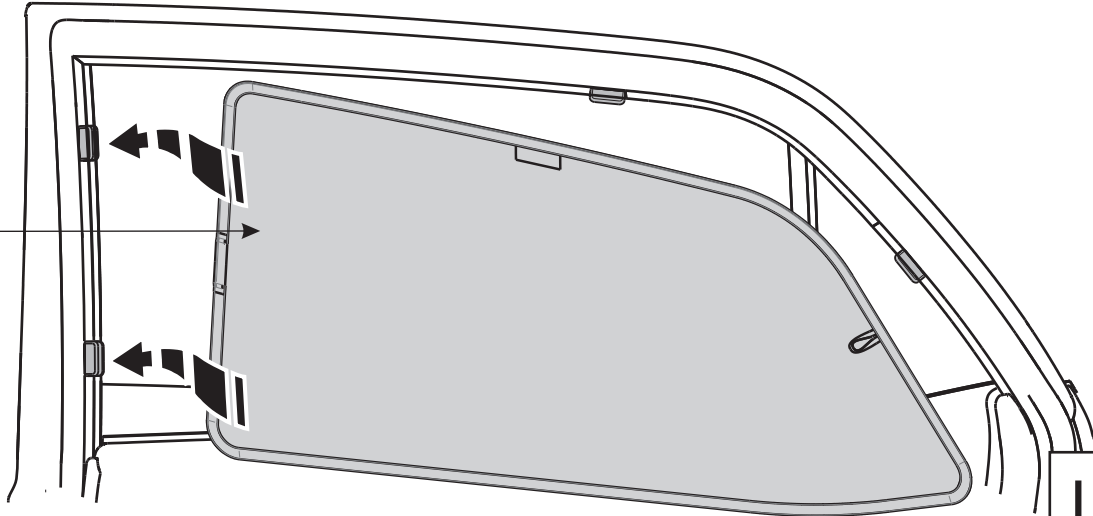

10' min

5

A
+
B