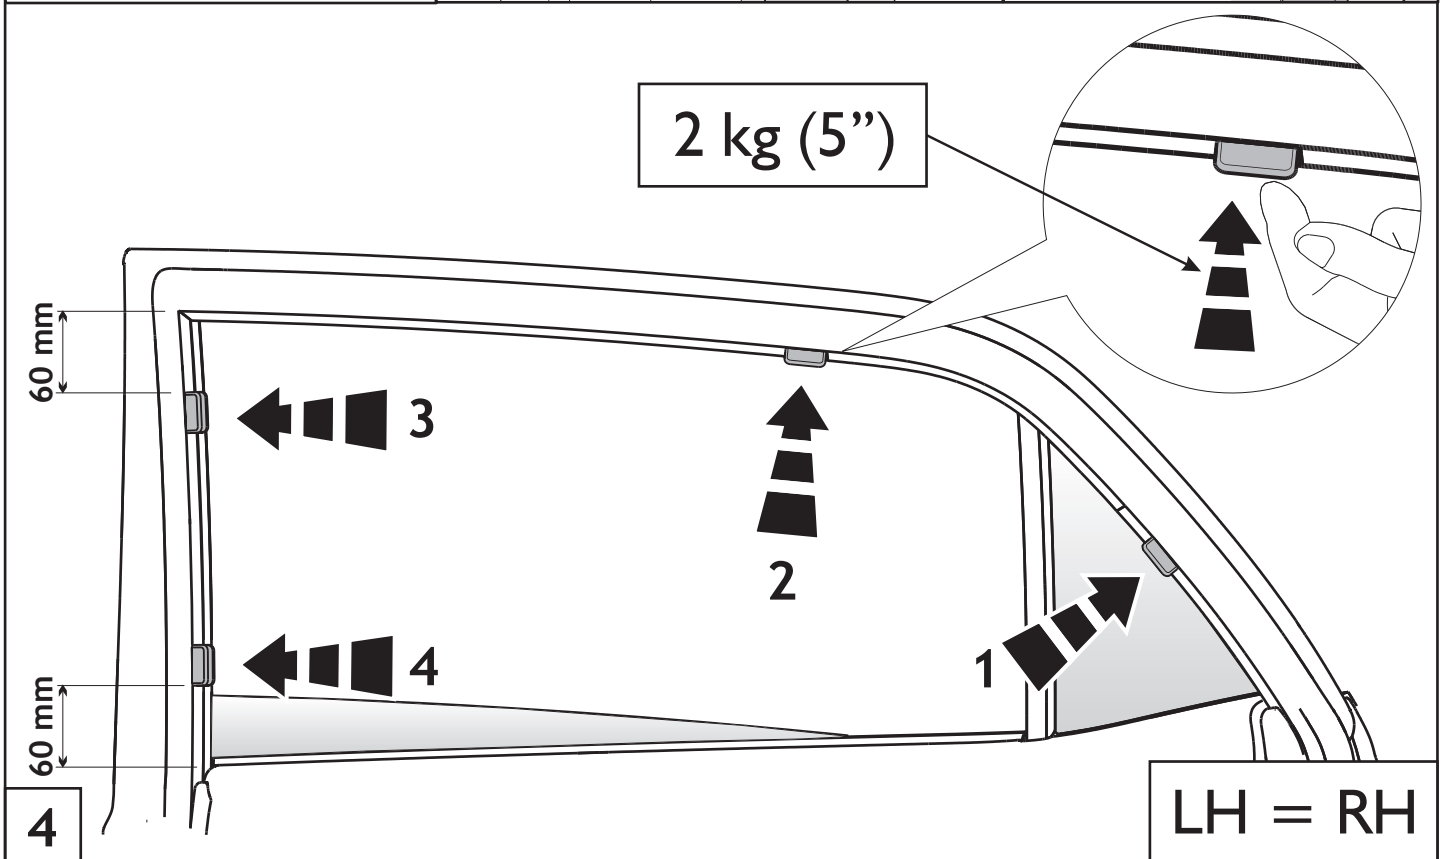

Revision Record

Rev. No	Date	Page	Picture	Update	New	Delete Steps
1	29/09/2009	5	4	4		

Spare part: PZ49H-003A0-05

15°C

1

2

LH = RH

10' min