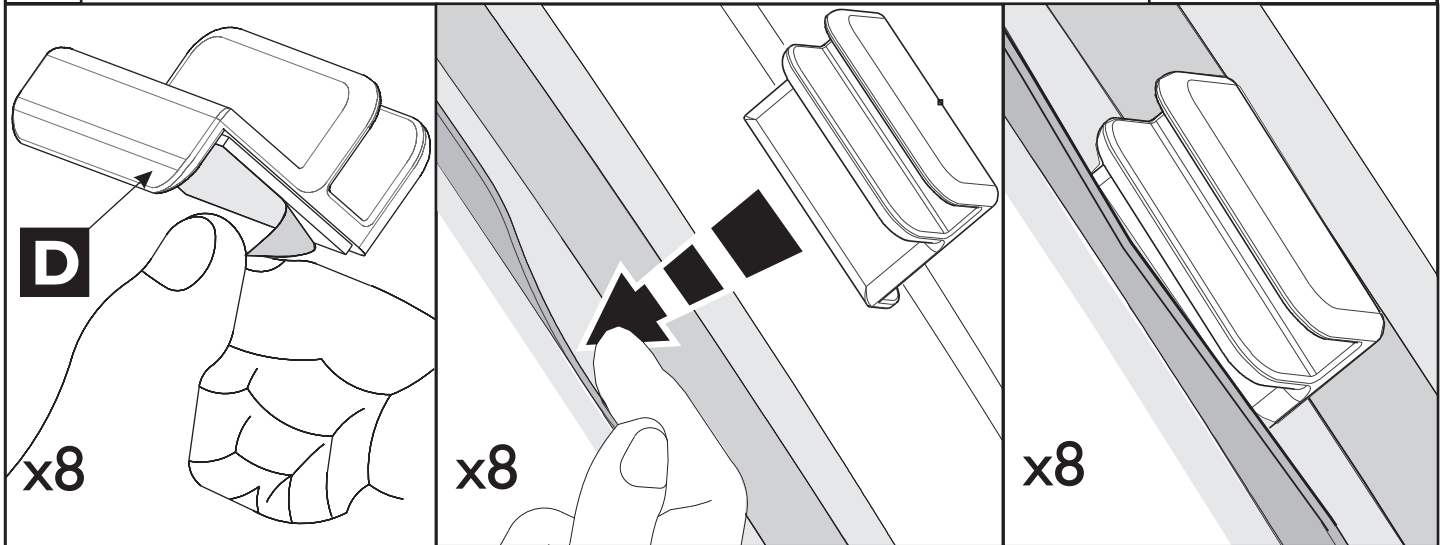

Revision Record

Rev. No	Date	Page	Picture	Update	New	Delete Steps
1	29/09/2009	5	4	4		

Spare part: PZ49H-003A0-05

15°C

1

2

LH = RH

10' min