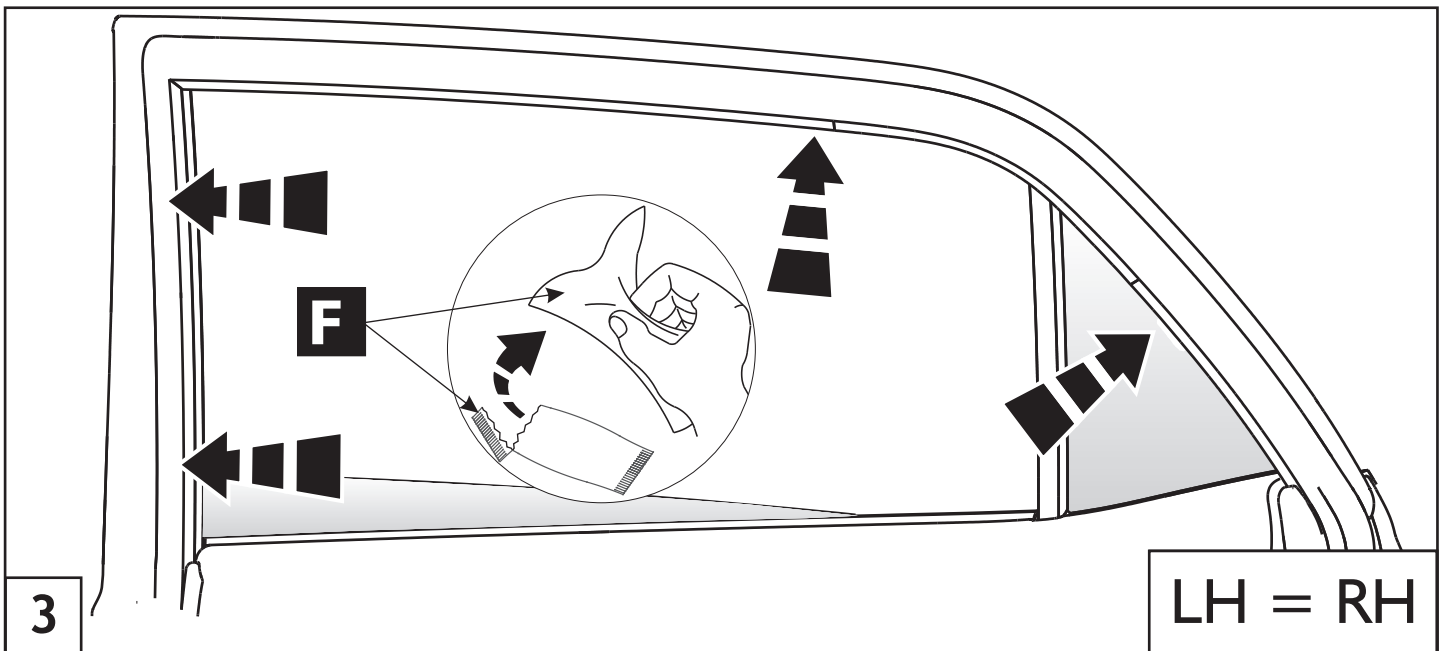

Revision Record

Rev. No	Date	Page	Picture	Update	New	Delete Steps
1	29/09/2009	5	4	4		

Spare part: PZ49H-003A0-05

15°C

1

2

LH = RH

10' min