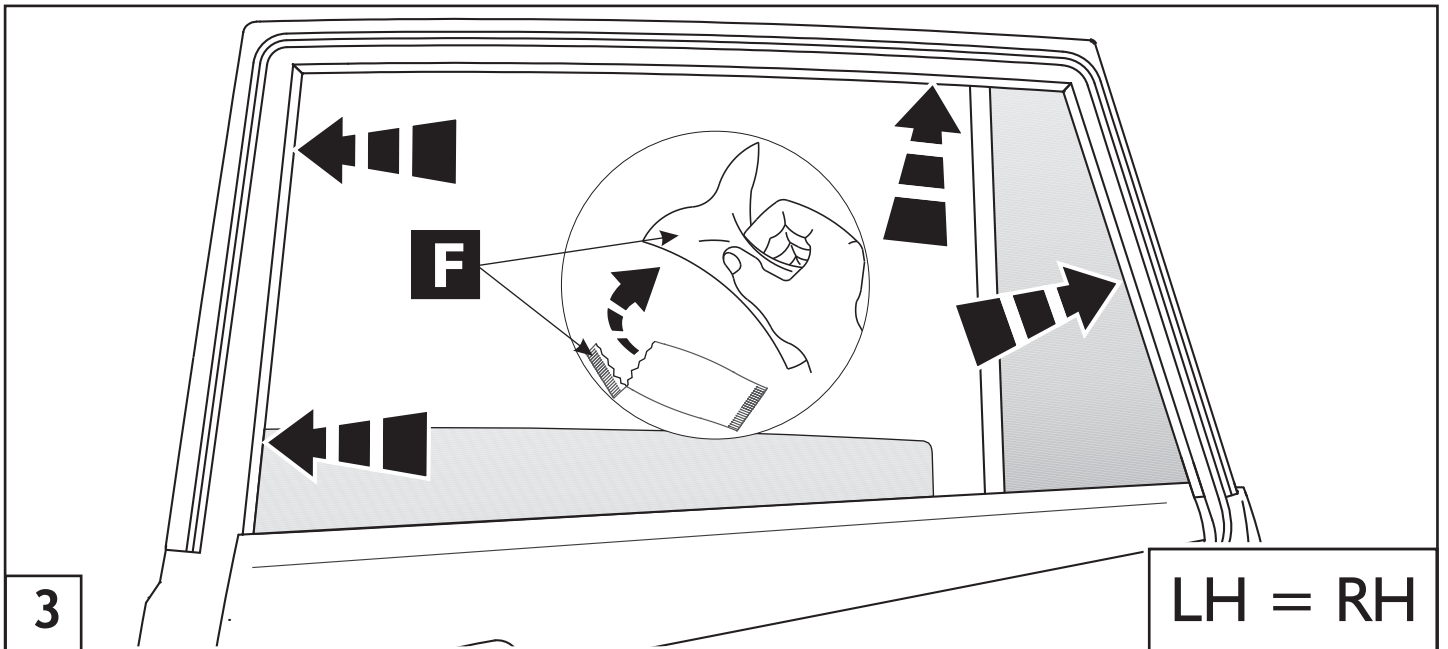

# Revision Record

Rev. No	Date	Page	Picture	Update	New	Delete Steps

Spare part: PZ49H-003A0-05

15°C

1

2

LH = RH

10' min