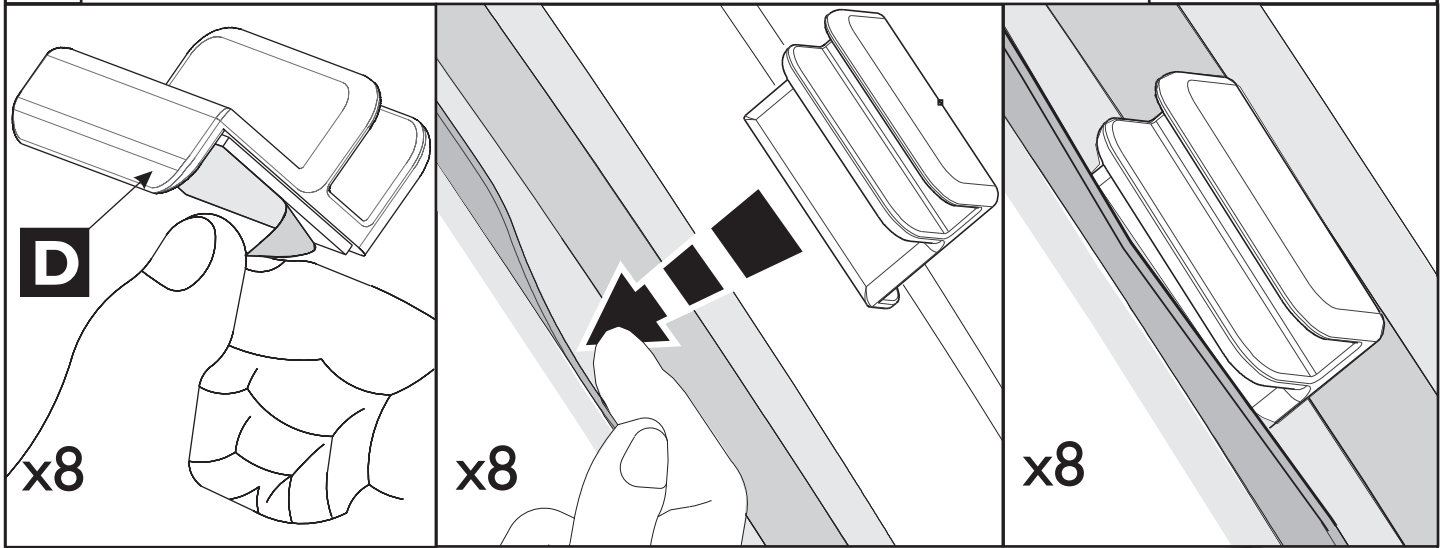

# Revision Record

Rev. No	Date	Page	Picture	Update	New	Delete Steps

Spare part: PZ49H-003A0-05

15°C

1

2

LH = RH

10' min