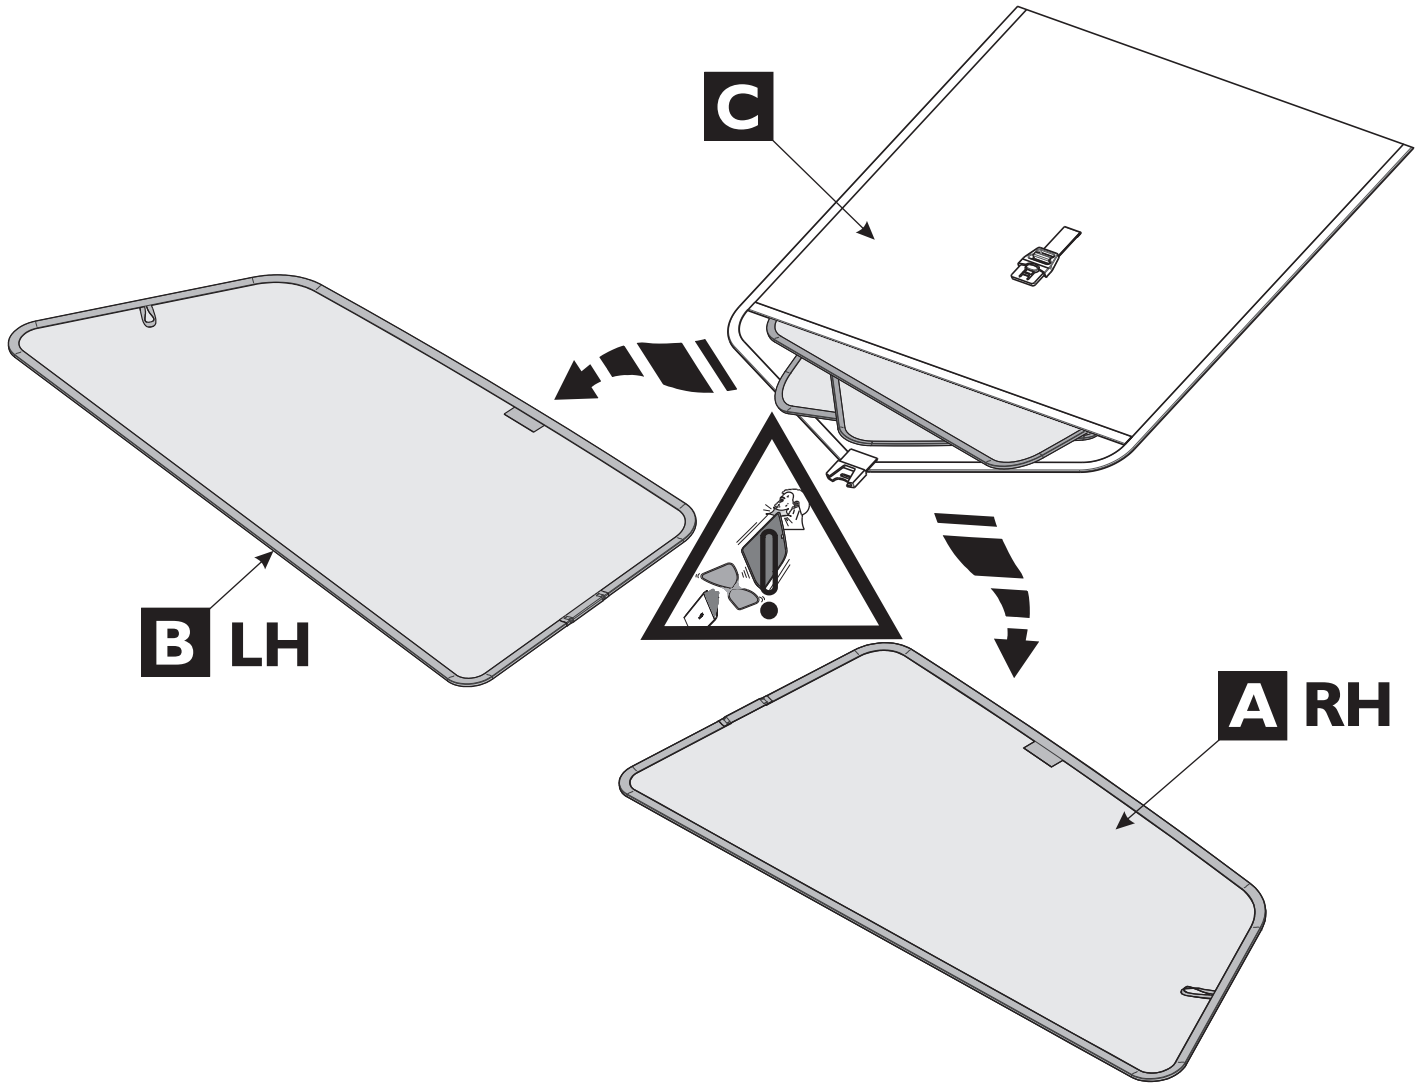

Spare part: PZ49H-003A0-05