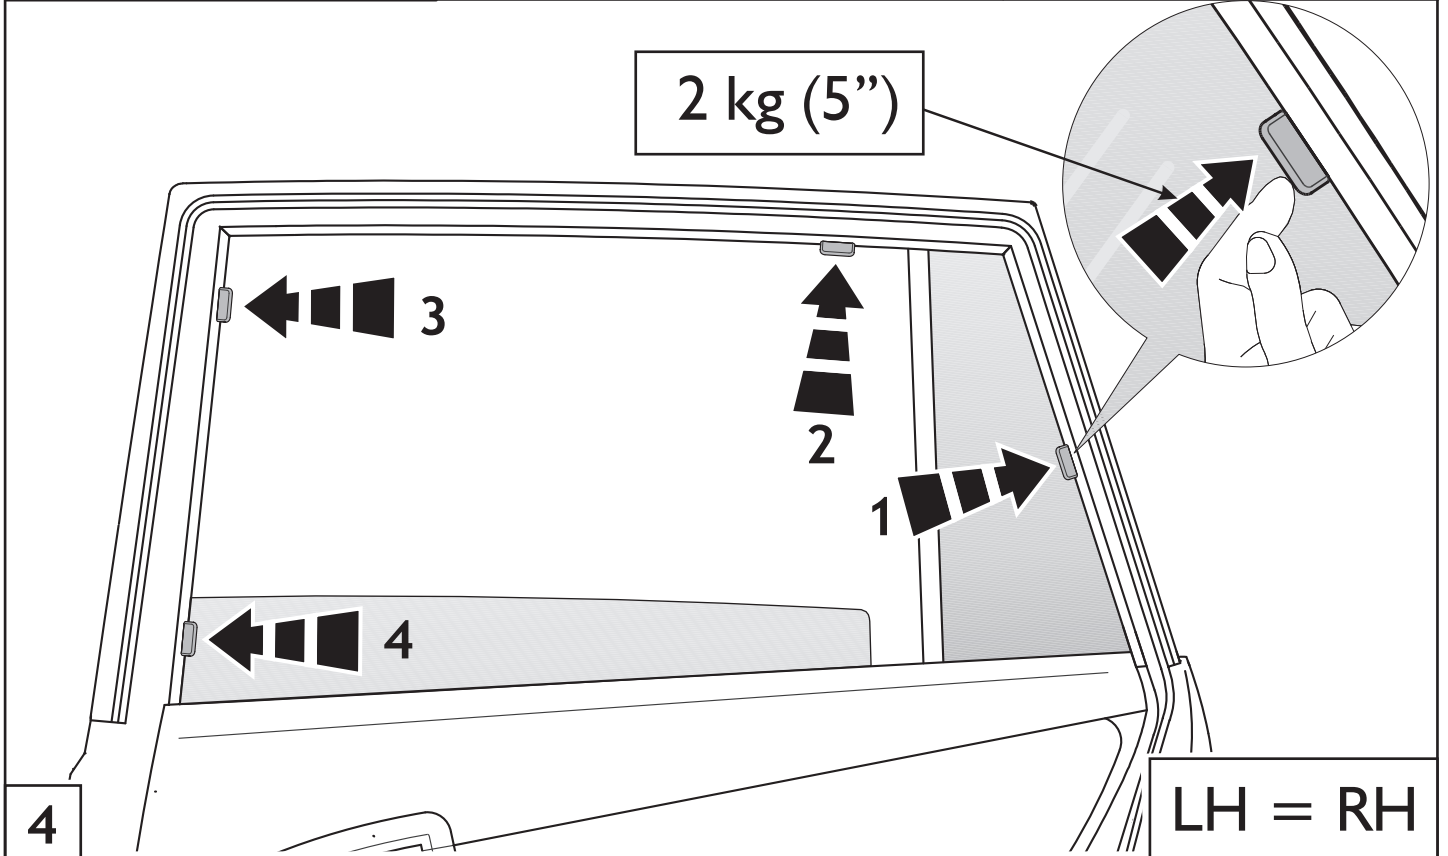

# Revision Record

Rev. No	Date	Page	Picture	Update	New	Delete Steps

Spare part: PZ49H-003A0-05

15°C

1

2

LH = RH

10' min