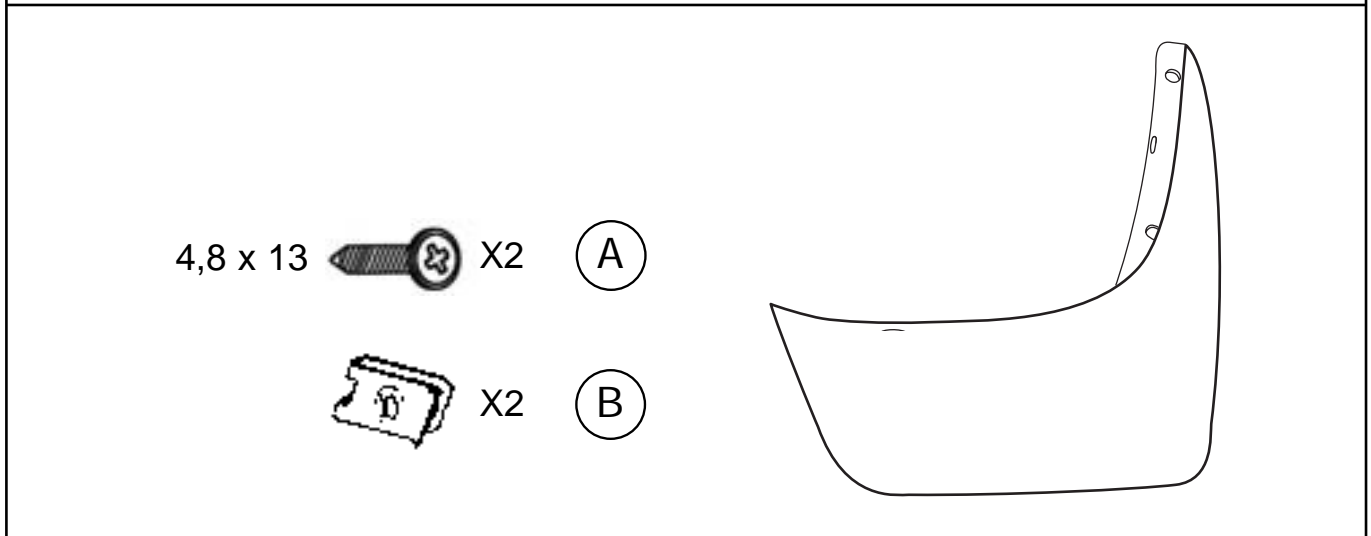

## Rear Mudflaps

Installation instructions

Model year:	2005
Vehicle code:	**P90*-*****W
Part number:	PZ416-B9964-00
 Weight:	0,325 kg
 Installation time:	0,92 hours

Manual reference number: AIM 000 417-1