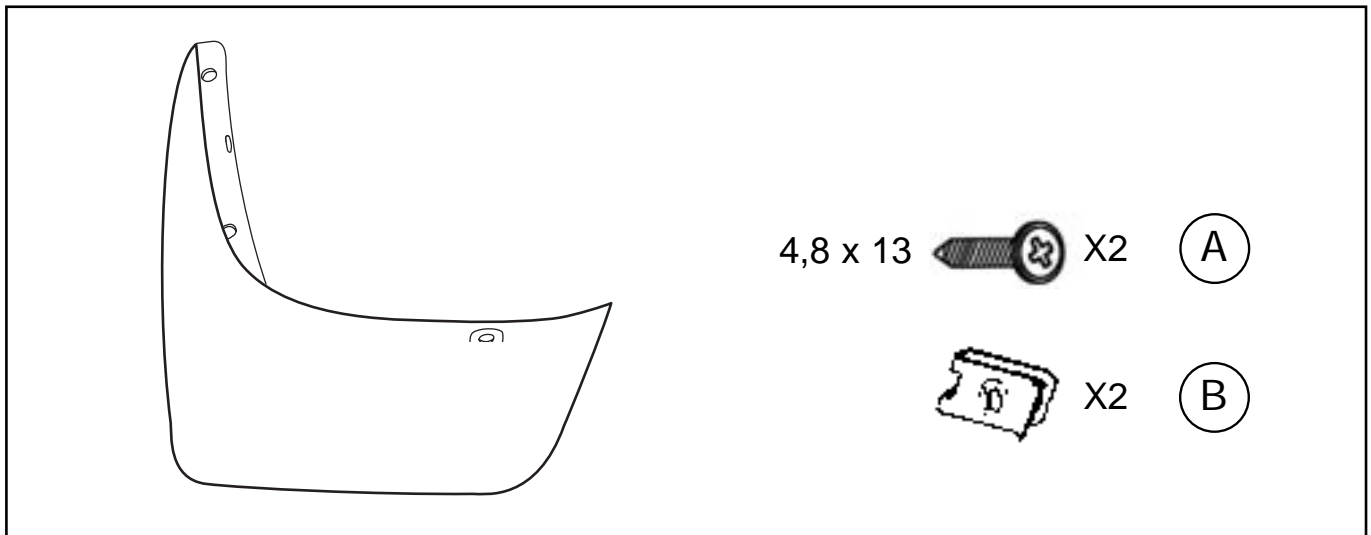

## Rear Mudflaps

Installation instructions

Model year:	2005
Vehicle code:	**P90*-*****W
Part number:	PZ416-B9964-00
 Weight:	0,325 kg
 Installation time:	0,92 hours

Manual reference number: AIM 000 417-1