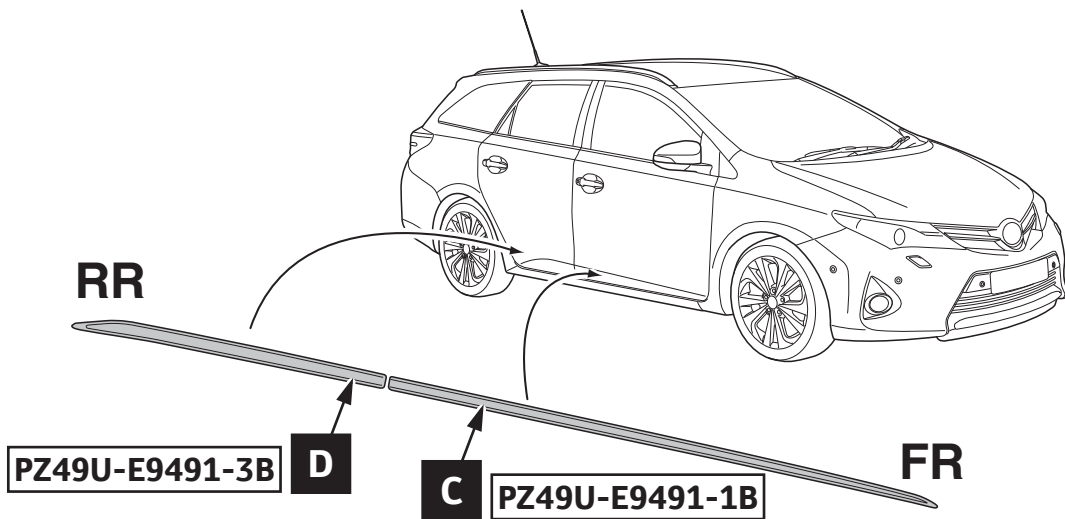

Revision record

Rev. No.	Date	Page	Picture	Update	New	Deleted steps

PZ49U-E9491-ZB

3M 2010