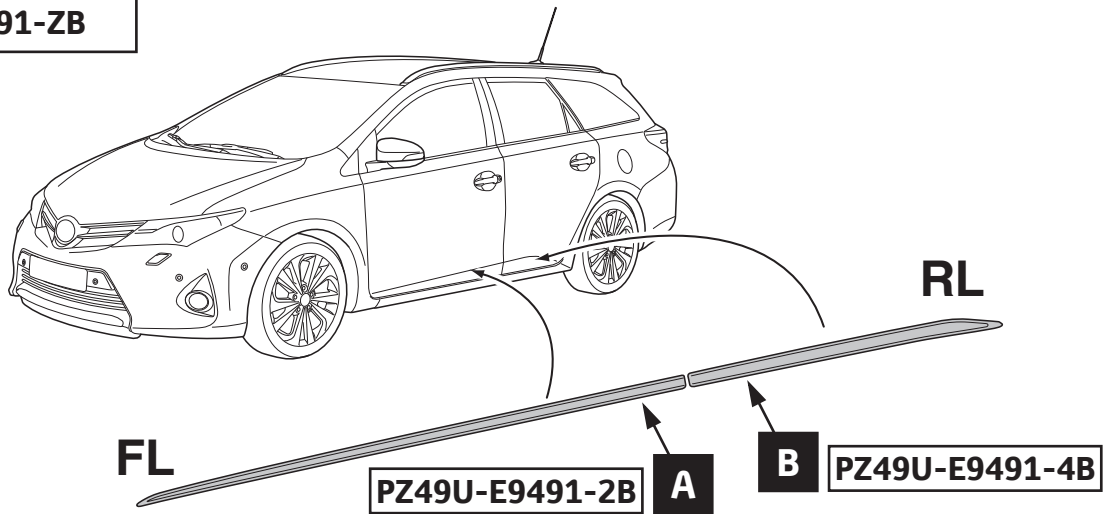

Revision record

Rev. No.	Date	Page	Picture	Update	New	Deleted steps

PZ49U-E9491-ZB

3M 2010