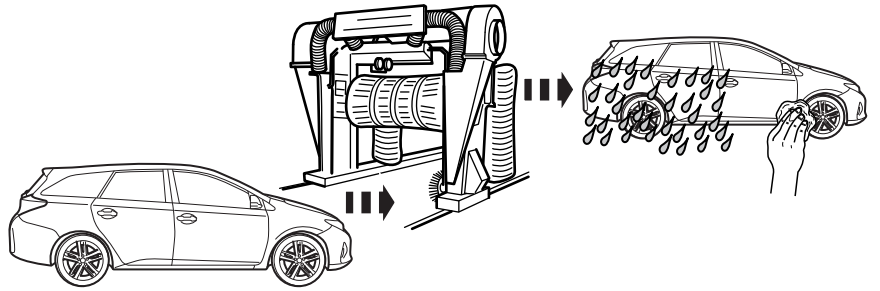

Rev. No.	Date	Page	Picture	Update	New	Deleted steps

PZ49U-E9491-ZB

3M 2010

**3M
VHB
SURFACE
CLEANER**

1

2

40°C

18°C