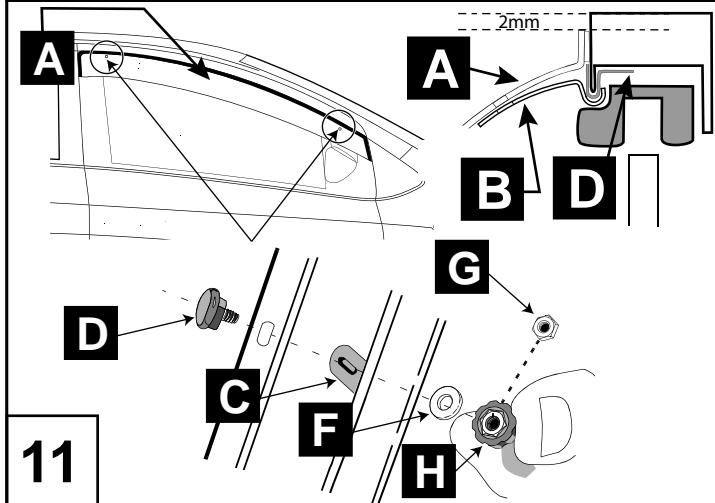

# Verso S

Wind deflectors - 4 doors

Installation instructions

Model year: 2010/11

Vehicle code: \*\*P12\*\*-\*H\*\*\*W

Part number: PZ451-D0530-ZA

 Weight: 1.15 kg

 Installation time: 0.5 hours

Manual reference number: AIM 002 873-0

9

10

11

12

13

14

15