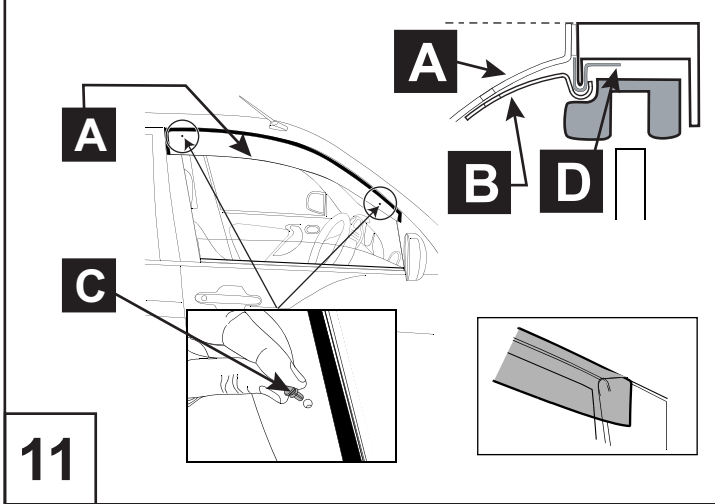

# Corolla Sedan

Wind deflectors - front

Installation instructions

Model year: 10/2006  
Vehicle code: \*\*E15\*\*-\*E\*\*\*W  
Part number: PZ451-E3530-00

Weight: 0.5 kg

Installation time: 0.5 hours

Manual reference number: AIM 000 447-0