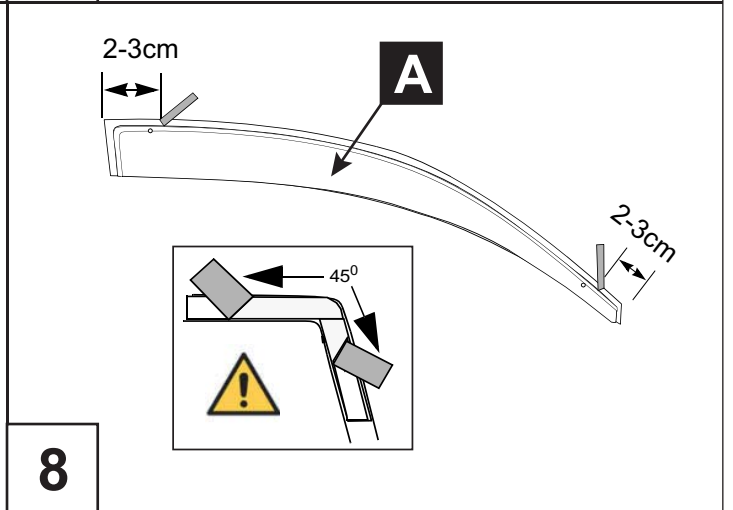

# Corolla Sedan

Wind deflectors - front

Installation instructions

Model year: 10/2006  
Vehicle code: \*\*E15\*\*-\*E\*\*\*W  
Part number: PZ451-E3530-00

Weight: 0.5 kg

Installation time: 0.5 hours

Manual reference number: AIM 000 447-0