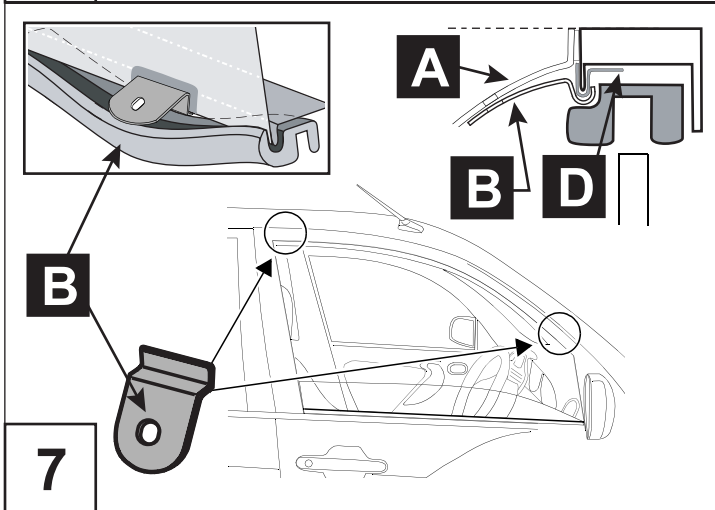

# Corolla Sedan

Wind deflectors - front

Installation instructions

Model year: 10/2006  
Vehicle code: \*\*E15\*\*-\*E\*\*\*W  
Part number: PZ451-E3530-00

Weight: 0.5 kg

Installation time: 0.5 hours

Manual reference number: AIM 000 447-0