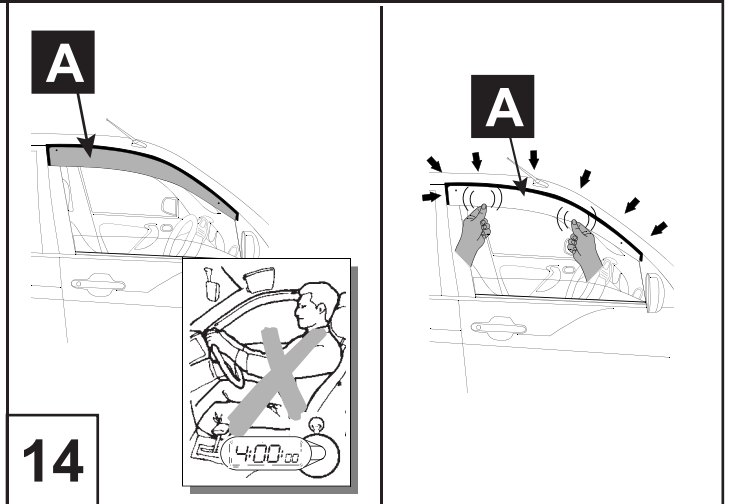

# Corolla Sedan

Wind deflectors - front

Installation instructions

Model year: 10/2006  
Vehicle code: \*\*E15\*\*-\*E\*\*\*W  
Part number: PZ451-E3530-00

Weight: 0.5 kg

Installation time: 0.5 hours

Manual reference number: AIM 000 447-0