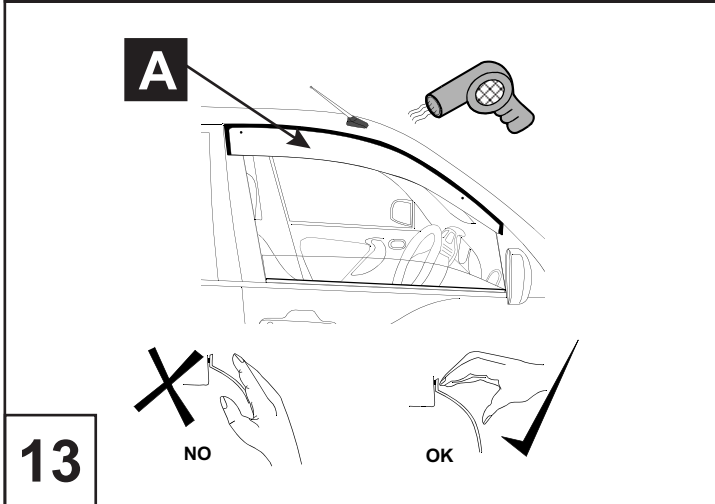

# Corolla Sedan

Wind deflectors - front

Installation instructions

Model year: 10/2006  
Vehicle code: \*\*E15\*\*-\*E\*\*\*W  
Part number: PZ451-E3530-00

Weight: 0.5 kg

Installation time: 0.5 hours

Manual reference number: AIM 000 447-0