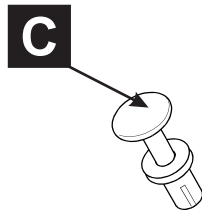

# Corolla Sedan

Wind deflectors - front

Installation instructions

Model year: 10/2006  
Vehicle code: \*\*E15\*\*-\*E\*\*\*W  
Part number: PZ451-E3530-00

Weight: 0.5 kg

Installation time: 0.5 hours

Manual reference number: AIM 000 447-0