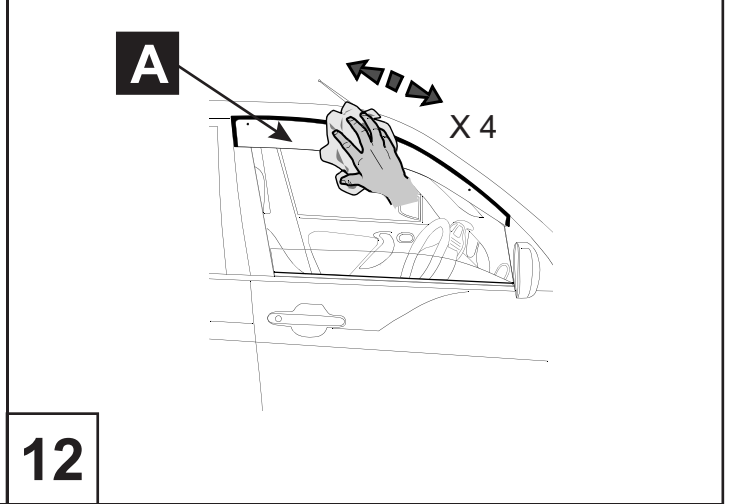

# Corolla Sedan

Wind deflectors - front

Installation instructions

Model year: 10/2006  
Vehicle code: \*\*E15\*\*-\*E\*\*\*W  
Part number: PZ451-E3530-00

Weight: 0.5 kg

Installation time: 0.5 hours

Manual reference number: AIM 000 447-0