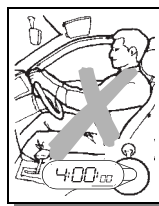

# Corolla Sedan

Wind deflectors - front

Installation instructions

Model year: 10/2006  
Vehicle code: \*\*E15\*\*-\*E\*\*\*W  
Part number: PZ451-E3530-00

Weight: 0.5 kg

Installation time: 0.5 hours

Manual reference number: AIM 000 447-0