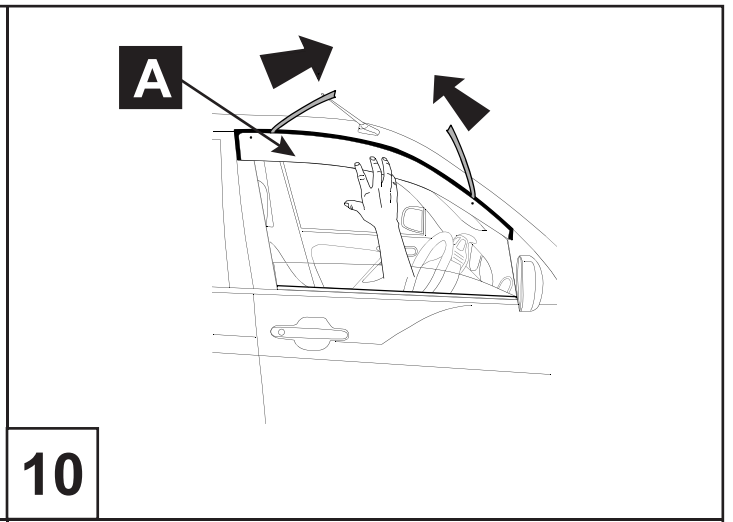

# Corolla Sedan

Wind deflectors - front

Installation instructions

Model year: 10/2006  
Vehicle code: \*\*E15\*\*-\*E\*\*\*W  
Part number: PZ451-E3530-00

Weight: 0.5 kg

Installation time: 0.5 hours

Manual reference number: AIM 000 447-0