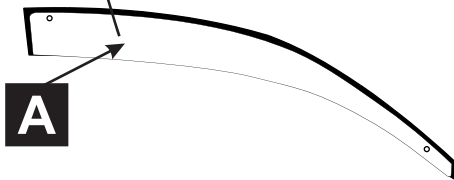

# Corolla Sedan

Wind deflectors - front

Installation instructions

Model year: 10/2006  
Vehicle code: \*\*E15\*\*-\*E\*\*\*W  
Part number: PZ451-E3530-00

Weight: 0.5 kg

Installation time: 0.5 hours

Manual reference number: AIM 000 447-0