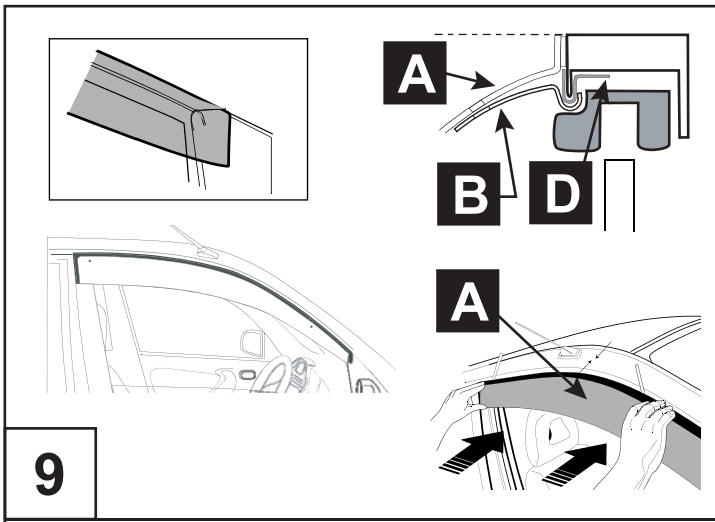

# Corolla Sedan

Wind deflectors - front

Installation instructions

Model year: 10/2006  
Vehicle code: \*\*E15\*\*-\*E\*\*\*W  
Part number: PZ451-E3530-00

Weight: 0.5 kg

Installation time: 0.5 hours

Manual reference number: AIM 000 447-0