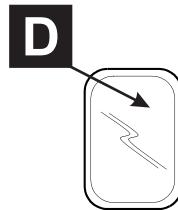

# Corolla Sedan

Wind deflectors - front

Installation instructions

Model year: 10/2006  
Vehicle code: \*\*E15\*\*-\*E\*\*\*W  
Part number: PZ451-E3530-00

Weight: 0.5 kg

Installation time: 0.5 hours

Manual reference number: AIM 000 447-0