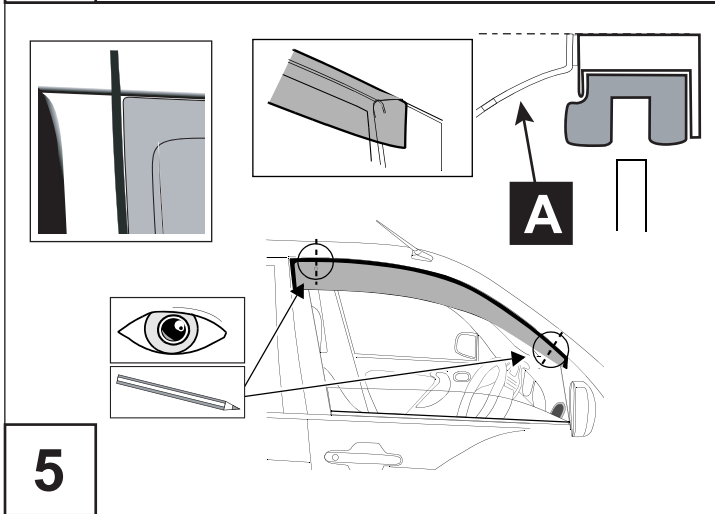

# Corolla Sedan

Wind deflectors - front

Installation instructions

Model year: 10/2006  
Vehicle code: \*\*E15\*\*-\*E\*\*\*W  
Part number: PZ451-E3530-00

Weight: 0.5 kg

Installation time: 0.5 hours

Manual reference number: AIM 000 447-0