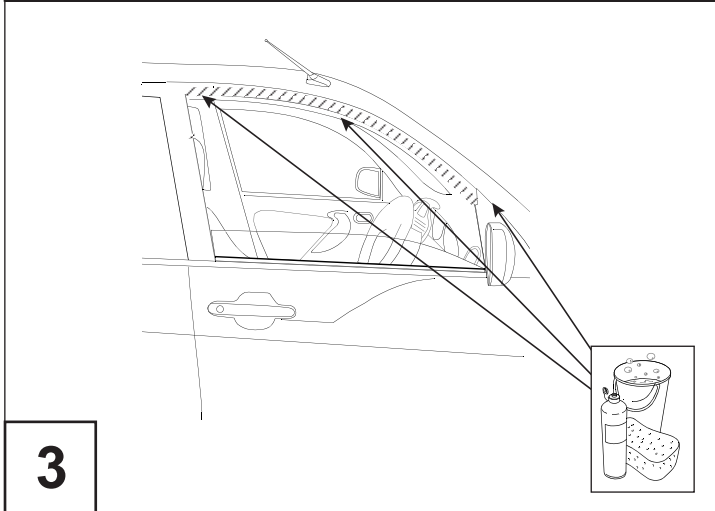

# Corolla Sedan

Wind deflectors - front

Installation instructions

Model year: 10/2006  
Vehicle code: \*\*E15\*\*-\*E\*\*\*W  
Part number: PZ451-E3530-00

Weight: 0.5 kg

Installation time: 0.5 hours

Manual reference number: AIM 000 447-0