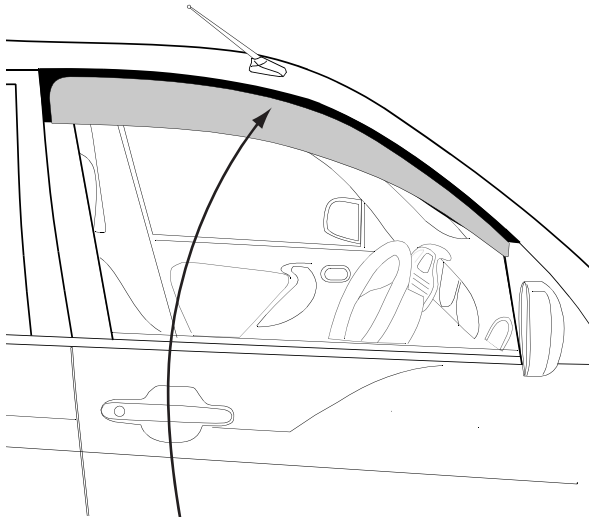

# Corolla Sedan

Wind deflectors - front

Installation instructions

Model year: 10/2006  
Vehicle code: \*\*E15\*\*-\*E\*\*\*W  
Part number: PZ451-E3530-00

Weight: 0.5 kg

Installation time: 0.5 hours

Manual reference number: AIM 000 447-0