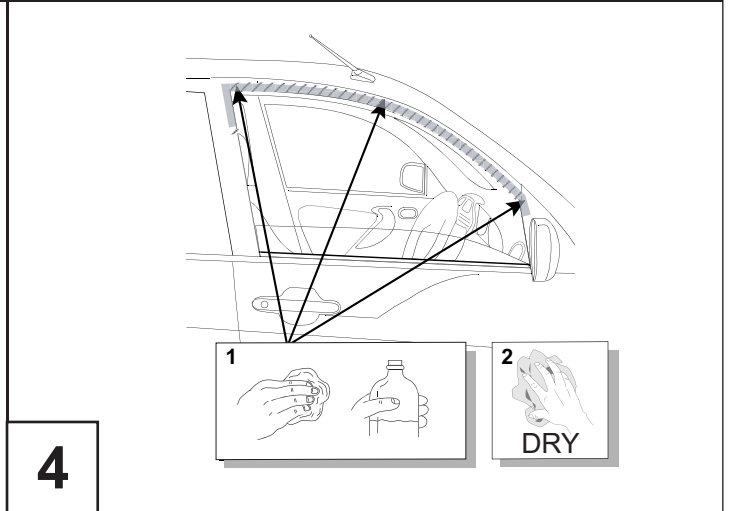

# Corolla Sedan

Wind deflectors - front

Installation instructions

Model year: 10/2006  
Vehicle code: \*\*E15\*\*-\*E\*\*\*W  
Part number: PZ451-E3530-00

Weight: 0.5 kg

Installation time: 0.5 hours

Manual reference number: AIM 000 447-0