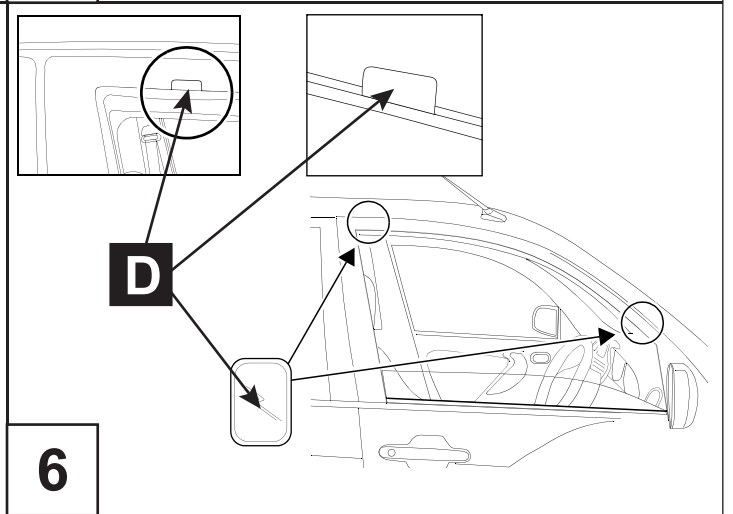

# Corolla Sedan

Wind deflectors - front

Installation instructions

Model year: 10/2006  
Vehicle code: \*\*E15\*\*-\*E\*\*\*W  
Part number: PZ451-E3530-00

Weight: 0.5 kg

Installation time: 0.5 hours

Manual reference number: AIM 000 447-0