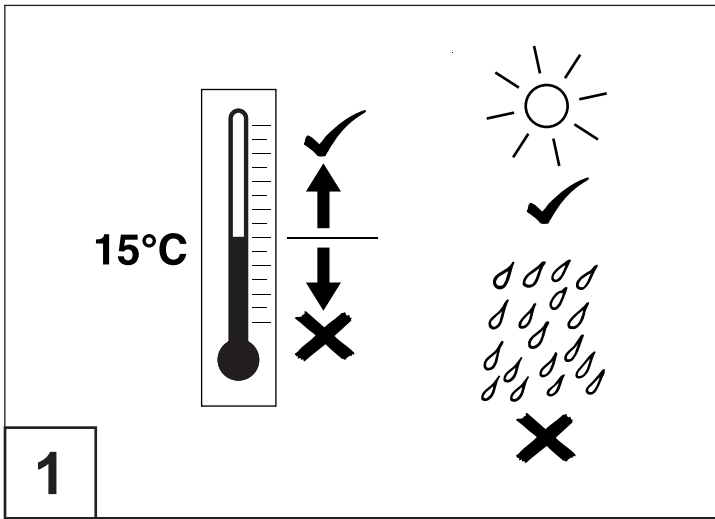

# Corolla Sedan

Wind deflectors - front

Installation instructions

Model year: 10/2006  
Vehicle code: \*\*E15\*\*-\*E\*\*\*W  
Part number: PZ451-E3530-00

Weight: 0.5 kg

Installation time: 0.5 hours

Manual reference number: AIM 000 447-0