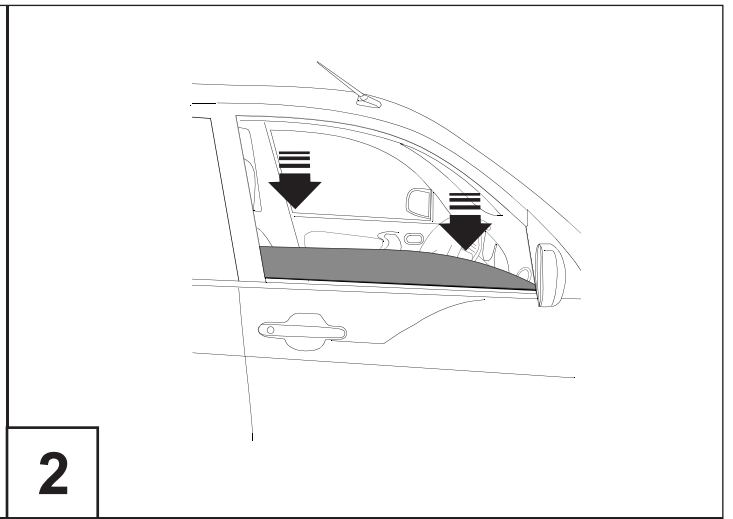

# Corolla Sedan

Wind deflectors - front

Installation instructions

Model year: 10/2006  
Vehicle code: \*\*E15\*\*-\*E\*\*\*W  
Part number: PZ451-E3530-00

Weight: 0.5 kg

Installation time: 0.5 hours

Manual reference number: AIM 000 447-0