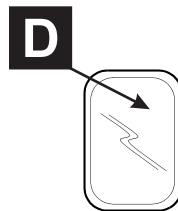

Manual Ref. no. TBA