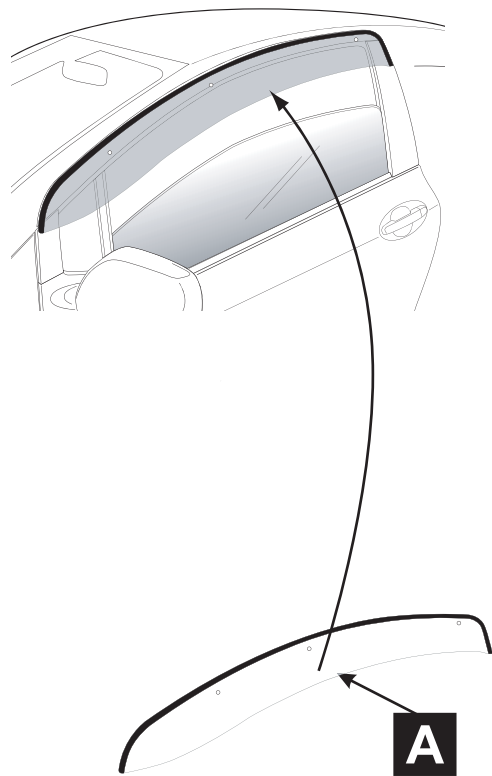

Manual Ref. no. TBA

CLEANER