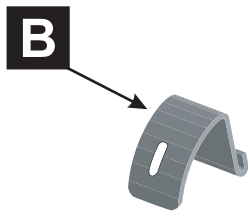

TOYOTA

YARIS 3DR

Wind Deflector
Installation instructions

Model year: 10/2005

Vehicle code: **P90*-*G***W

Part number: PZ451-B1530-00

Weight: 0.8 kg

Installation time: 0.5 hours

Manual reference number: AIM 000 444-0

Manual Ref. no. TBA

CLEANER