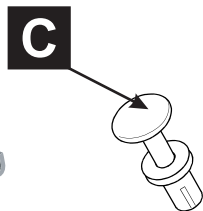

TOYOTA

YARIS 3DR

Wind Deflector
Installation instructions

Model year: 10/2005

Vehicle code: **P90*-*G***W

Part number: PZ451-B1530-00

Weight: 0.8 kg

Installation time: 0.5 hours

Manual reference number: AIM 000 444-0

Manual Ref. no. TBA

CLEANER