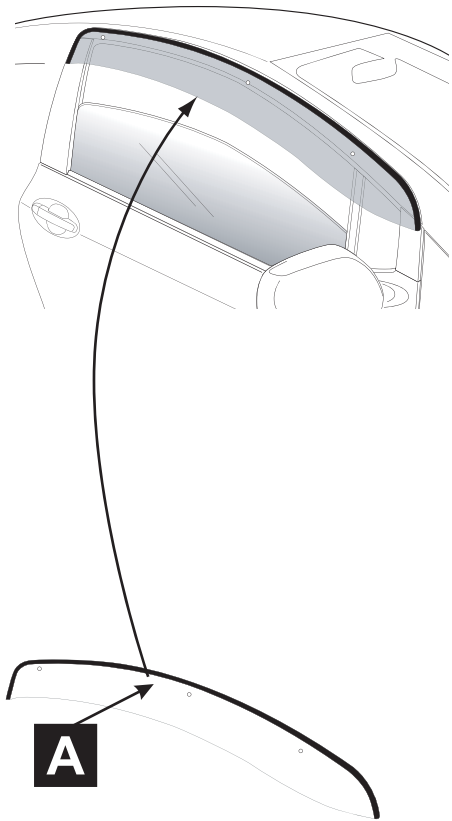

Manual Ref. no. TBA

CLEANER