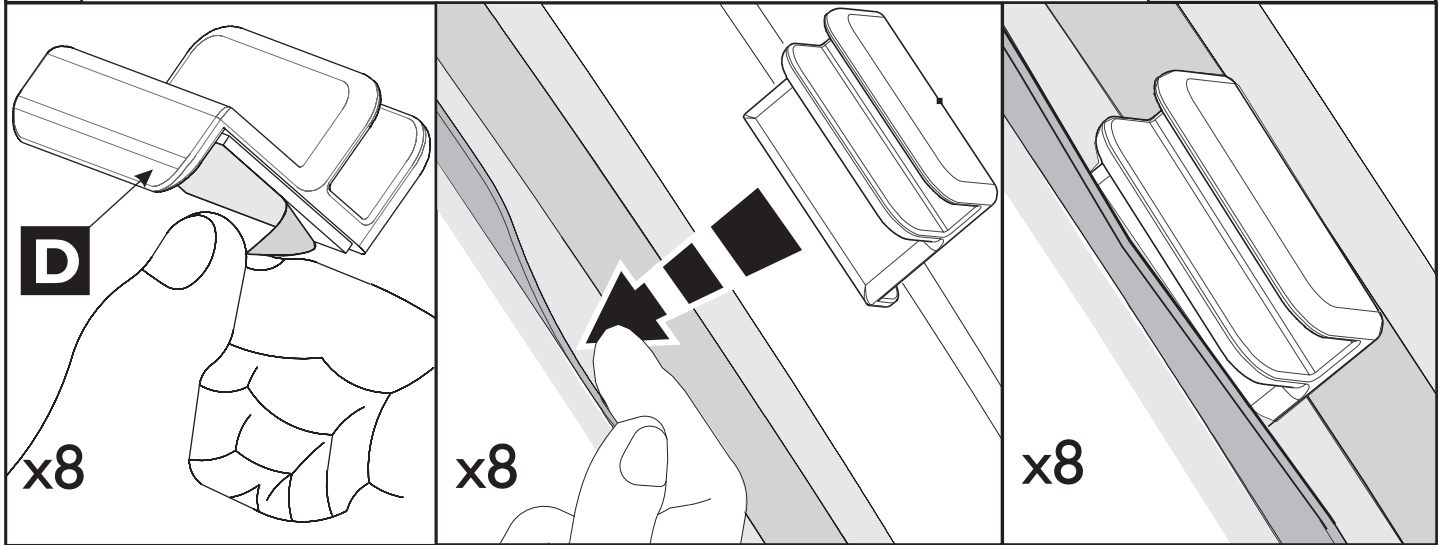

Revision Record

Rev. No	Date	Page	Picture	Update	New	Delete Steps

Spare part: PZ49H-003A0-05

15°C

1

2

LH = RH

10' min