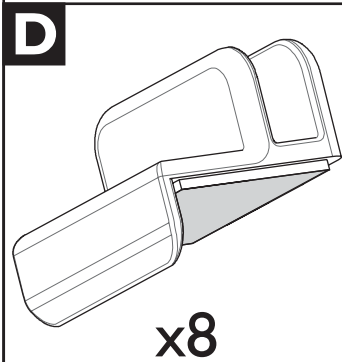

Avensis Wagon

Rear Door Sunblind Set
Installation instructions

Model year:	2008
Vehicle code:	**T27**_AW***W
Part number	Sunblind Set: PZ49H-T53A0-RD
	Spare Part: PZ49H-003A0-05
 Weight:	0.7 kg
Manual reference number:	AIM 001 541- 0

Revision Record

Rev. No	Date	Page	Picture	Update	New	Delete Steps

Spare part: PZ49H-003A0-05

15°C

1

2

LH = RH

10' min