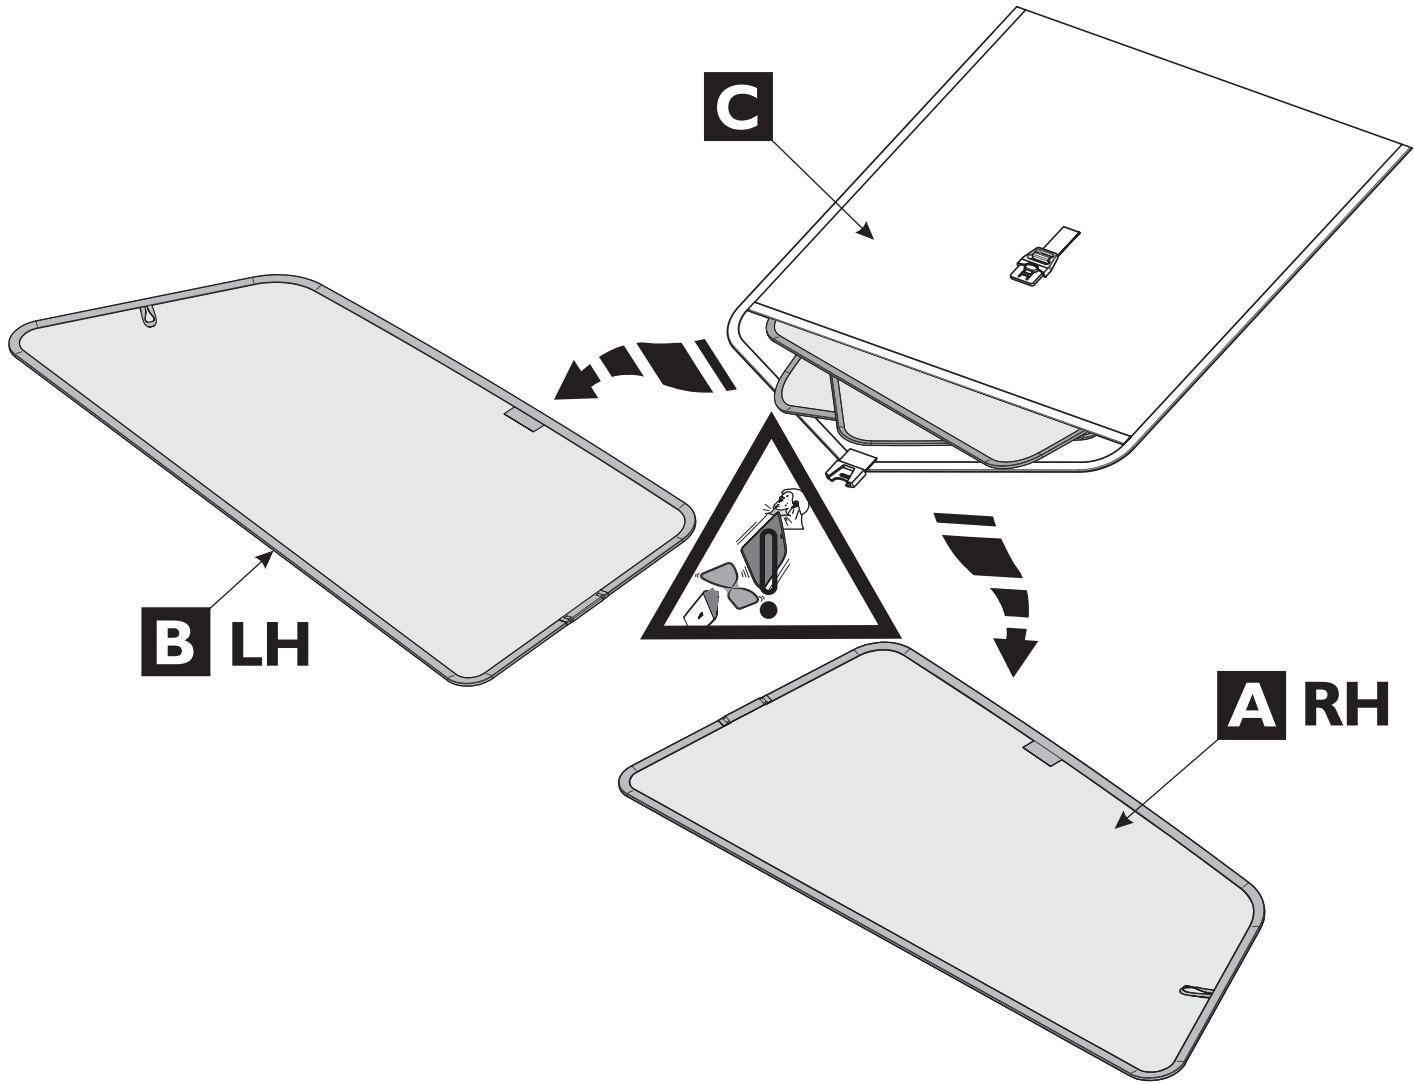

Avensis Wagon

Rear Door Sunblind Set
Installation instructions

Model year:	2008
Vehicle code:	**T27**_AW***W
Part number	Sunblind Set: PZ49H-T53A0-RD
	Spare Part: PZ49H-003A0-05
 Weight:	0.7 kg
Manual reference number:	AIM 001 541- 0

Revision Record

Rev. No	Date	Page	Picture	Update	New	Delete Steps

Spare part: PZ49H-003A0-05

15°C

1

2

LH = RH

10' min