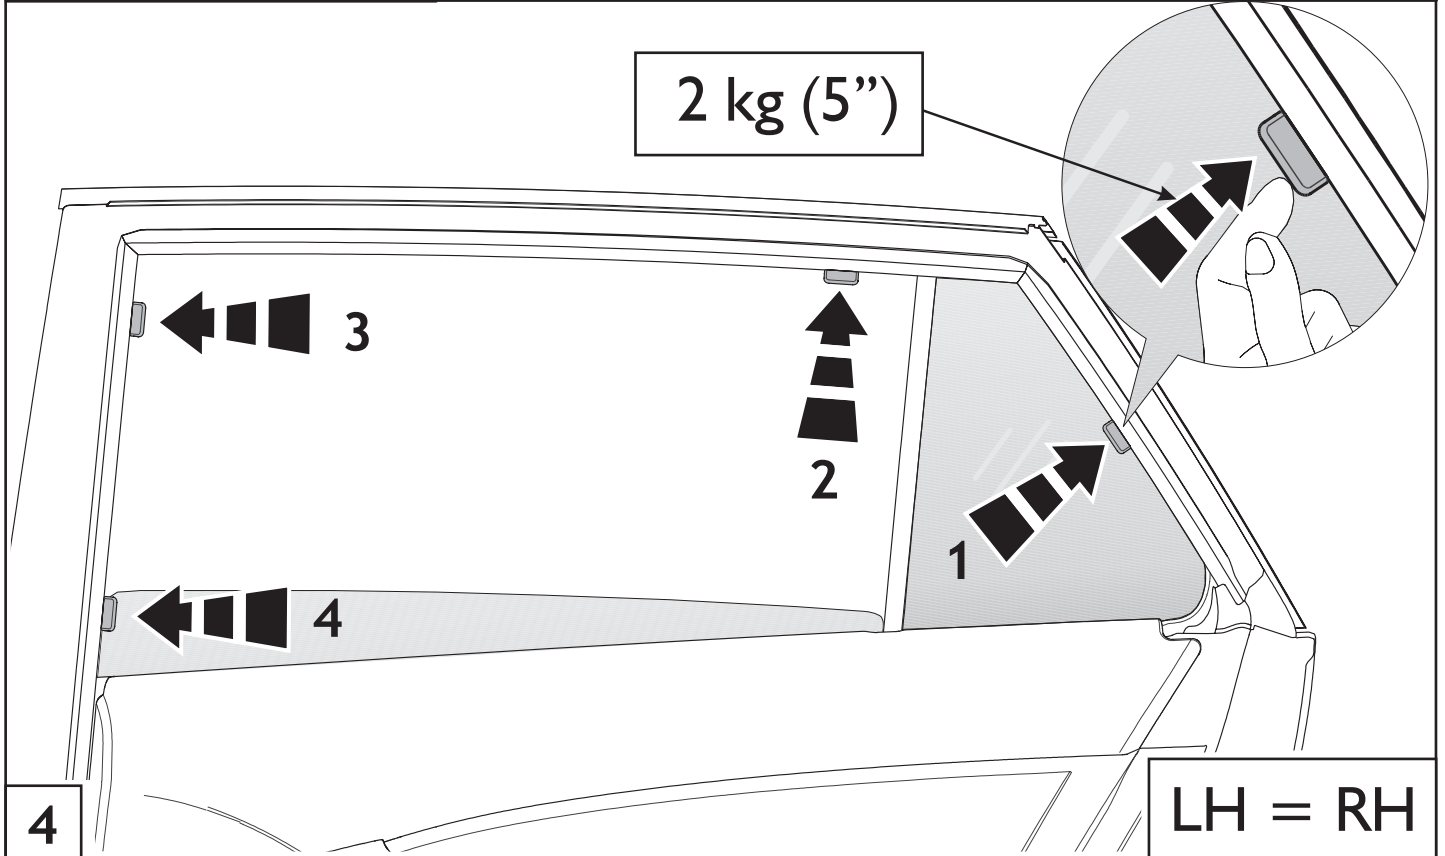

Revision Record

Rev. No	Date	Page	Picture	Update	New	Delete Steps

Spare part: PZ49H-003A0-05

15°C

1

2

LH = RH

10' min