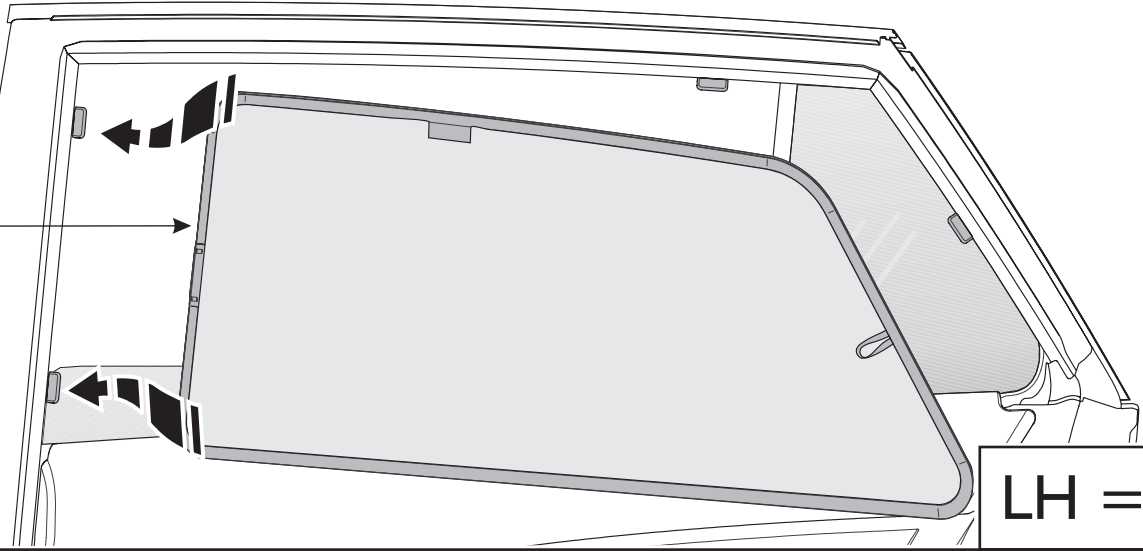

10' min

5

A
+
B