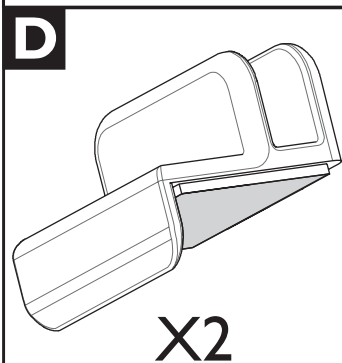

Avensis Wagon

Rear Door Sunblind Set
Installation instructions

Model year:	2008
Vehicle code:	**T27**_AW***W
Part number	Sunblind Set: PZ49H-T53A0-RD
	Spare Part: PZ49H-003A0-05
 Weight:	0.7 kg
Manual reference number:	AIM 001 541- 0

Revision Record

Rev. No	Date	Page	Picture	Update	New	Delete Steps

Spare part: PZ49H-003A0-05

15°C

1

2

LH = RH

10' min