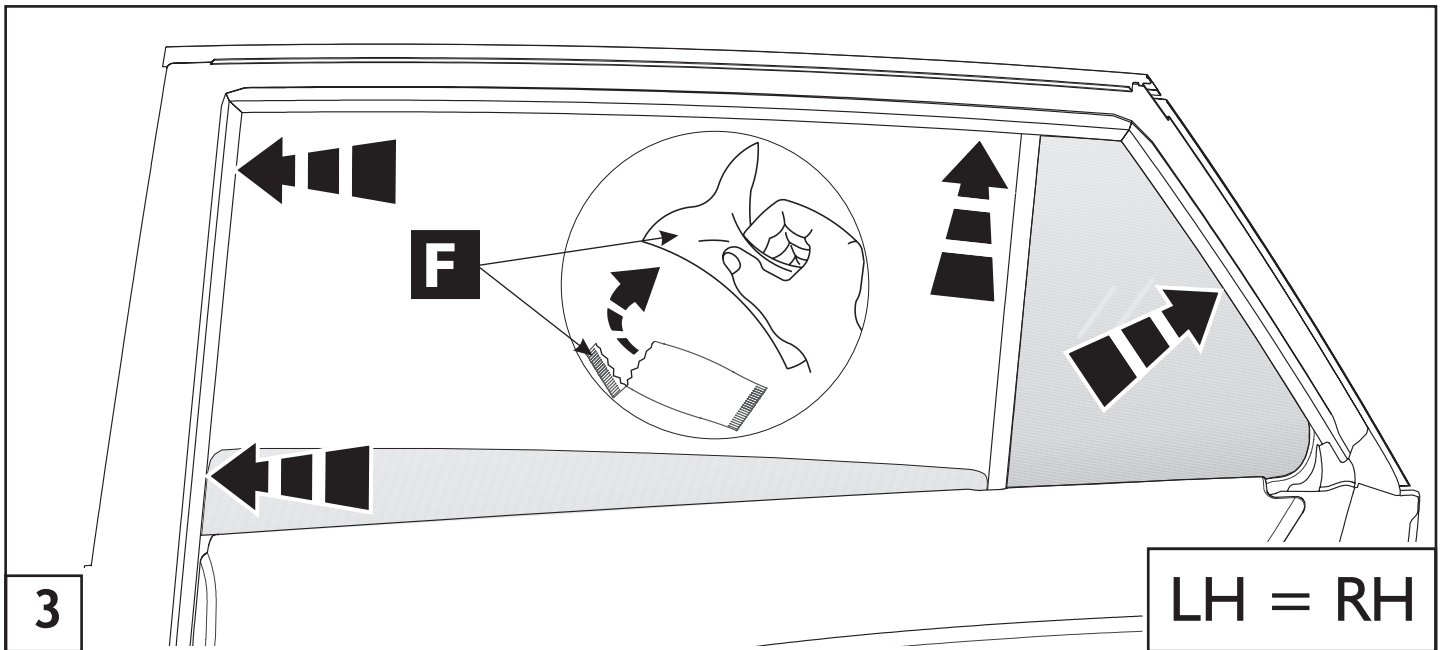

Revision Record

Rev. No	Date	Page	Picture	Update	New	Delete Steps

Spare part: PZ49H-003A0-05

15°C

1

2

LH = RH

10' min