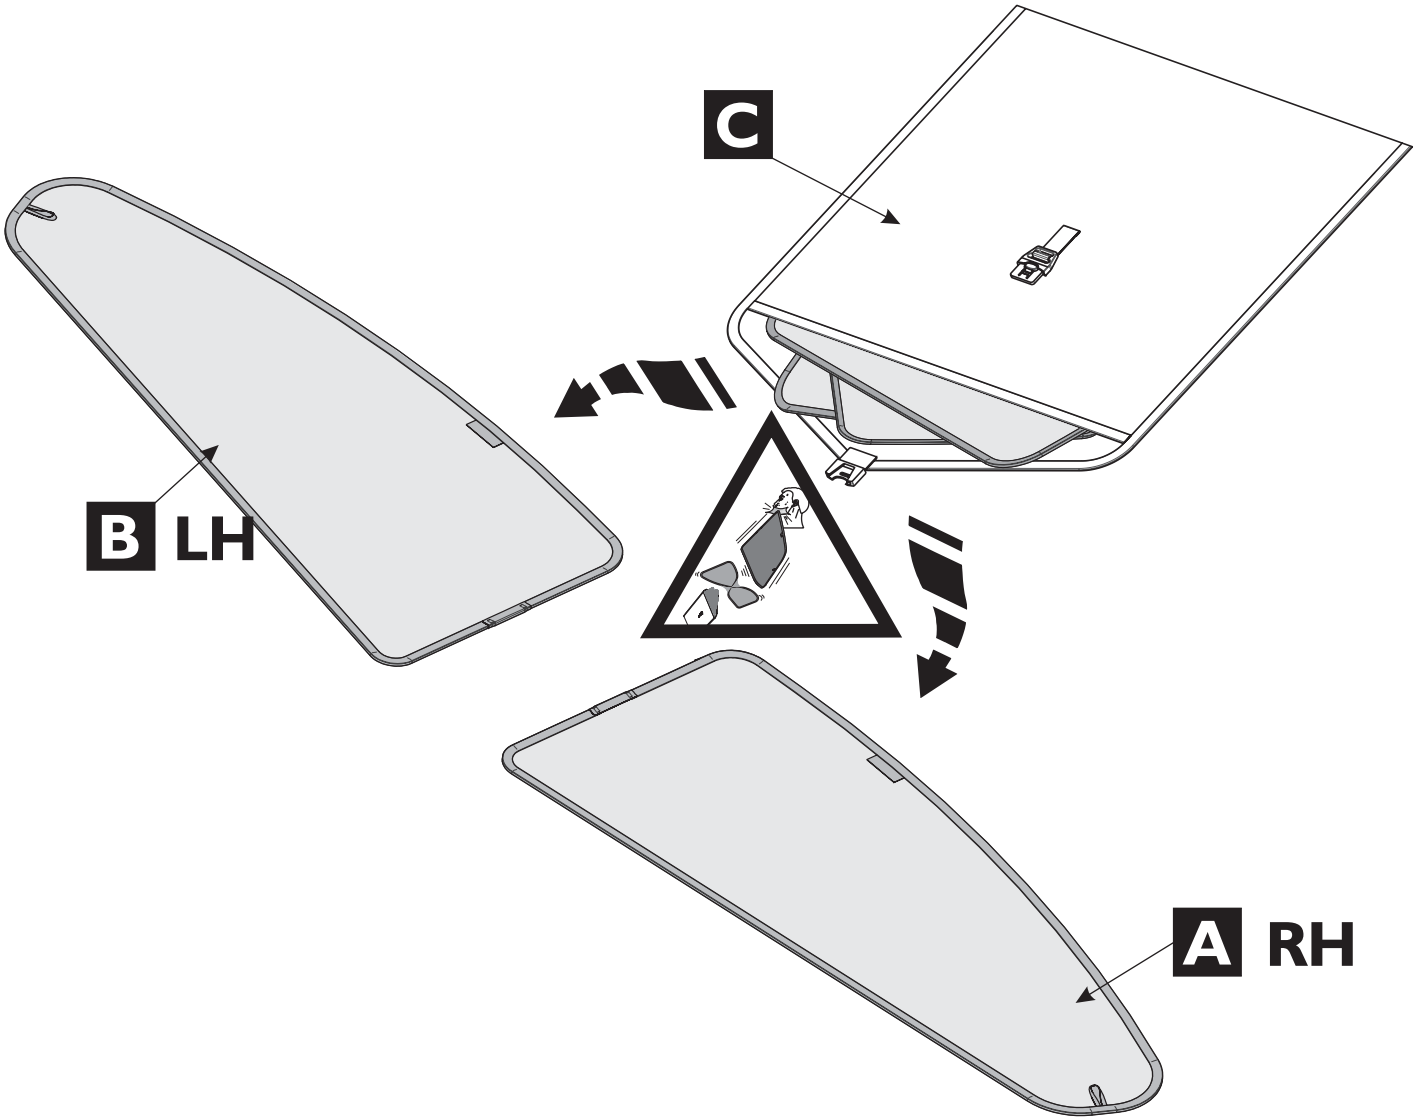

Spare part: PZ49H-003A0-05