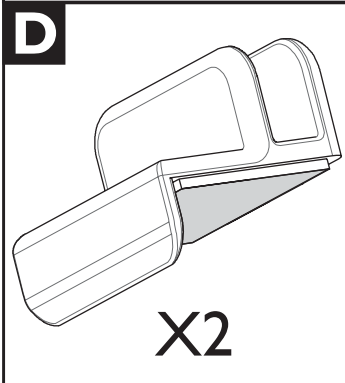

Spare part: PZ49H-003A0-05