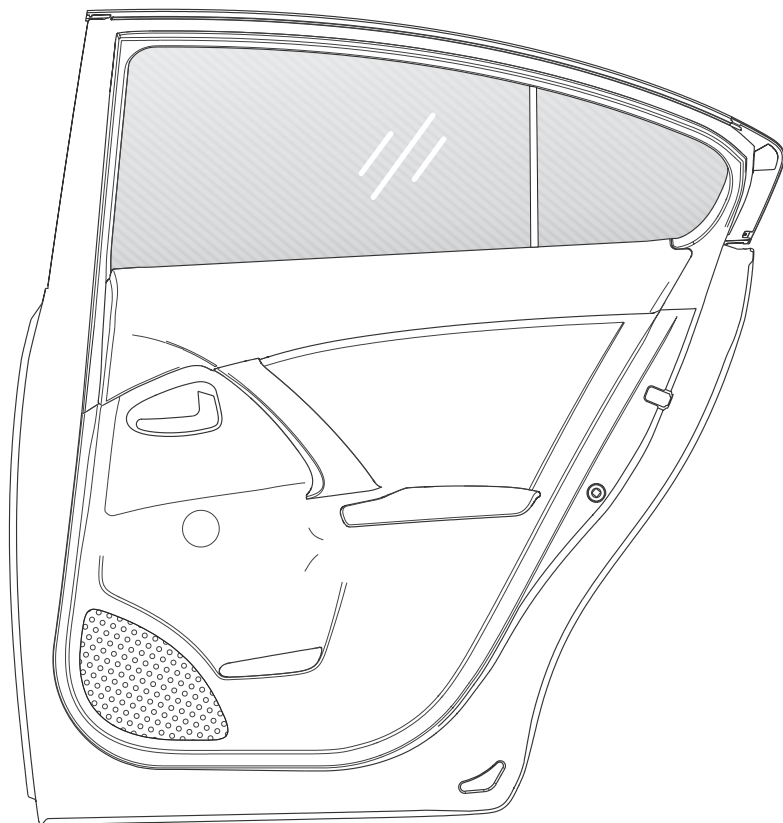

# Revision Record

Rev. No	Date	Page	Picture	Update	New	Delete Steps

Spare part: PZ49H-003A0-05

1

2

LH = RH

10' min

5