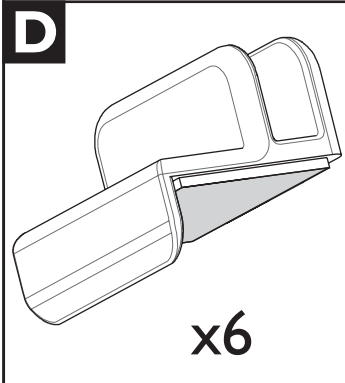

Spare part: PZ49H-003A0-05