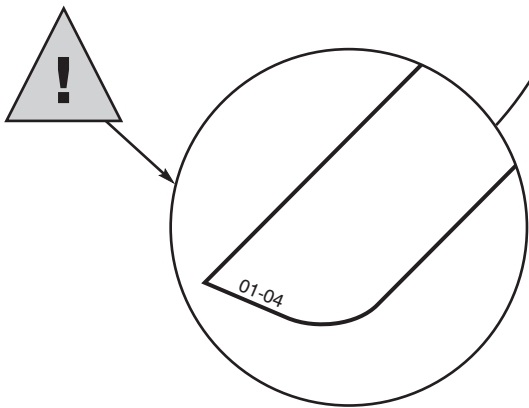

PZ415-E0180-00