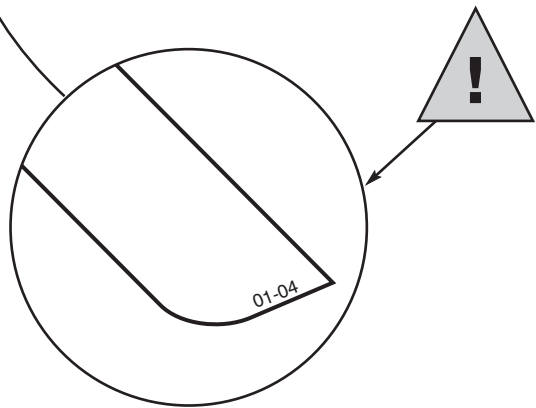

PZ415-E0180-00