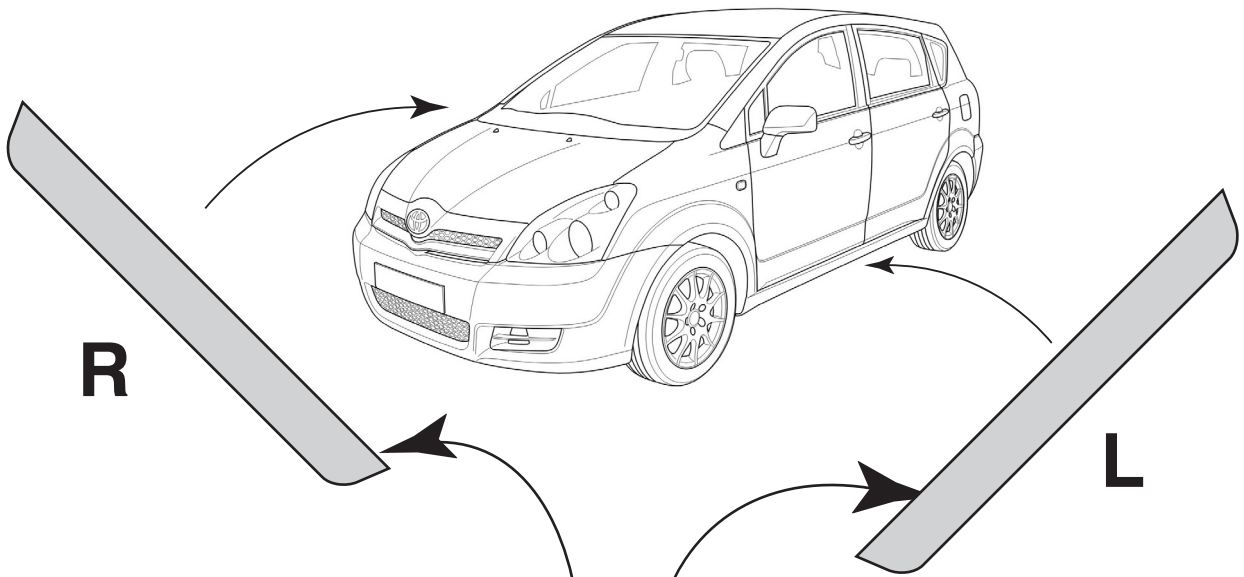

PZ415-E0180-00

CLEANER