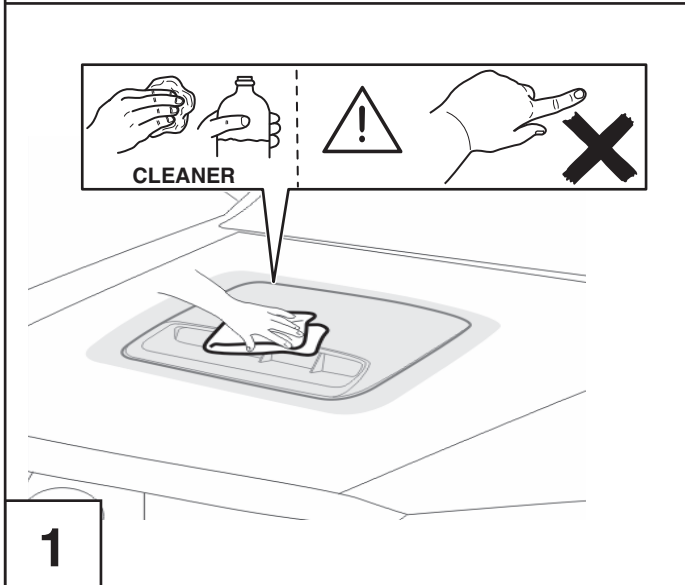

Rev. No.	Date	Page	Picture	Update	New	Deleted

A

1x

SCOTCH-BRITE HP

Sikkens M600
Spiess Hecker 7799
Panel Degreaser PY469-CL001-50
alternative
50/50 mix of isopropyl alcohol and water

SOAP

H2O

5