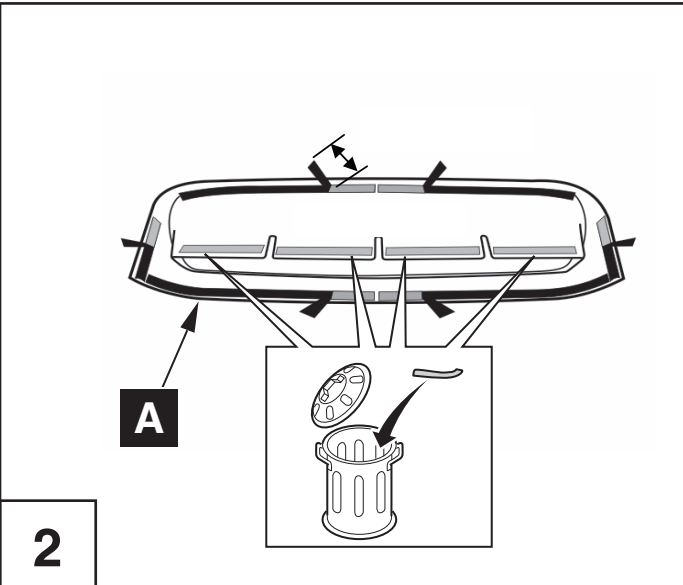

Rev. No.	Date	Page	Picture	Update	New	Deleted

A

1x

SCOTCH-BRITE HP

Sikkens M600
Spiess Hecker 7799
Panel Degreaser PY469-CL001-50
alternative
50/50 mix of isopropyl alcohol and water

SOAP

H2O

5