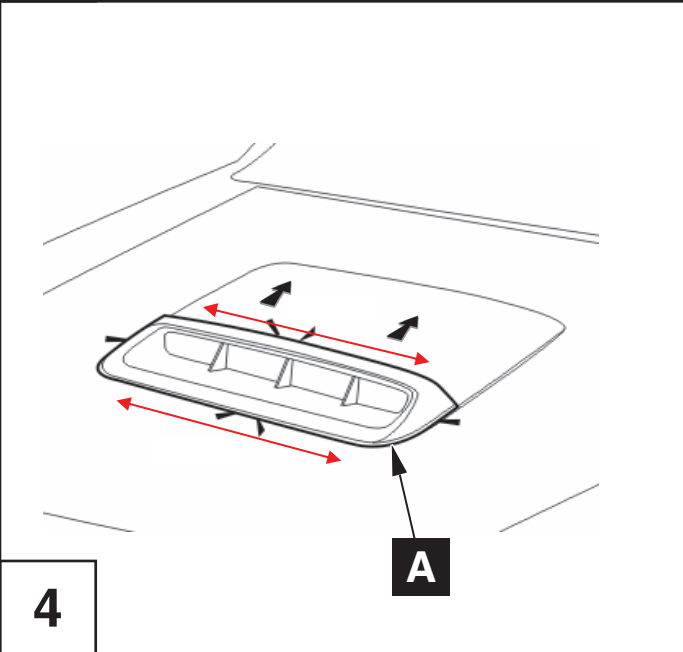

Rev. No.	Date	Page	Picture	Update	New	Deleted

A

1x

SCOTCH-BRITE HP

Sikkens M600
Spiess Hecker 7799
Panel Degreaser PY469-CL001-50
alternative
50/50 mix of isopropyl alcohol and water

SOAP

H2O

5