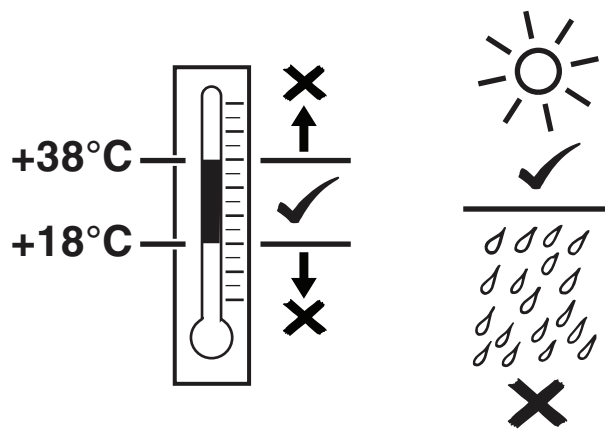

Rev. No.	Date	Page	Picture	Update	New	Deleted

A

1x

SCOTCH-BRITE HP

Sikkens M600
Spiess Hecker 7799
Panel Degreaser PY469-CL001-50
alternative
50/50 mix of isopropyl alcohol and water

SOAP

H2O

5