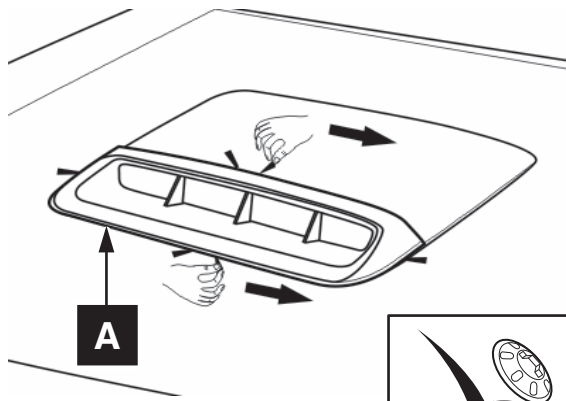

Rev. No.	Date	Page	Picture	Update	New	Deleted

A

1x

SCOTCH-BRITE HP

Sikkens M600
Spiess Hecker 7799
Panel Degreaser PY469-CL001-50
alternative
50/50 mix of isopropyl alcohol and water

SOAP

H2O

5