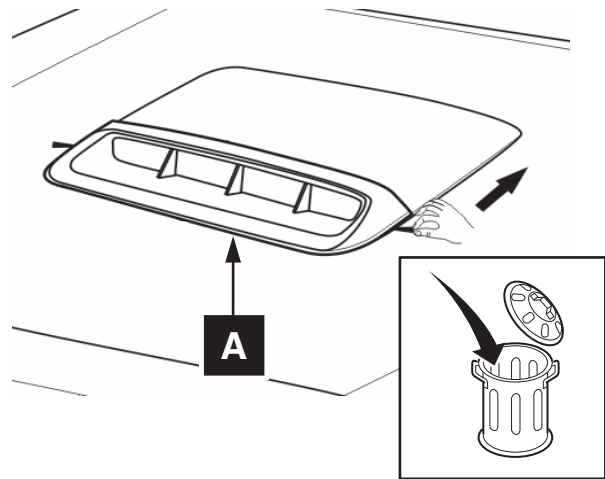

Rev. No.	Date	Page	Picture	Update	New	Deleted

A

1x

SCOTCH-BRITE HP

Sikkens M600
Spiess Hecker 7799
Panel Degreaser PY469-CL001-50
alternative
50/50 mix of isopropyl alcohol and water

SOAP

H2O

5