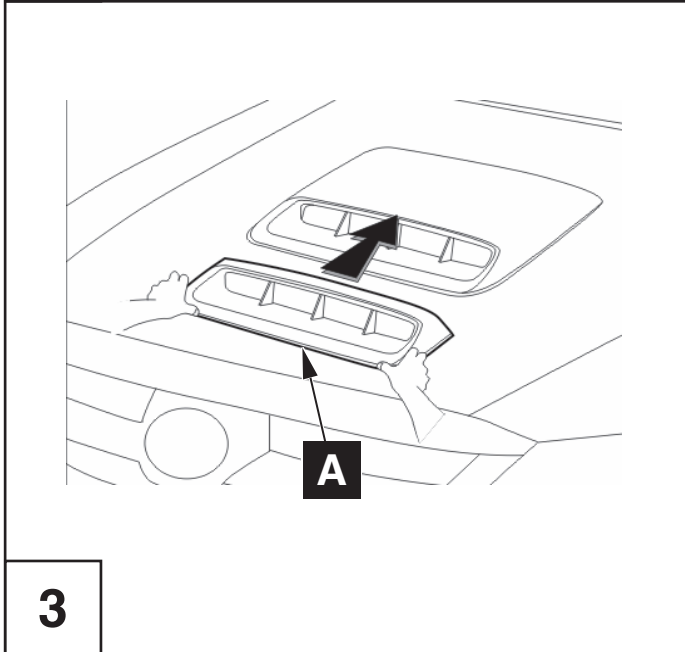

Rev. No.	Date	Page	Picture	Update	New	Deleted

A

1x

SCOTCH-BRITE HP

Sikkens M600
Spiess Hecker 7799
Panel Degreaser PY469-CL001-50
alternative
50/50 mix of isopropyl alcohol and water

SOAP

H2O

5