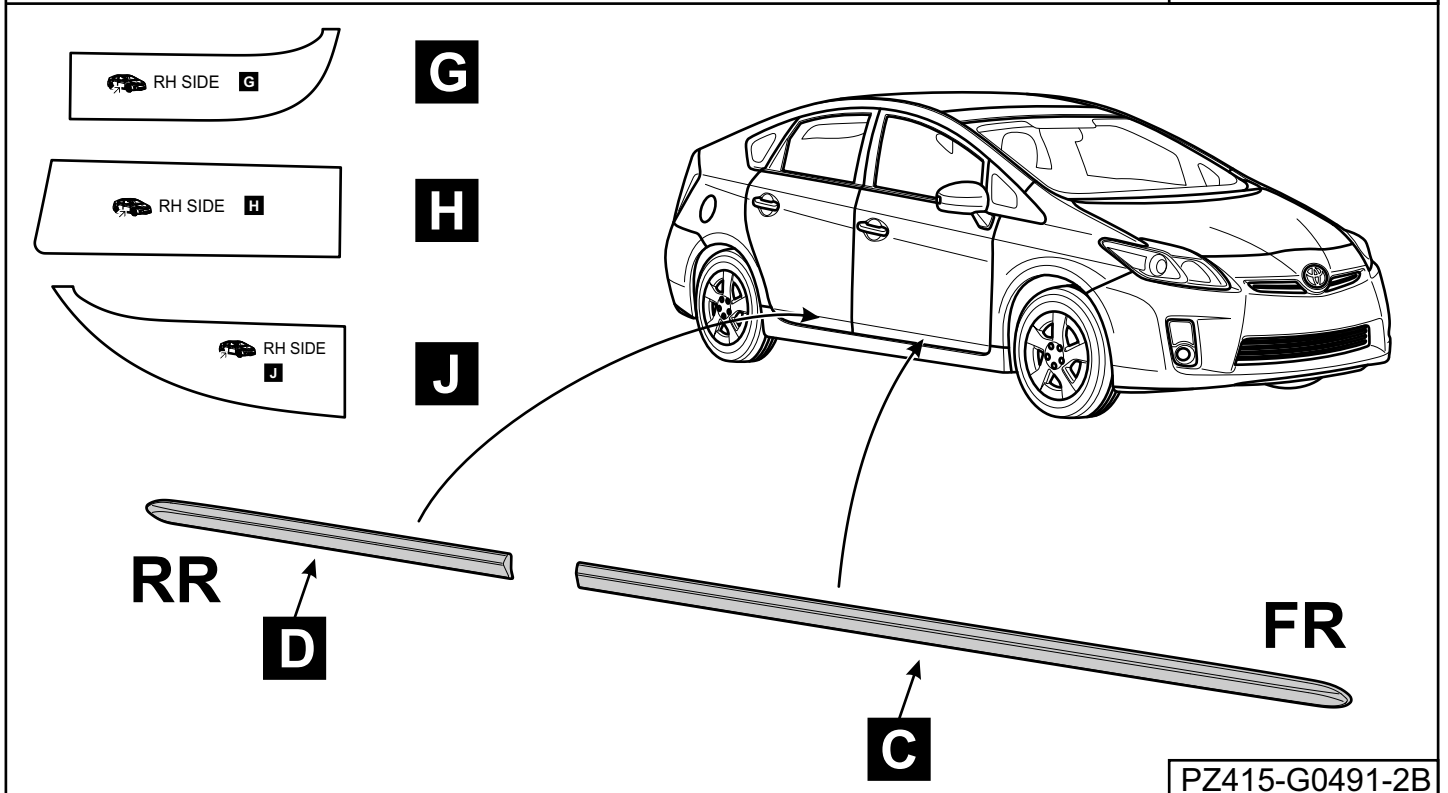

Cleaner Sikkens M600 Spiess Hecker 7799 Panel Degreaser PZ469-CL001-50