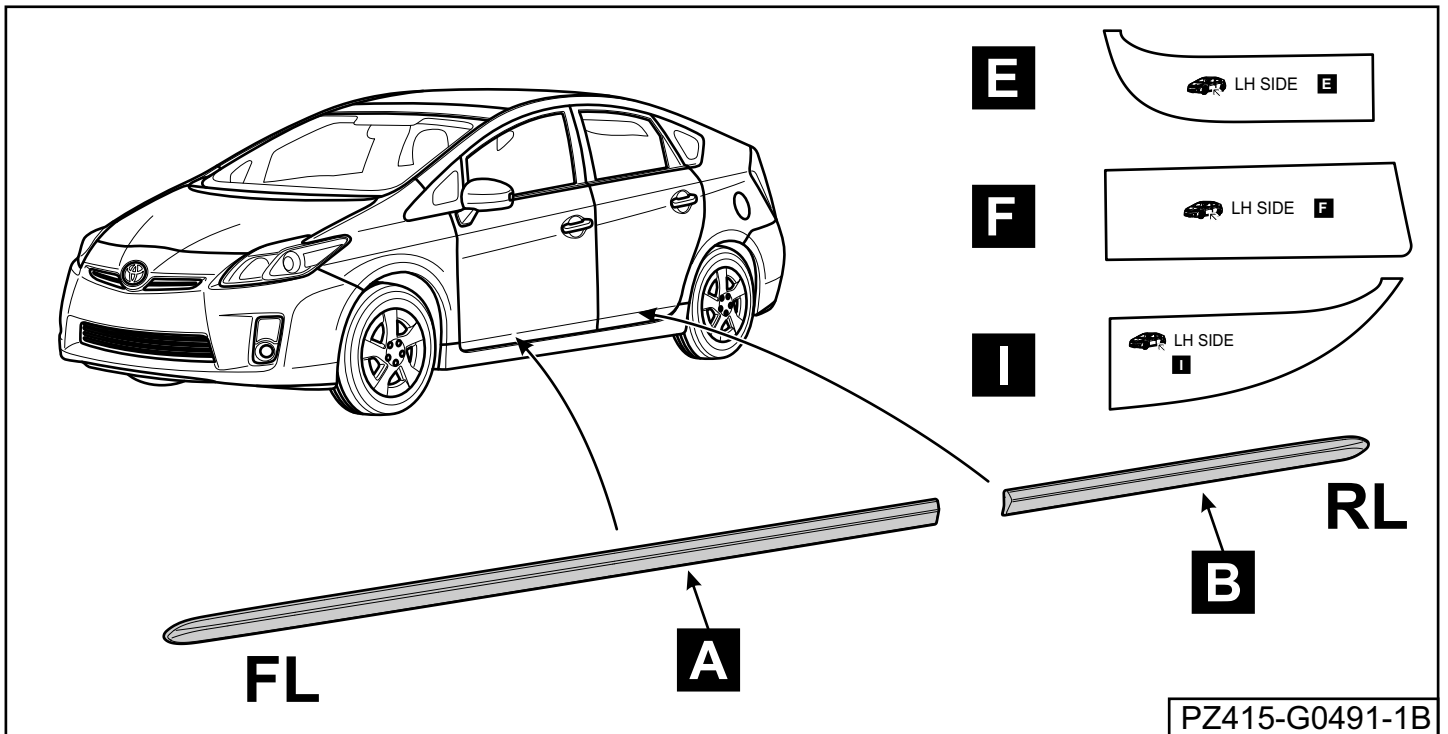

Cleaner Sikkens M600 Spiess Hecker 7799 Panel Degreaser PZ469-CL001-50