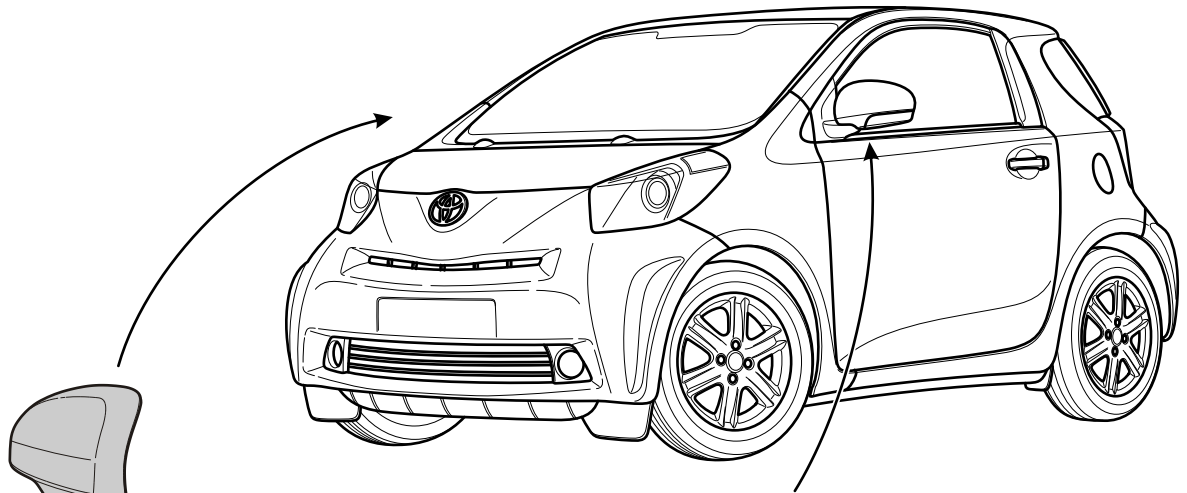

iQ
Mirror Cover
Installation instructions

Model year:	11/2008
Vehicle code:	**J10*-BG***W
Part number:	PZ415-I0521-ZB
 Weight:	0.25 kg
Manual reference number:	AIM 001 644-0

Revision Record

Rev. No	Date	Page	Picture	Update	New	Deleted Steps