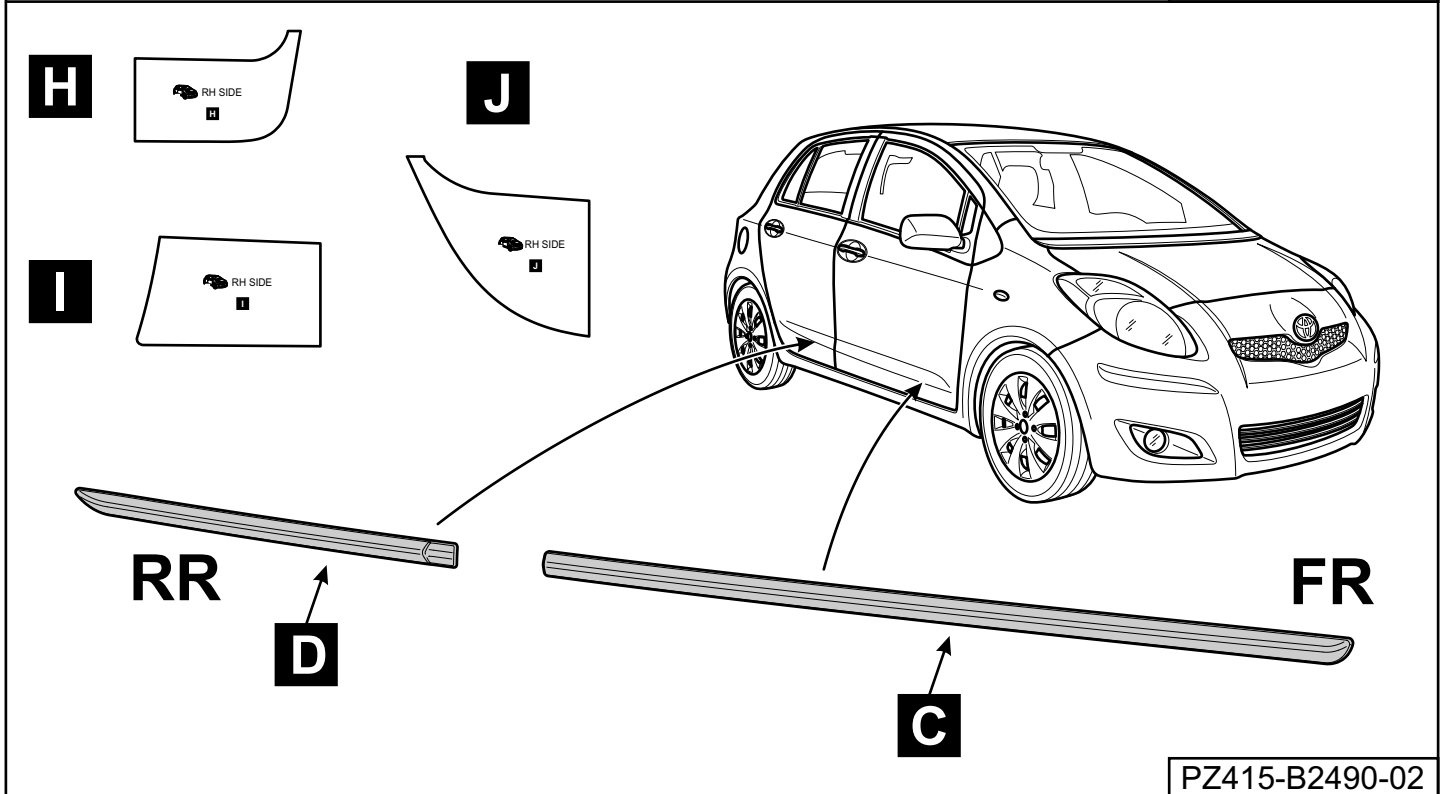

Spieß Hecker Sontora	Cleaner
			Sikkens M600 Spieß Hecker 7799 Panel Degreaser PZ469-CL001-50