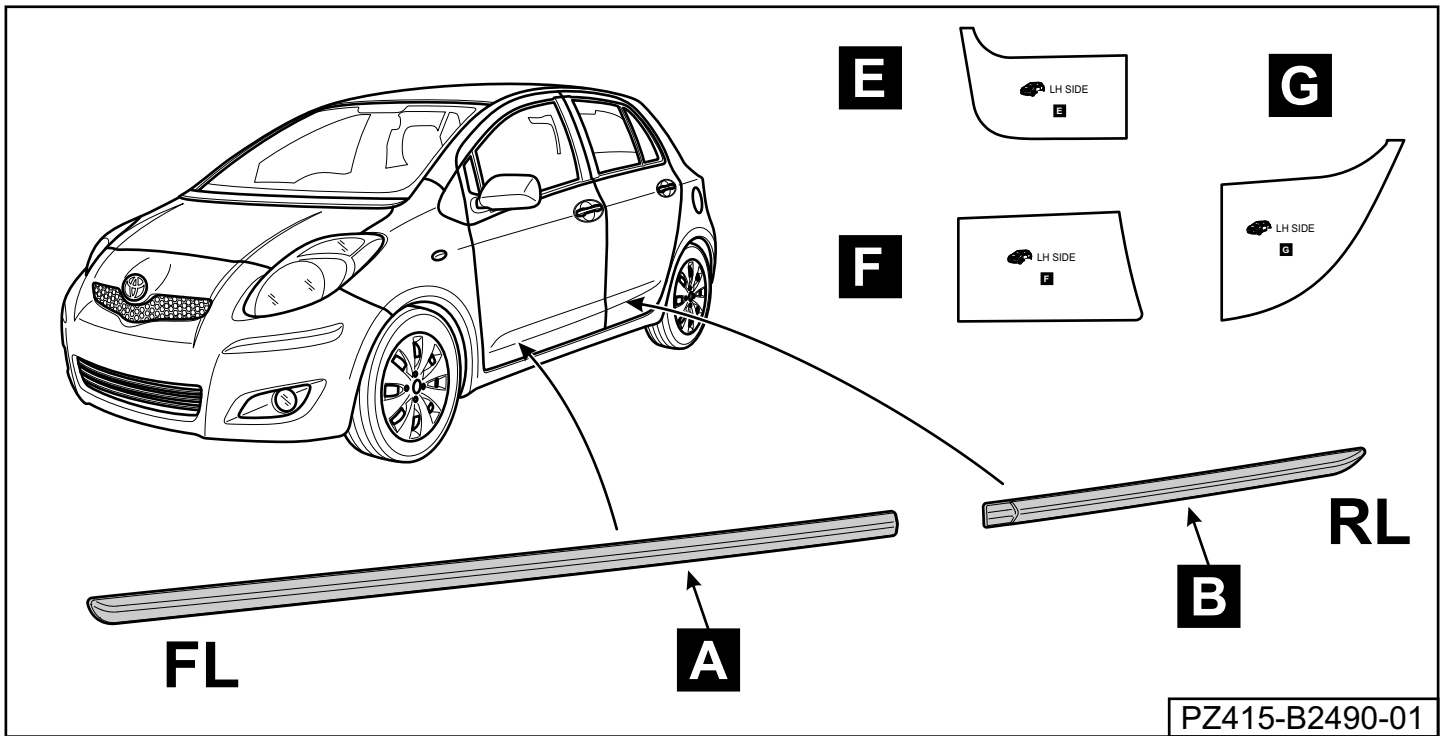

Spieß Hecker Sontora	Cleaner
			Sikkens M600 Spieß Hecker 7799 Panel Degreaser PZ469-CL001-50