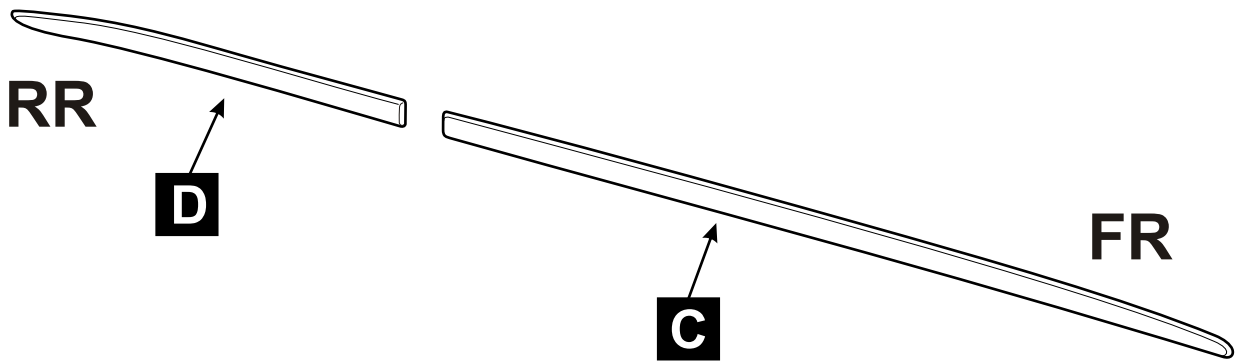

Land Cruiser V8

Chrome Side Sills
Installation instructions

Model year: 09/2007

Vehicle code: **J200*-G**E*W

Part number: PZ415-70490-ZB

 Weight: 0.45 kg

Manual reference number: AIM 001 059-0

Revision Record

Rev. No	Date	Page	Picture	Update	New	Deleted Steps

PZ415-70490-01

PZ415-70490-02

Alcohol
cleaner