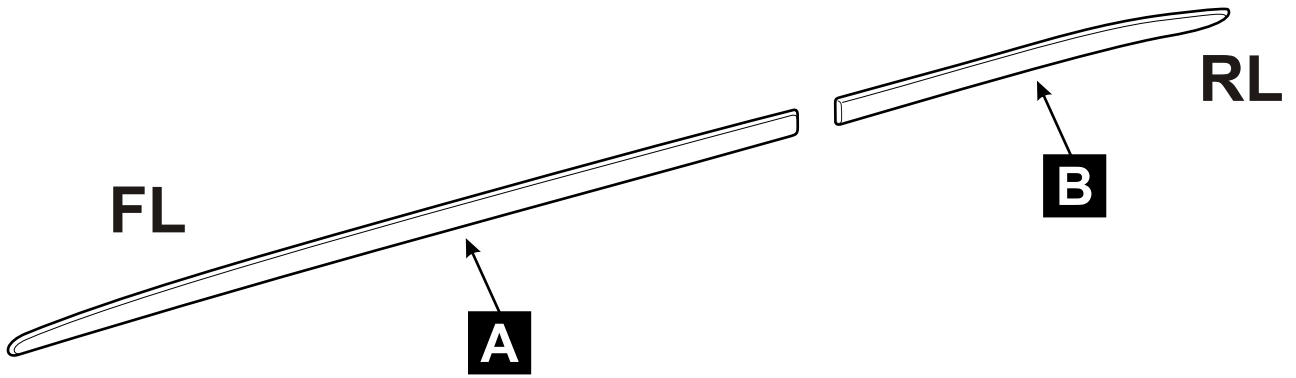

Land Cruiser V8

Chrome Side Sills
Installation instructions

Model year: 09/2007

Vehicle code: **J200*-G**E*W

Part number: PZ415-70490-ZB

 Weight: 0.45 kg

Manual reference number: AIM 001 059-0

Revision Record

Rev. No	Date	Page	Picture	Update	New	Deleted Steps

PZ415-70490-01

PZ415-70490-02

Alcohol
cleaner