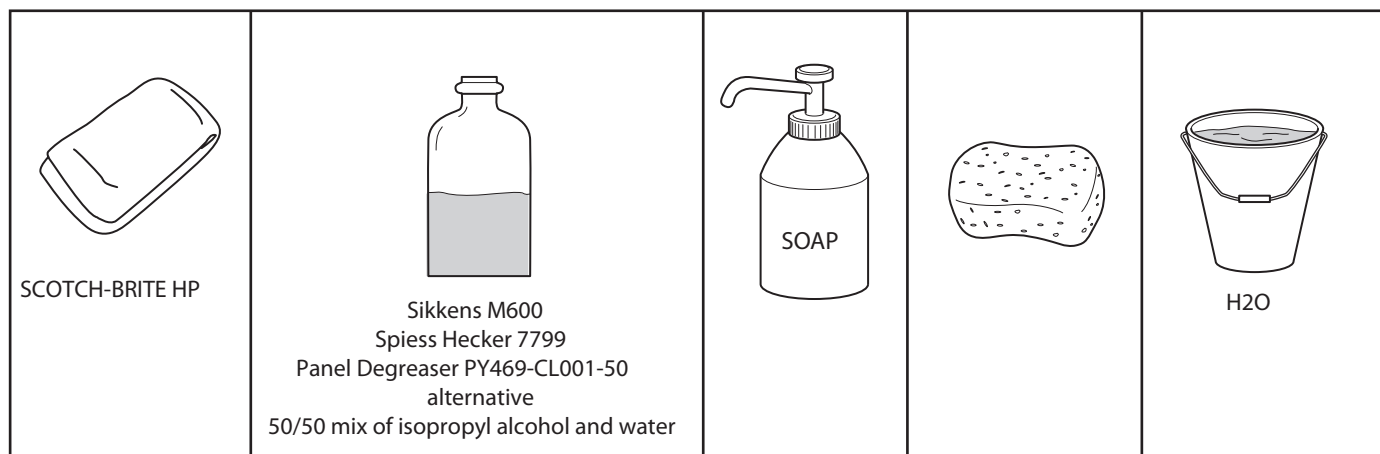

Hilux

Head Lamp Chrome Cover

Installation instructions

Model year: 08/2011
Vehicle code: KUN***

Part number: PZ049-0K013

Manual reference number: AIM 002 264-1

Revision Record

Rev. No	Date	Page	Picture	Update	New	Deleted
	18/11/11	6	7	X		