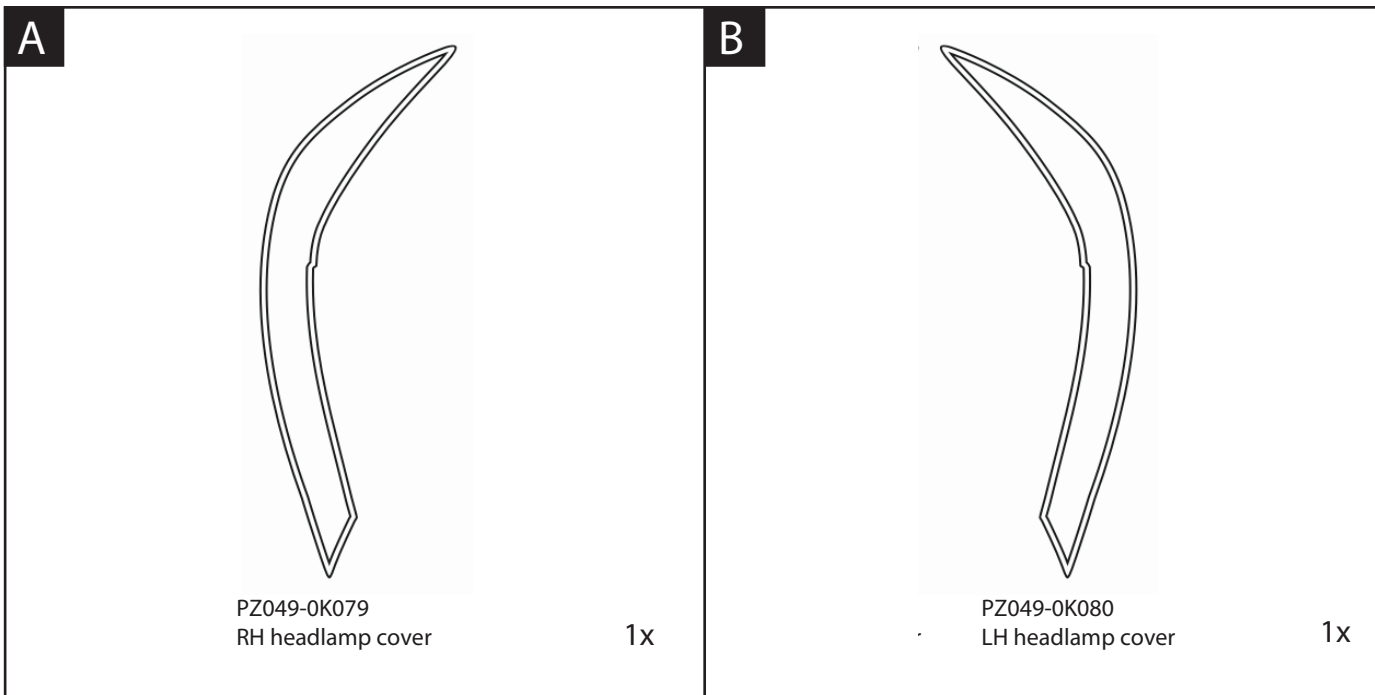

Hilux

Head Lamp Chrome Cover

Installation instructions

Model year: 08/2011
Vehicle code: KUN***

Part number: PZ049-0K013

Manual reference number: AIM 002 264-1

Revision Record

Rev. No	Date	Page	Picture	Update	New	Deleted
	18/11/11	6	7	X		