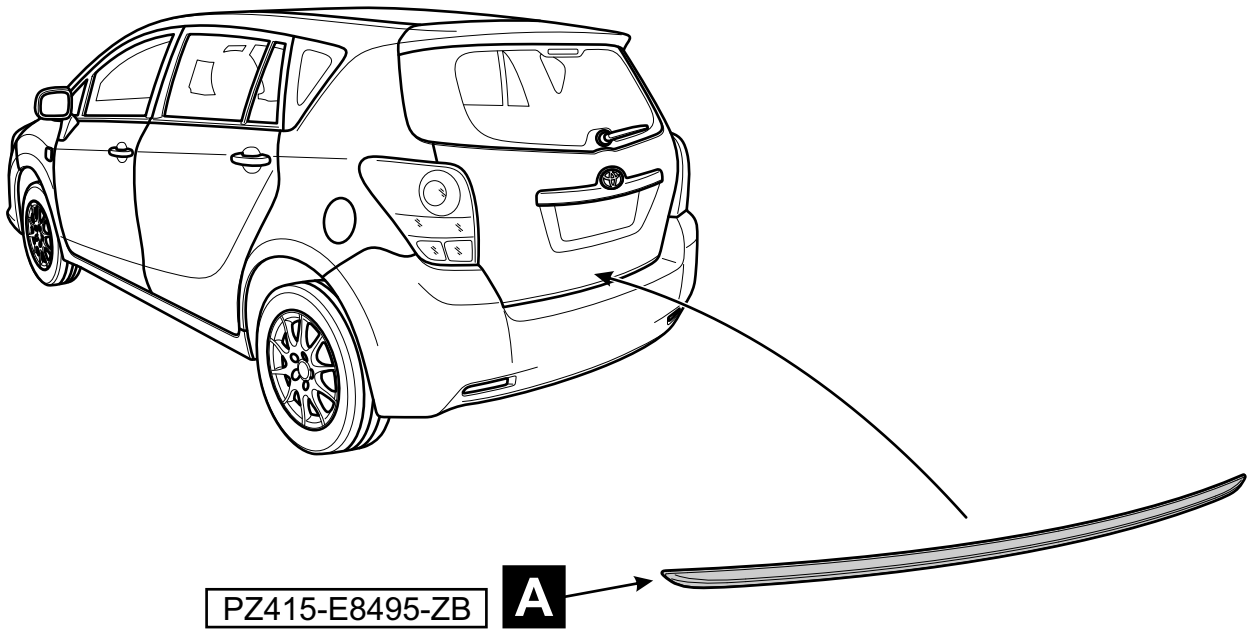

Revision Record

Rev. No	Date	Page	Picture	Update	New	Deleted Steps
1	Apr. 20, 2009	3, 5	9	✓		
2	Mar. 13, 2012	4	1	✓		
		5	9	✓		
		6	11, 12, 13			✓
3	Oct. 31, 2012	All		✓