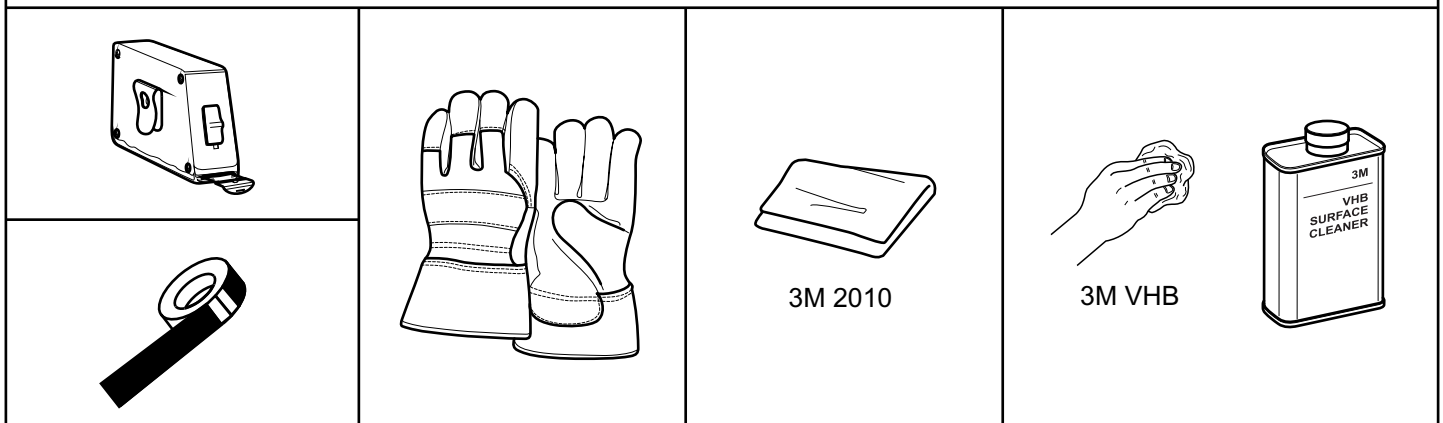

Revision Record

Rev. No	Date	Page	Picture	Update	New	Deleted Steps
1	Apr. 20, 2009	3, 5	9	✓		
2	Mar. 13, 2012	4	1	✓		
		5	9	✓		
		6	11, 12, 13			✓
3	Oct. 31, 2012	All		✓