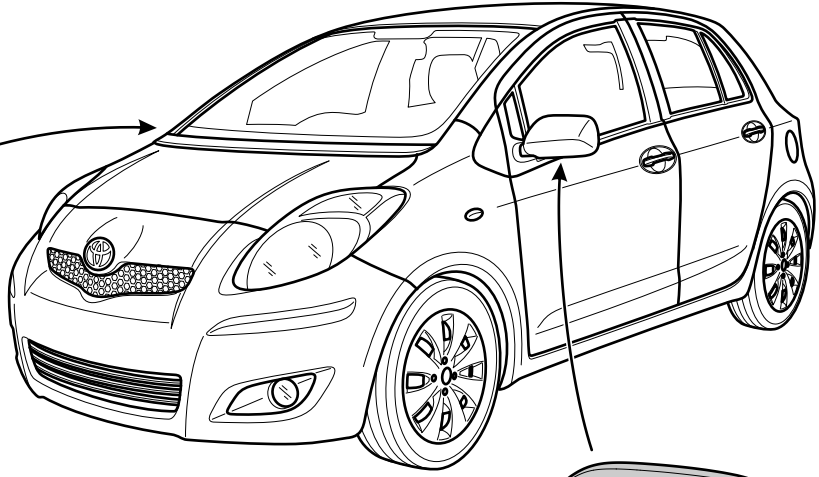

B

PZ415-B0520-2B

A

PZ415-B0520-1B

PZ415-B0520-ZB