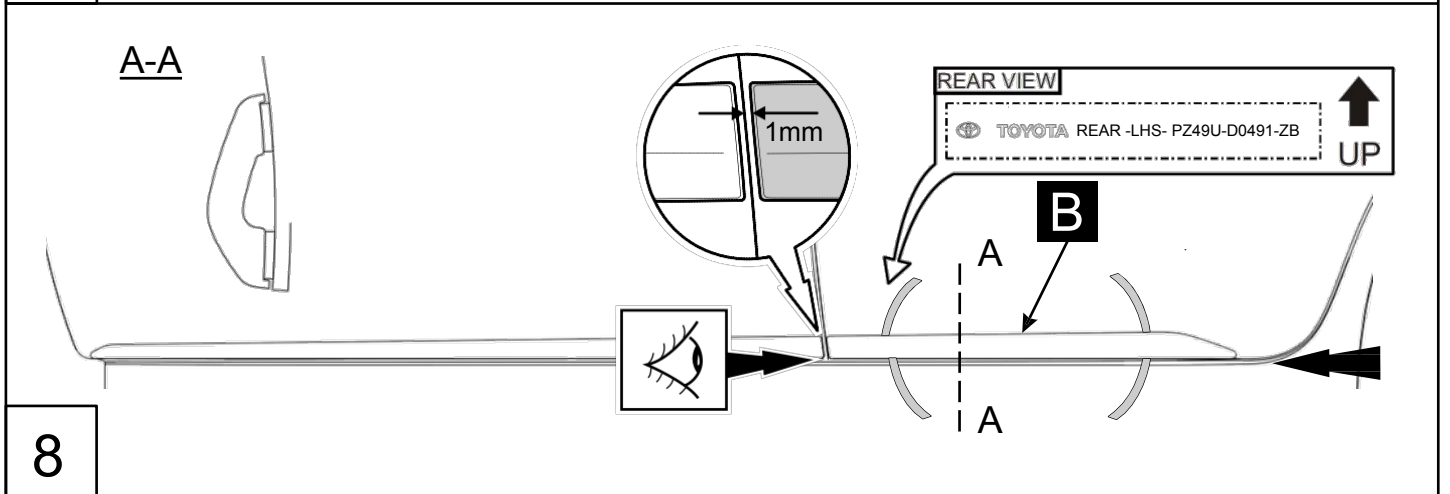

Verso S

Side Sills

Installation instructions

Model year: 2010

Vehicle code: N*P12**-*H***W

Part number: PZ49U-D0491-ZB

 Weight: 0.46 kg

Manual reference number: AIM 002 123-0

Revision Record

Rev. No	Date	Page	Picture	Update	New	Deleted Steps

Large empty rectangular area for additional notes or details.

10

Fig.1? Fig.12

RHS

C **D**

=