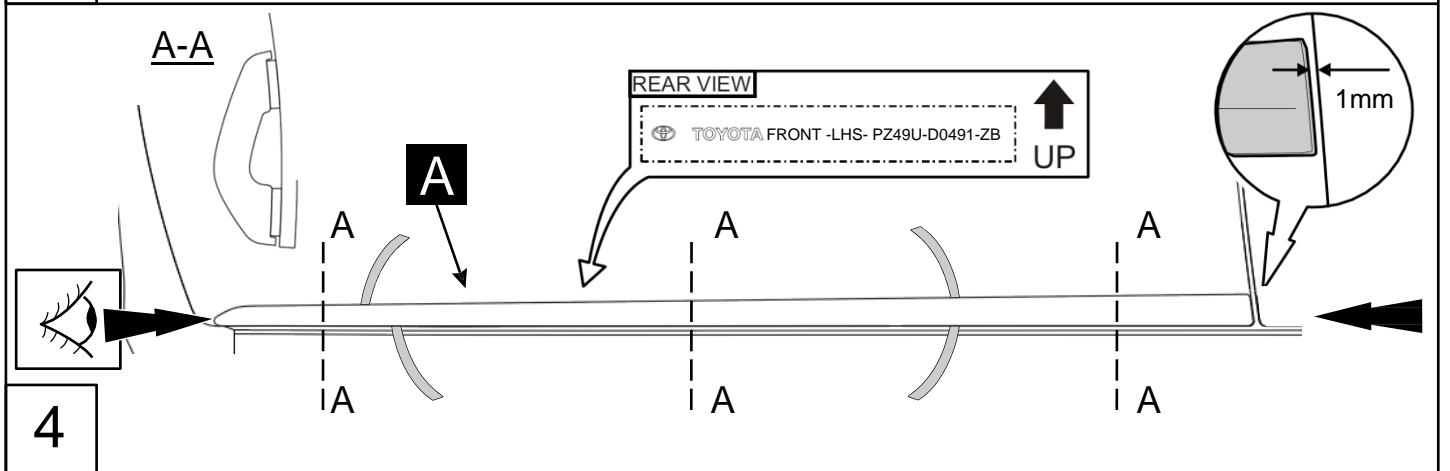

Verso S

Side Sills

Installation instructions

Model year: 2010

Vehicle code: N*P12**-*H***W

Part number: PZ49U-D0491-ZB

 Weight: 0.46 kg

Manual reference number: AIM 002 123-0

Revision Record

Rev. No	Date	Page	Picture	Update	New	Deleted Steps

Large empty rectangular area for additional notes or details.

10

Fig.1? Fig.12

RHS

C **D**

=