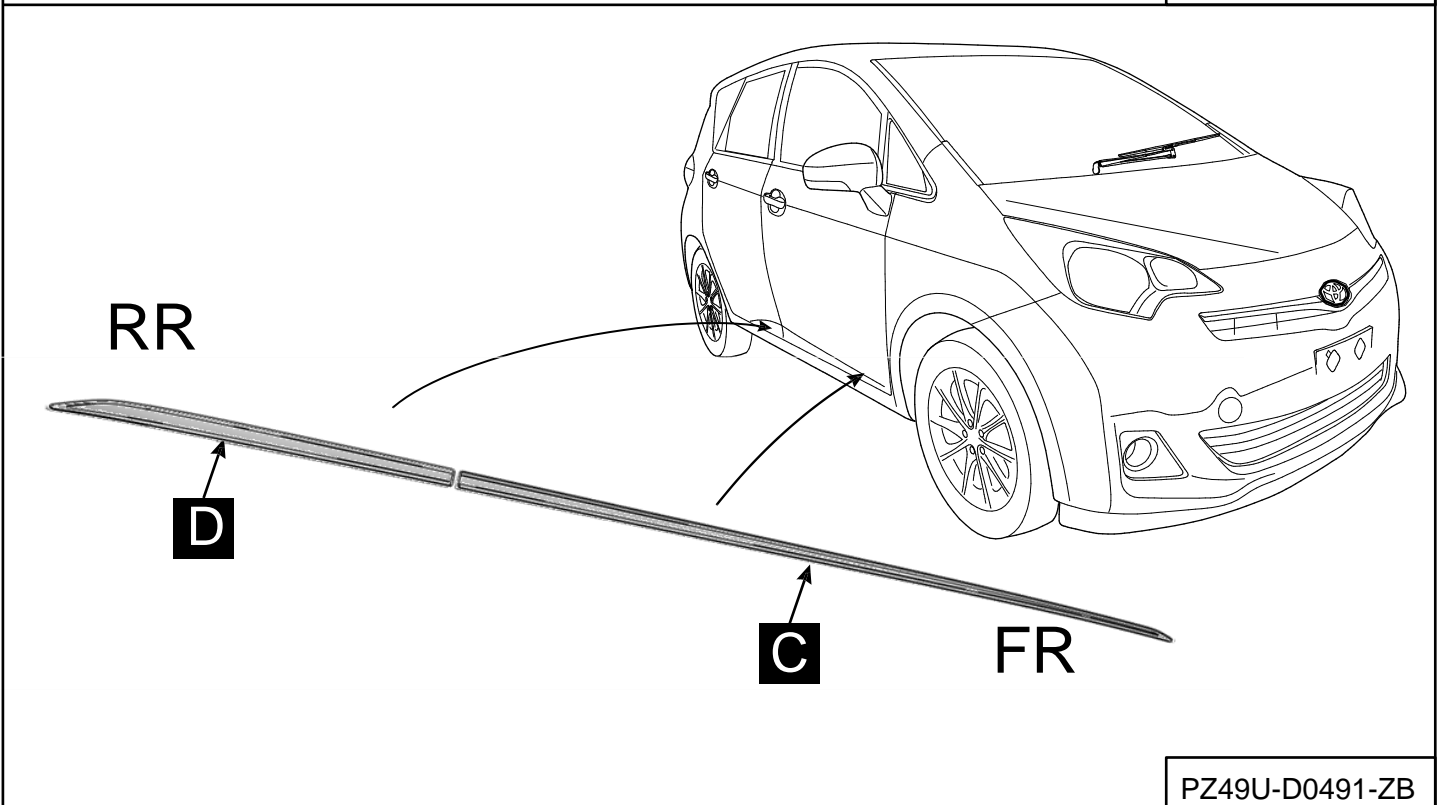

Verso S

Side Sills

Installation instructions

Model year: 2010

Vehicle code: N*P12**-*H***W

Part number: PZ49U-D0491-ZB

 Weight: 0.46 kg

Manual reference number: AIM 002 123-0

Revision Record

Rev. No	Date	Page	Picture	Update	New	Deleted Steps

Large empty rectangular area for additional notes or details.

10

Fig.1? Fig.12

RHS

C **D**

=