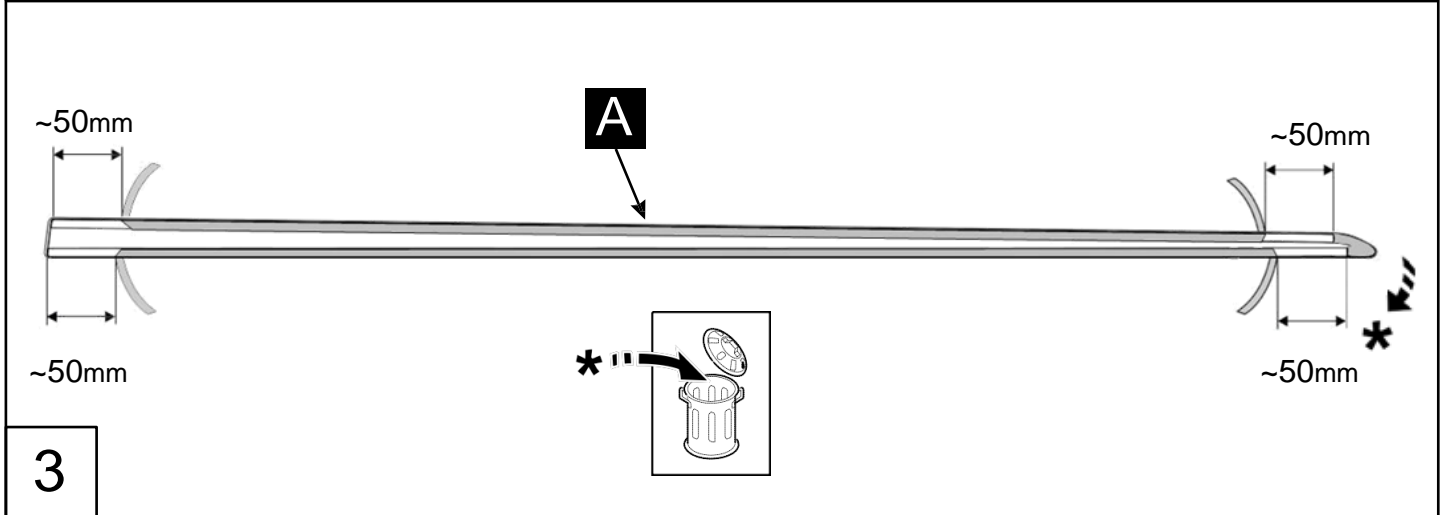

Verso S

Side Sills

Installation instructions

Model year: 2010

Vehicle code: N*P12**-*H***W

Part number: PZ49U-D0491-ZB

 Weight: 0.46 kg

Manual reference number: AIM 002 123-0

Revision Record

Rev. No	Date	Page	Picture	Update	New	Deleted Steps

Large empty rectangular area for additional notes or details.

10

Fig.1? Fig.12

RHS

C **D**

=