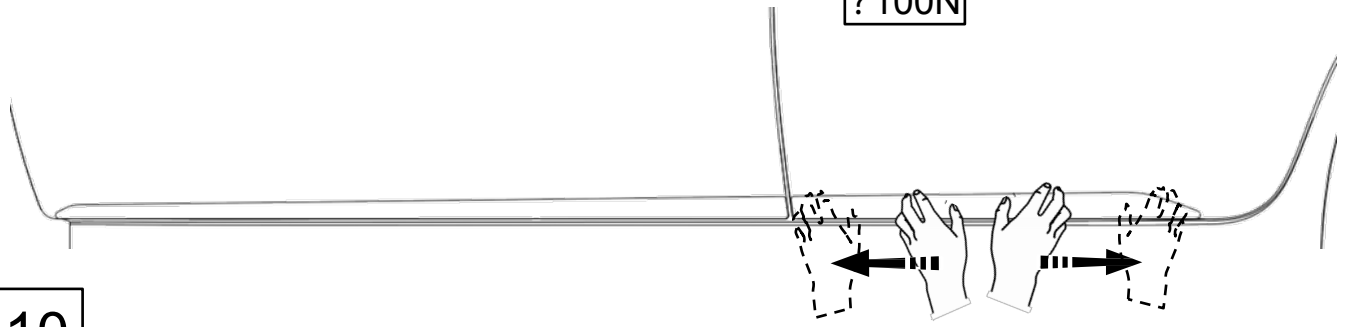

Verso S

Side Sills

Installation instructions

Model year: 2010

Vehicle code: N*P12**-*H***W

Part number: PZ49U-D0491-ZB

 Weight: 0.46 kg

Manual reference number: AIM 002 123-0

Revision Record

Rev. No	Date	Page	Picture	Update	New	Deleted Steps

Large empty rectangular area for additional notes or details.

10

Fig.1? Fig.12

RHS

C **D**

=

Fig.1? Fig.12

LHS

A **B**

11

12