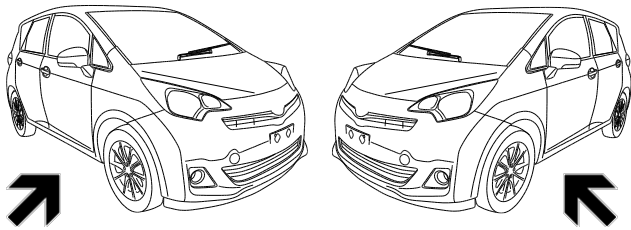

Verso S

Side Sills

Installation instructions

Model year: 2010

Vehicle code: N*P12**-*H***W

Part number: PZ49U-D0491-ZB

 Weight: 0.46 kg

Manual reference number: AIM 002 123-0

Revision Record

Rev. No	Date	Page	Picture	Update	New	Deleted Steps

Large empty rectangular area for additional notes or details.

10

Fig.1? Fig.12

RHS

C **D**

=