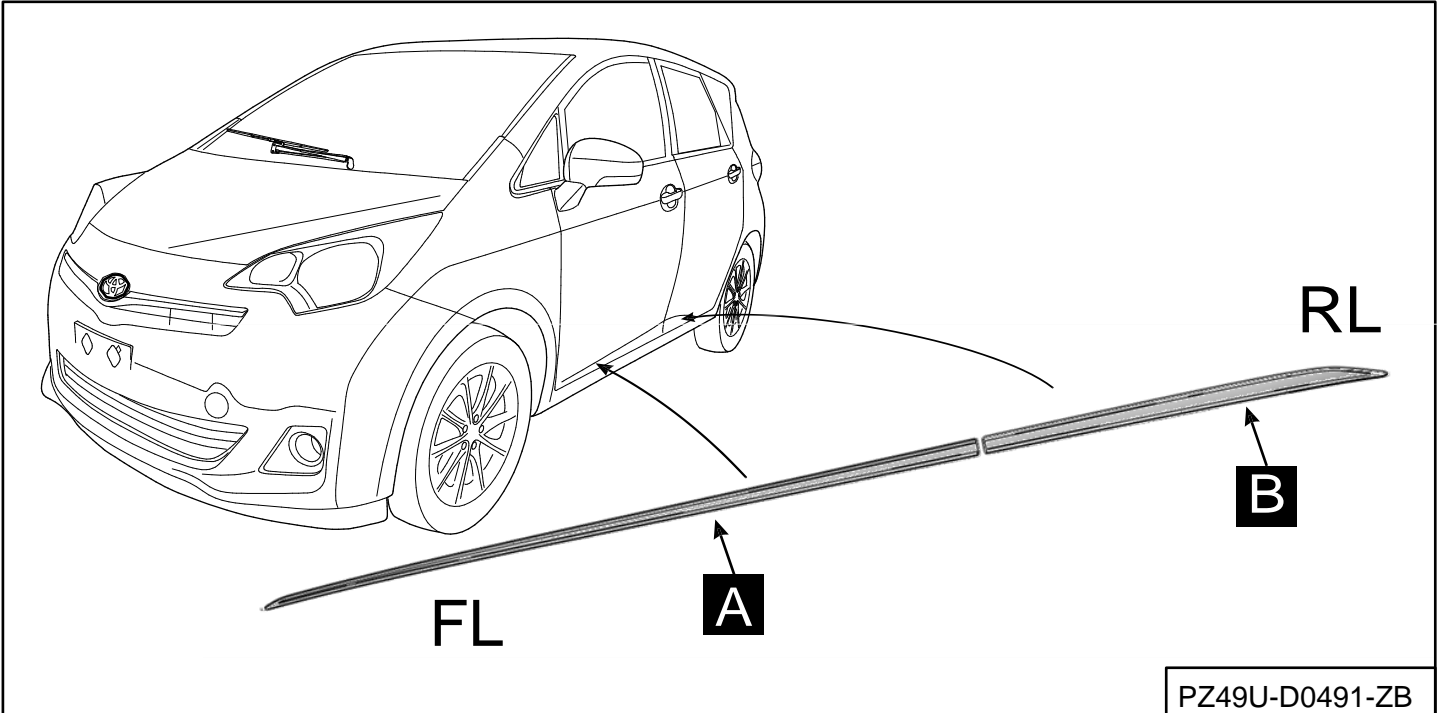

Verso S

Side Sills

Installation instructions

Model year: 2010

Vehicle code: N*P12**-*H***W

Part number: PZ49U-D0491-ZB

 Weight: 0.46 kg

Manual reference number: AIM 002 123-0

Revision Record

Rev. No	Date	Page	Picture	Update	New	Deleted Steps

Large empty rectangular area for additional notes or details.

10

Fig.1? Fig.12

RHS

C **D**

=