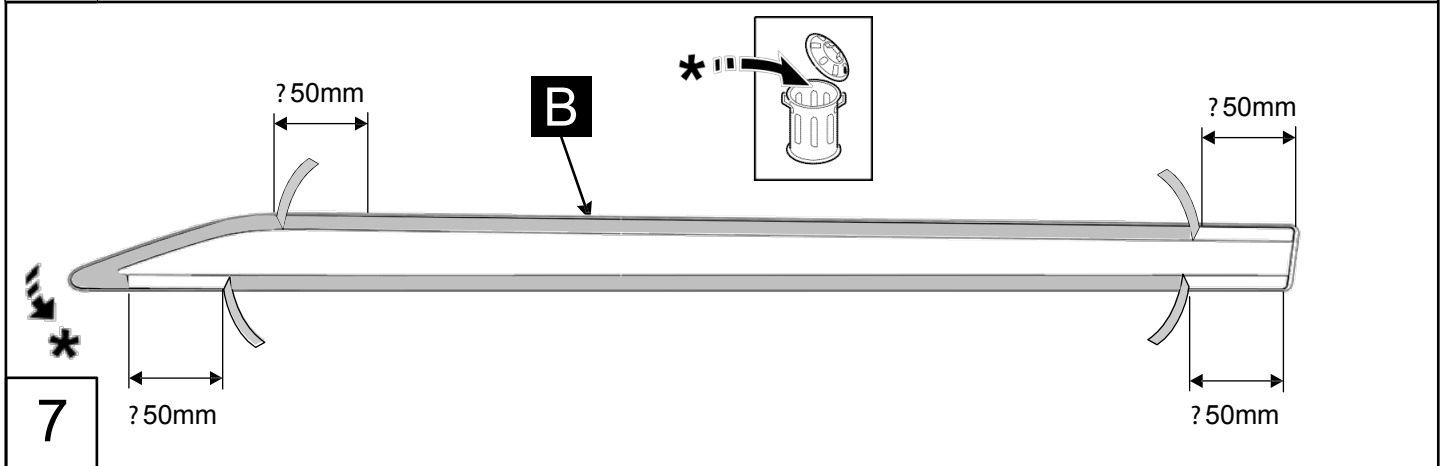

Verso S

Side Sills

Installation instructions

Model year: 2010

Vehicle code: N*P12**-*H***W

Part number: PZ49U-D0491-ZB

 Weight: 0.46 kg

Manual reference number: AIM 002 123-0

Revision Record

Rev. No	Date	Page	Picture	Update	New	Deleted Steps

Large empty rectangular area for additional notes or details.

10

Fig.1? Fig.12

RHS

C **D**

=