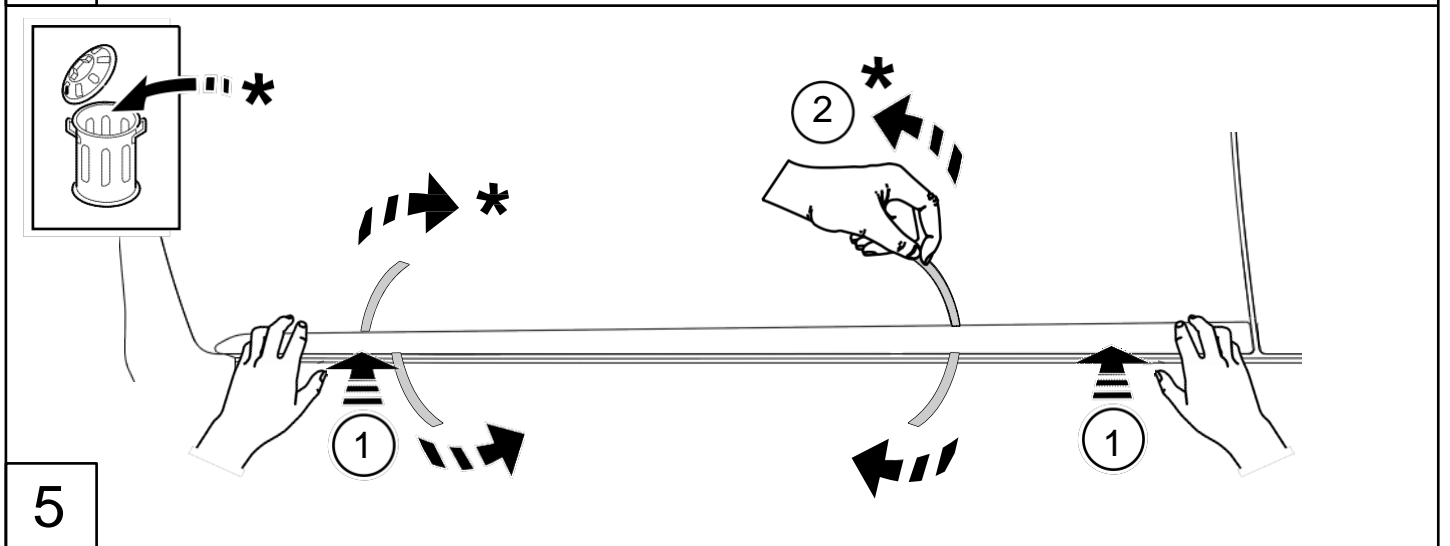

Verso S

Side Sills

Installation instructions

Model year: 2010

Vehicle code: N*P12**-*H***W

Part number: PZ49U-D0491-ZB

 Weight: 0.46 kg

Manual reference number: AIM 002 123-0

Revision Record

Rev. No	Date	Page	Picture	Update	New	Deleted Steps

Large empty rectangular area for additional notes or details.

10

Fig.1? Fig.12

RHS

C **D**

=