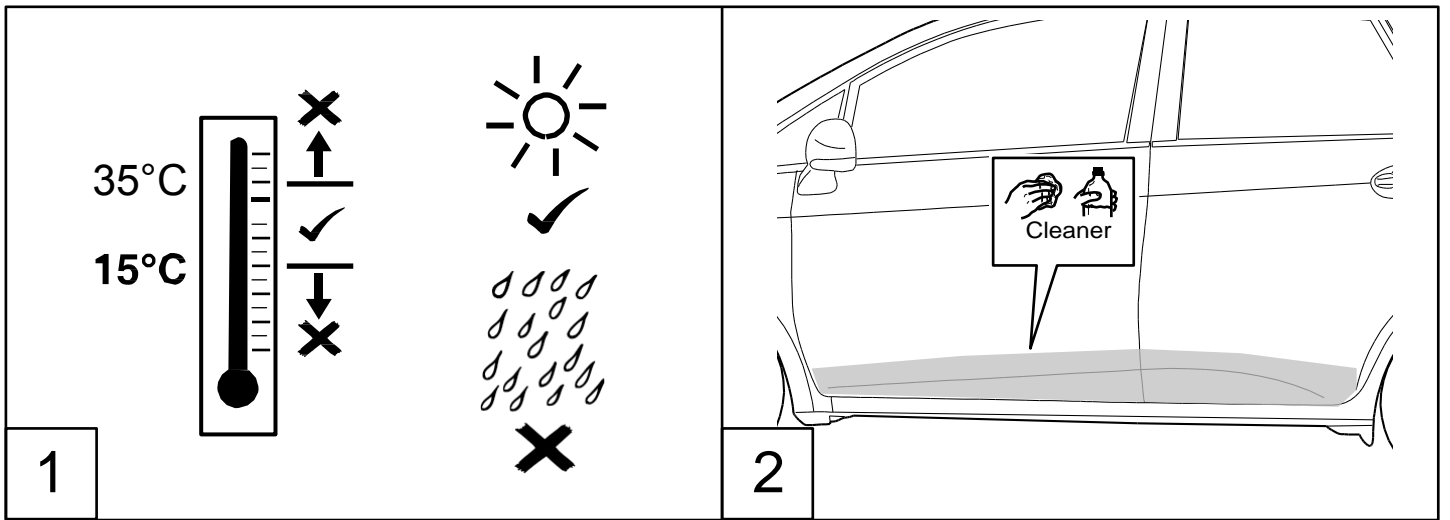

Verso S

Side Sills

Installation instructions

Model year: 2010

Vehicle code: N*P12**-*H***W

Part number: PZ49U-D0491-ZB

 Weight: 0.46 kg

Manual reference number: AIM 002 123-0

Revision Record

Rev. No	Date	Page	Picture	Update	New	Deleted Steps

Large empty rectangular area for additional notes or details.

10

Fig.1? Fig.12

RHS

C **D**

=