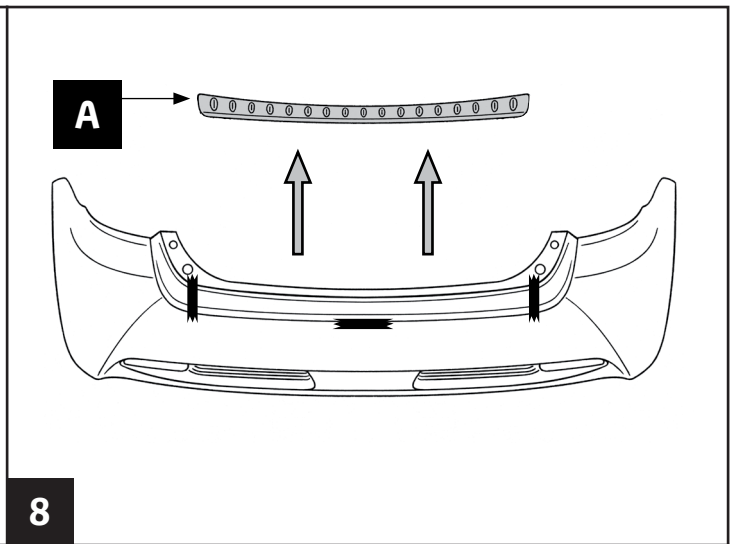

TOYOTA

ALWAYS A
BETTER WAY

Verso

Rear Bumper Protection Plate, plastic

Installation Instructions

Model year: 2012/11
Vehicle code: **R2**-GW***W
Part number: PZ49U-E8540-00

Manual reference number: AIM 002 779-1

Revision record

Rev. No.	Date	Page	Picture	Update	New	Deleted steps
1	21-12-12	3 + 5	3, 4, 5, 6, 13	X		

PZ 49U-E8540-00

3M 2010

3M VHB

3M 751

12

13