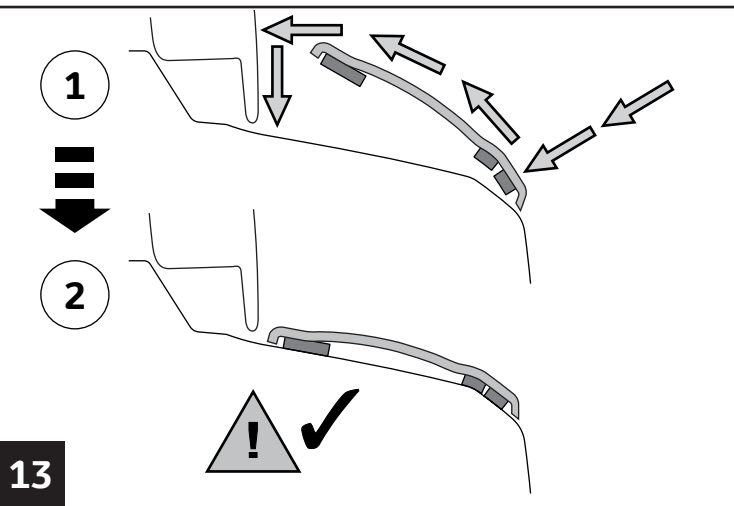

TOYOTA

ALWAYS A
BETTER WAY

Verso

Rear Bumper Protection Plate, plastic

Installation Instructions

Model year: 2012/11
Vehicle code: **R2**-GW***W
Part number: PZ49U-E8540-00

Manual reference number: AIM 002 779-1

Revision record

Rev. No.	Date	Page	Picture	Update	New	Deleted steps
1	21-12-12	3 + 5	3, 4, 5, 6, 13	X		

PZ 49U-E8540-00

3M 2010

3M VHB

3M 751

12

13