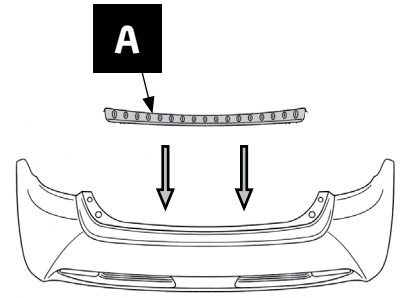

TOYOTA

ALWAYS A
BETTER WAY

Verso

Rear Bumper Protection Plate, plastic

Installation Instructions

Model year: 2012/11
Vehicle code: **R2**-GW***W
Part number: PZ49U-E8540-00

Manual reference number: AIM 002 779-1

Revision record

Rev. No.	Date	Page	Picture	Update	New	Deleted steps
1	21-12-12	3 + 5	3, 4, 5, 6, 13	X		

PZ 49U-E8540-00

3M 2010

3M VHB

3M 751

12

13