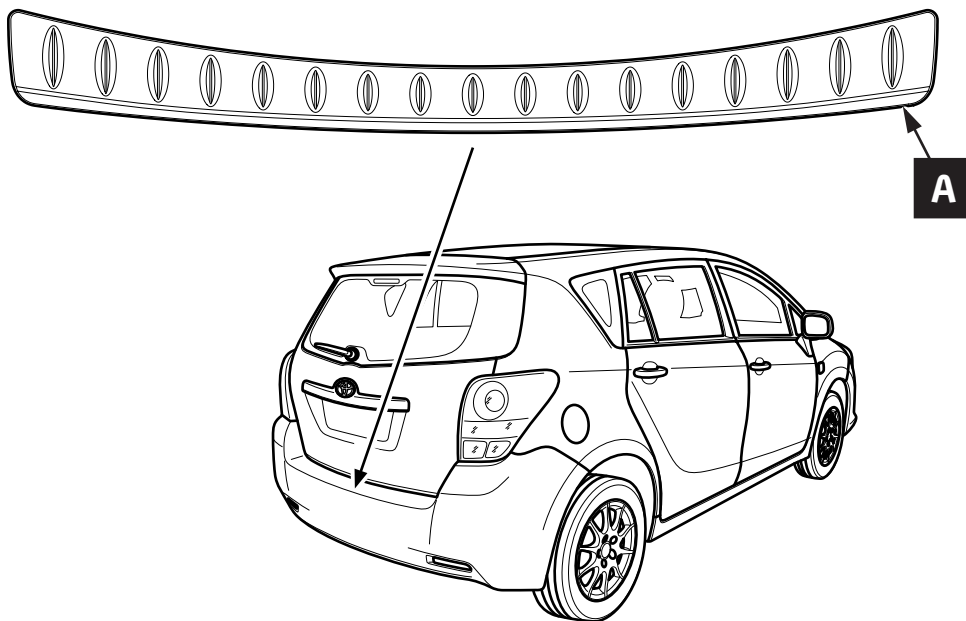

Revision record

Rev. No.	Date	Page	Picture	Update	New	Deleted steps
1	21-12-12	3 + 5	3, 4, 5, 6, 13	X		

PZ 49U-E8540-00

3M 2010

3M VHB

3M 751