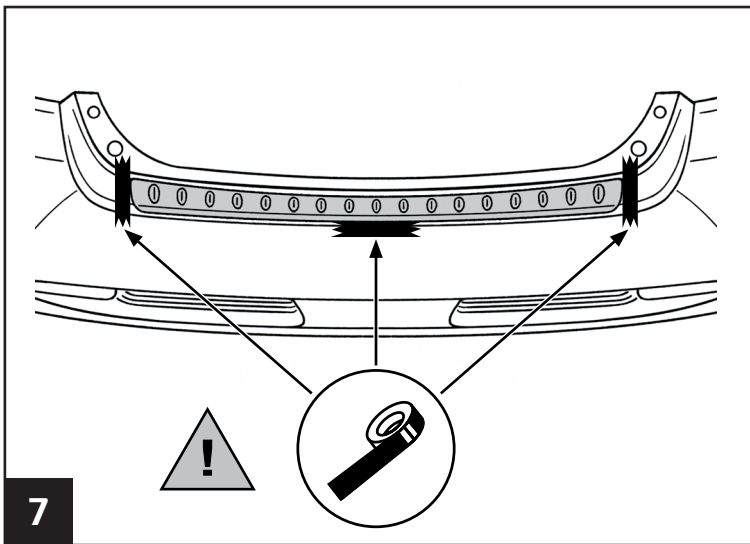

TOYOTA

ALWAYS A
BETTER WAY

Verso

Rear Bumper Protection Plate, plastic

Installation Instructions

Model year: 2012/11
Vehicle code: **R2**-GW***W
Part number: PZ49U-E8540-00

Manual reference number: AIM 002 779-1

Revision record

Rev. No.	Date	Page	Picture	Update	New	Deleted steps
1	21-12-12	3 + 5	3, 4, 5, 6, 13	X		

PZ 49U-E8540-00

3M 2010

3M VHB

3M 751

12

13