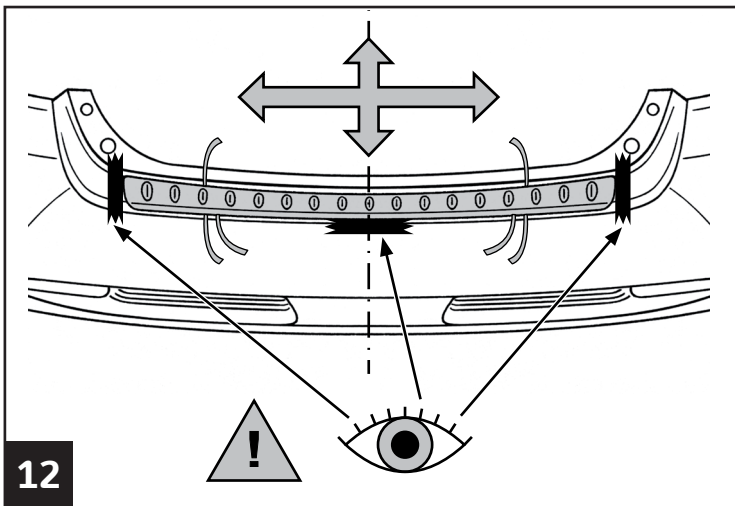

TOYOTA

ALWAYS A
BETTER WAY

Verso

Rear Bumper Protection Plate, plastic

Installation Instructions

Model year: 2012/11
Vehicle code: **R2**-GW***W
Part number: PZ49U-E8540-00

Manual reference number: AIM 002 779-1

Revision record

Rev. No.	Date	Page	Picture	Update	New	Deleted steps
1	21-12-12	3 + 5	3, 4, 5, 6, 13	X		

PZ 49U-E8540-00

3M 2010

3M VHB

3M 751

12

13