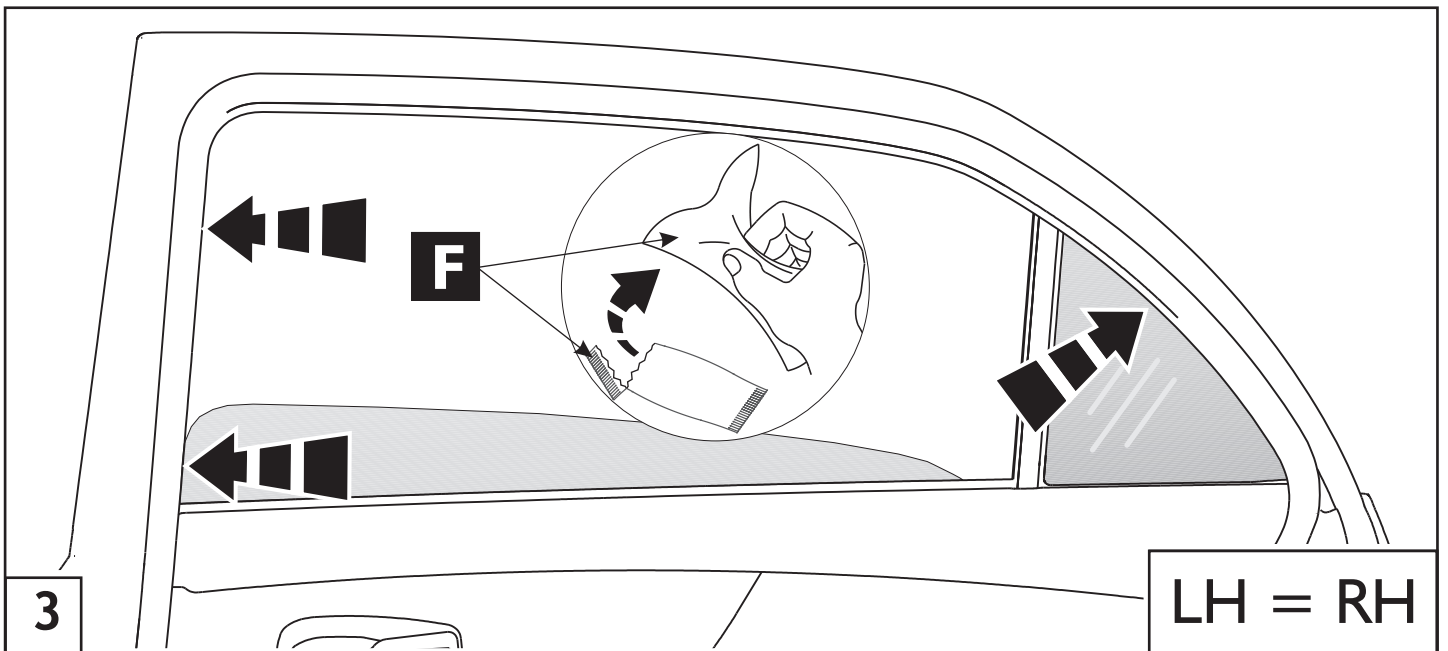

Revision Record

Rev. No	Date	Page	Picture	Update	New	Delete Steps

Spare part: PZ49H-003A0-05

15°C

1

2

LH = RH

10' min