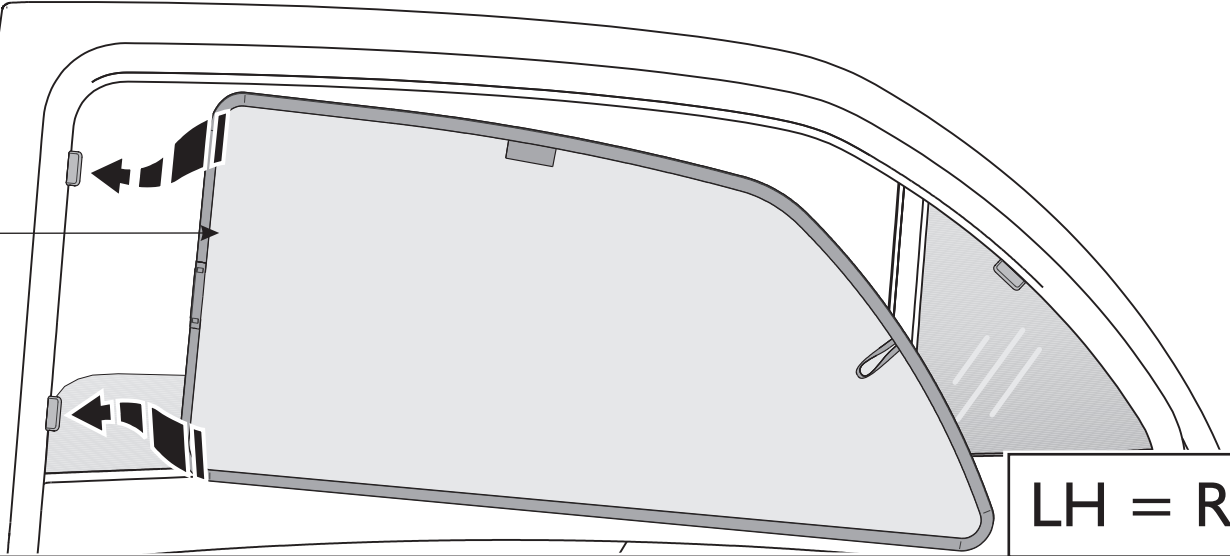

10' min

5

A
+
B