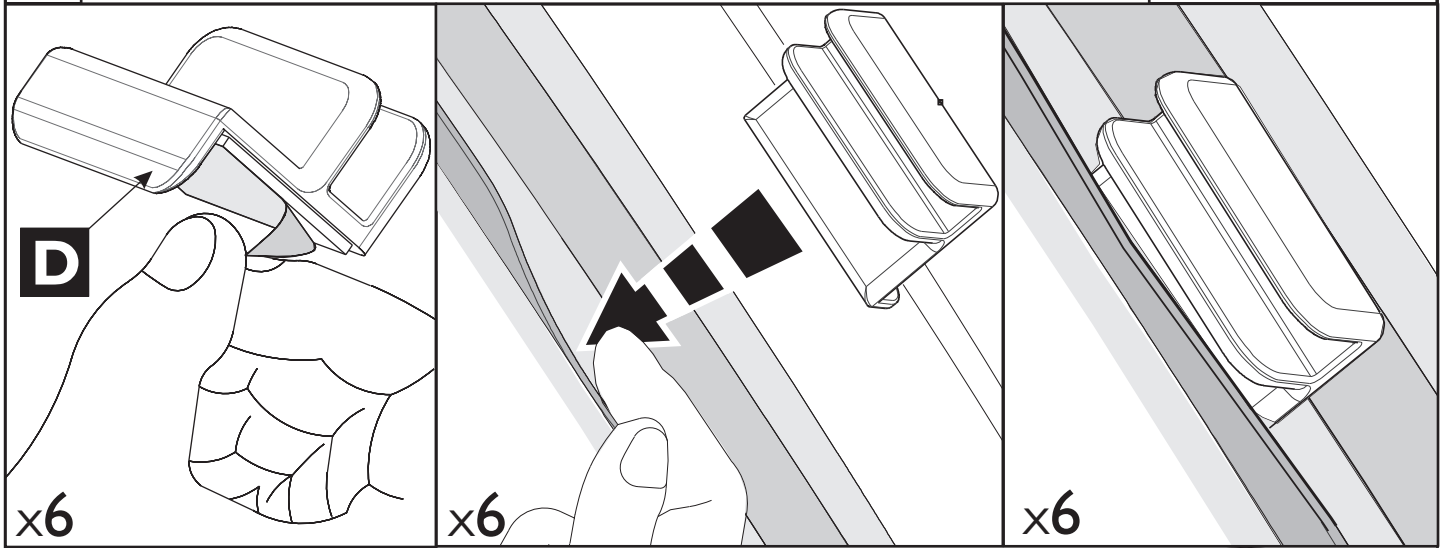

Revision Record

Rev. No	Date	Page	Picture	Update	New	Delete Steps

Spare part: PZ49H-003A0-05

15°C

1

2

LH = RH

10' min