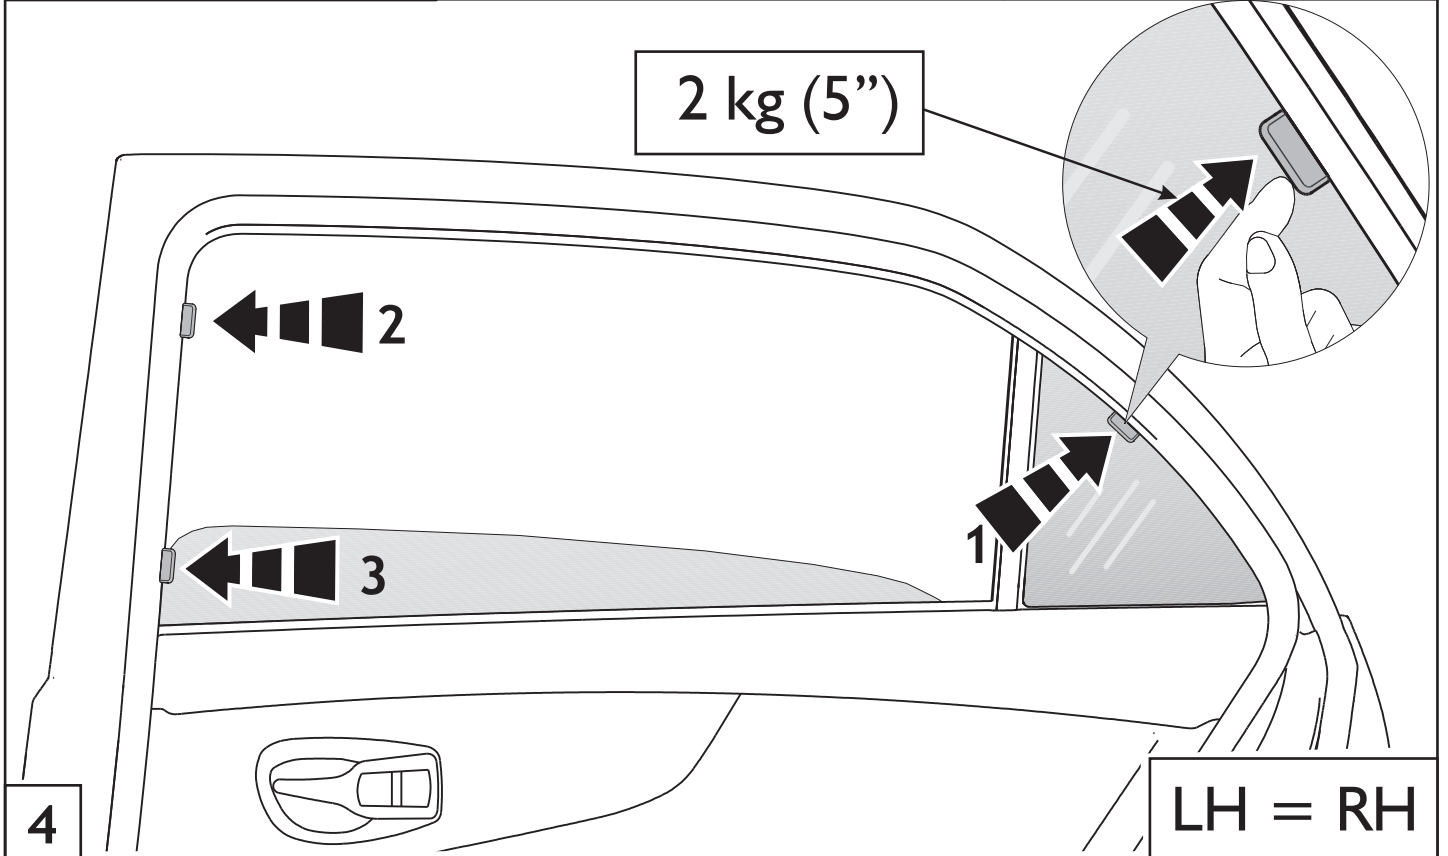

Revision Record

Rev. No	Date	Page	Picture	Update	New	Delete Steps

Spare part: PZ49H-003A0-05

15°C

1

2

LH = RH

10' min