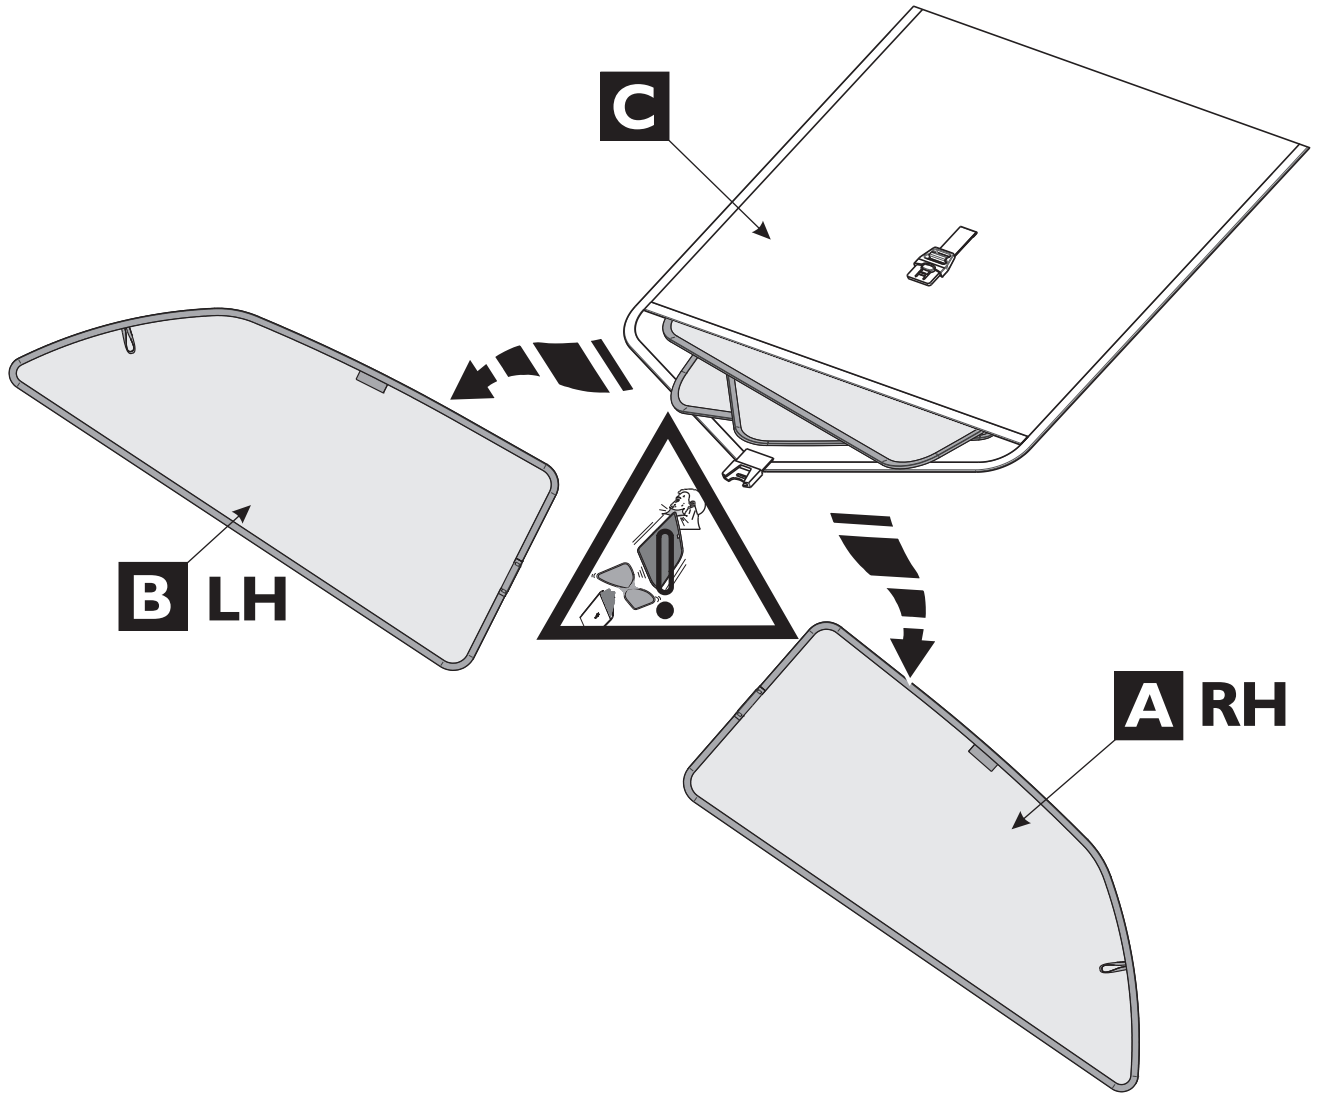

COROLLA

Rear Door Sunblind Set Installation instructions

Model year: 2006
Vehicle code: ***E15**-*E***W
Part number Sunblind Set: PZ49H-E33A0-RD
Spare Part: PZ49H-003A0-05

Weight: 0.7 kg

Manual reference number: AIM 001 818-0

Revision Record

Rev. No	Date	Page	Picture	Update	New	Delete Steps

Spare part: PZ49H-003A0-05

15°C

1

2

LH = RH

10' min