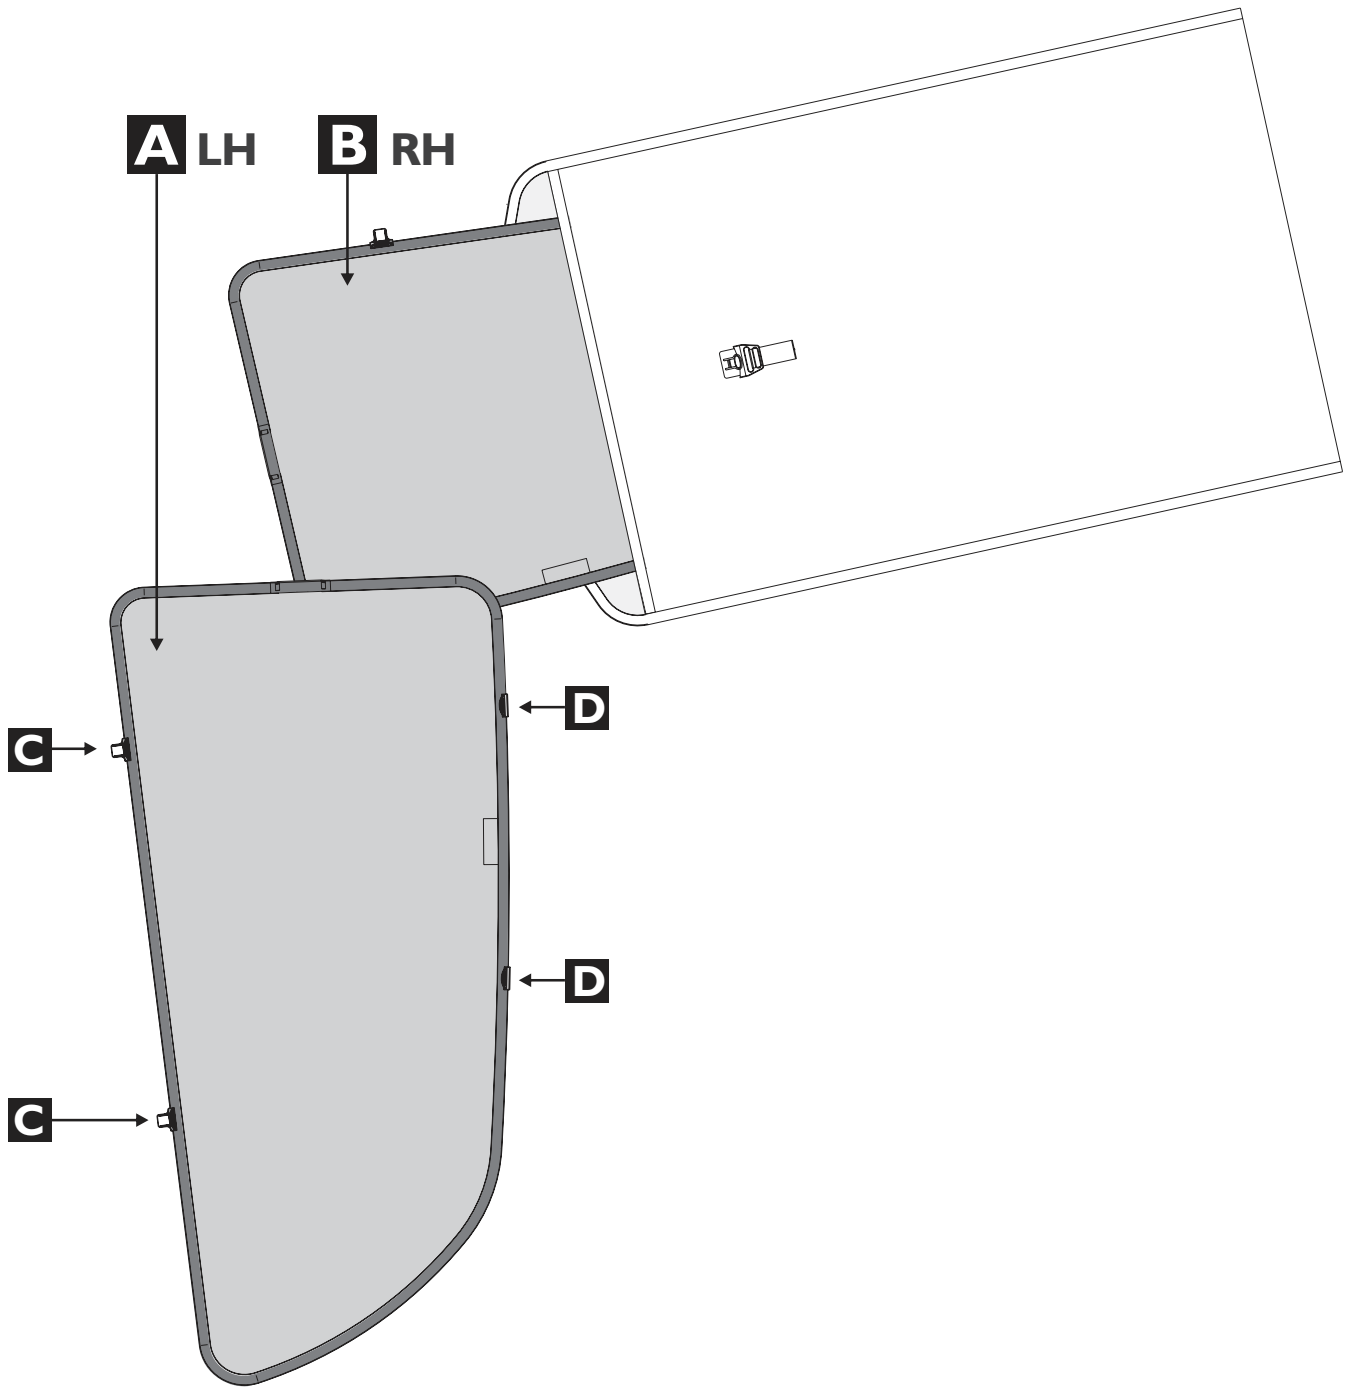

## Rear Door Sunblind Set Installation instructions

Model year:	2005
Vehicle code:	**P90*-*H***W
Part number SUNBLIND SET:	PZ49H-B23A0-RD
SPARE PART:	PZ49H-003A0-04 / PZ49H-003A0-06
 Weight:	0.7 kg
Manual reference number:	AIM 001 437-0

# Revision Record

Rev. No	Date	Page	Picture	Update	New	Delete Steps

SPARE PART: PZ49H-003A0-04

SPARE PART: PZ49H-003A0-06