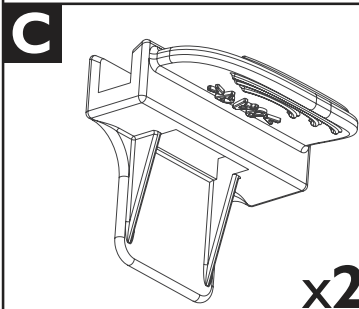

SPARE PART: PZ49H-003A0-04