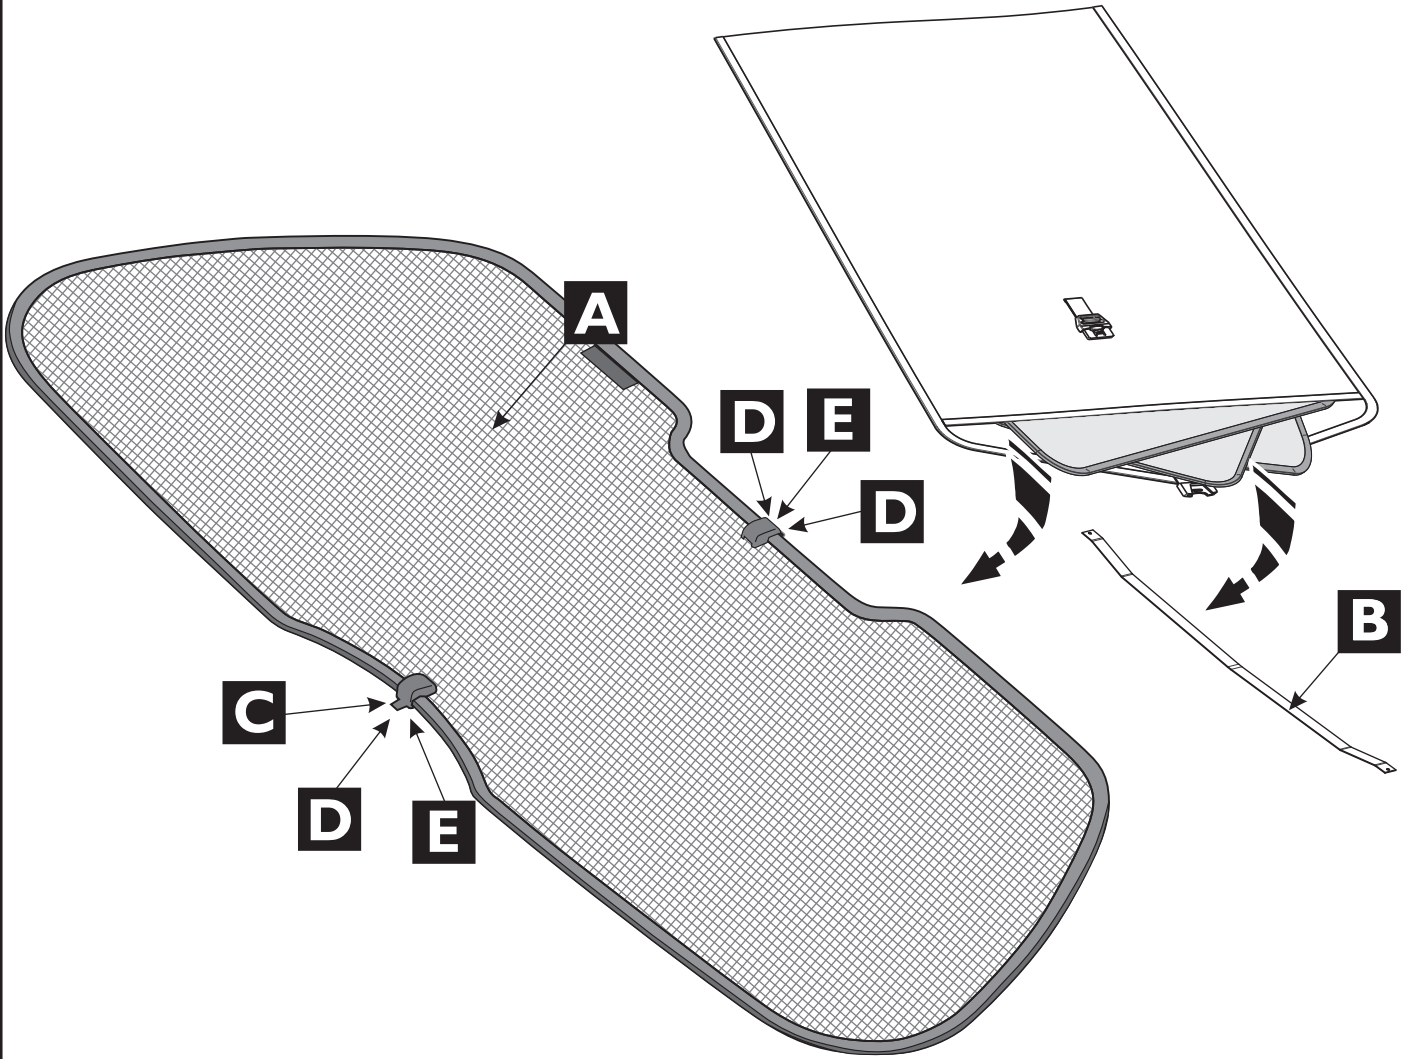

### Installation instructions

Model year: 2010  
Vehicle code: \*\*P12\*\*-\*H\*\*\*W  
Part number Sunblind Set: PZ49H-D03A0-BD  
Spare Part: PZ49H-003A0-09

Weight: 0.65 kg  
Manual reference number: AIM 002 | 12 - 0

# Revision Record

Rev. No	Date	Page	Picture	Update	New	Delete Steps

<b>C</b>	<b>D</b>	<b>E</b>	
 x2	 x2	 x2	

Spare part: PZ49H-003A0-09

<b>C</b>	<b>D</b>	<b>E</b>	
 x2	 x2	 x2	