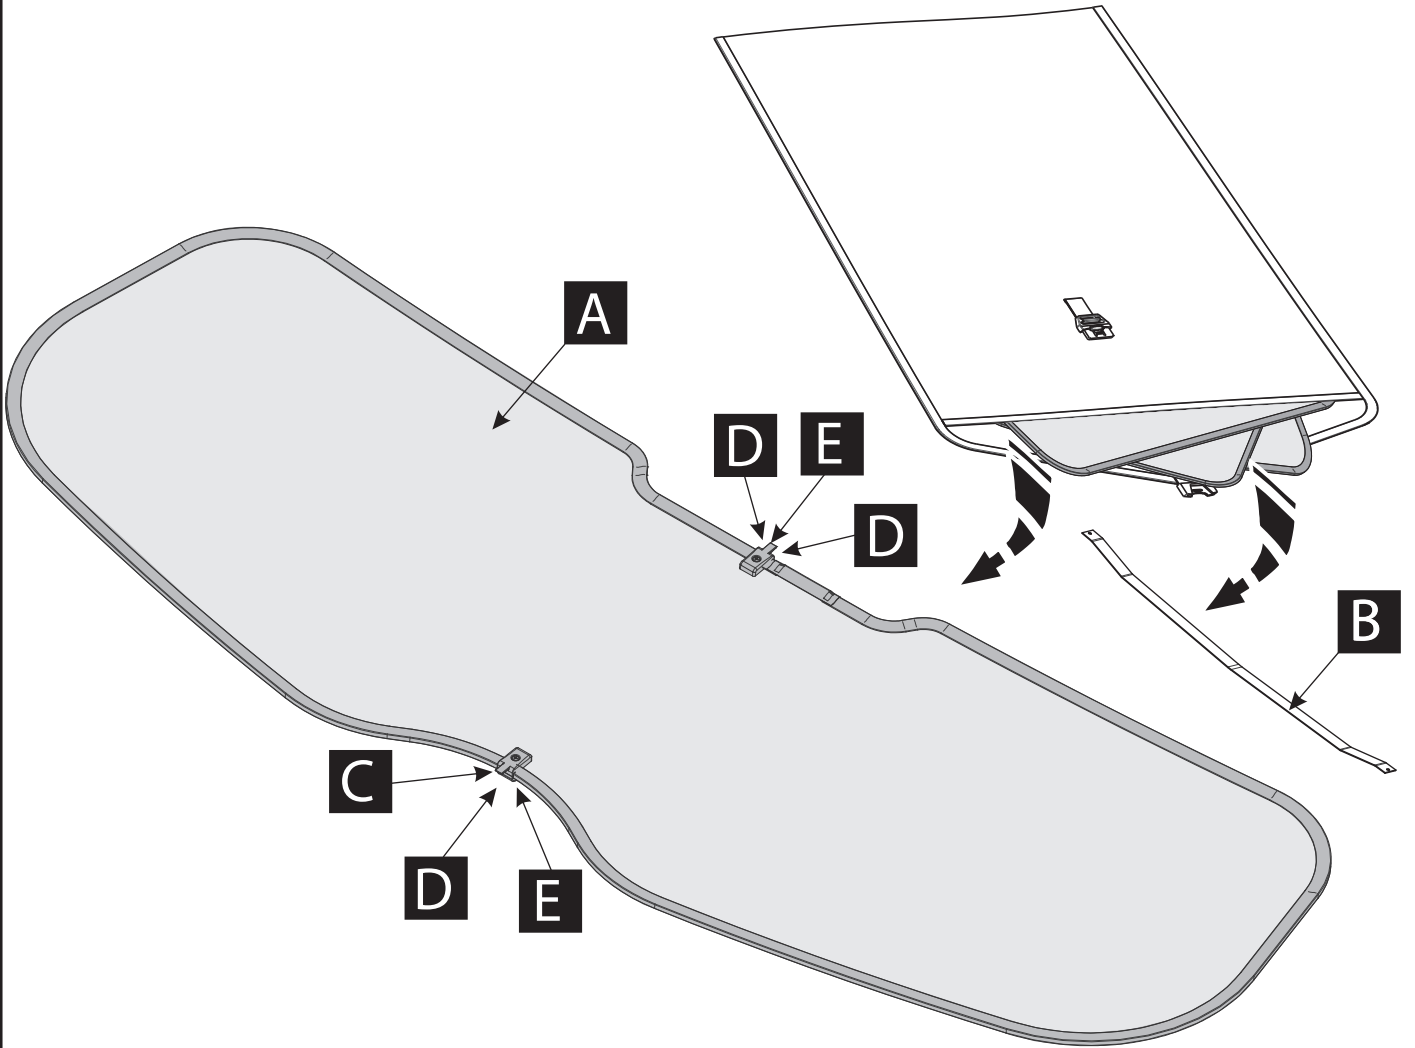

C x2	D x2	E x2	

Spare part: PZ49H-003A0-09

C x2	D x2	E x2