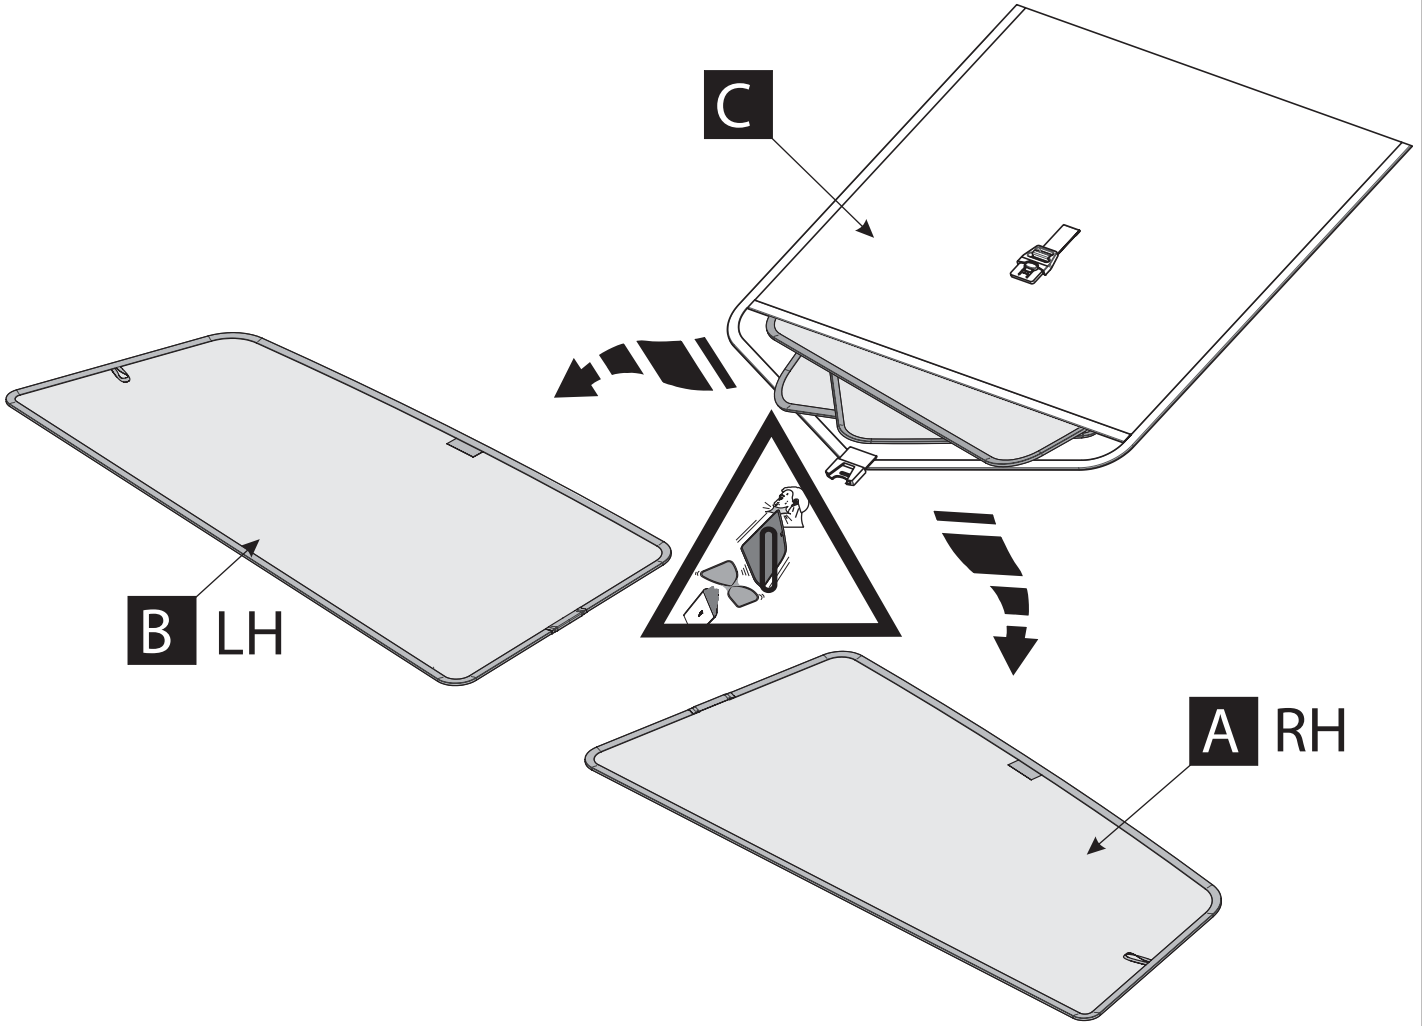

Spare part: PZ49H-003A0-05