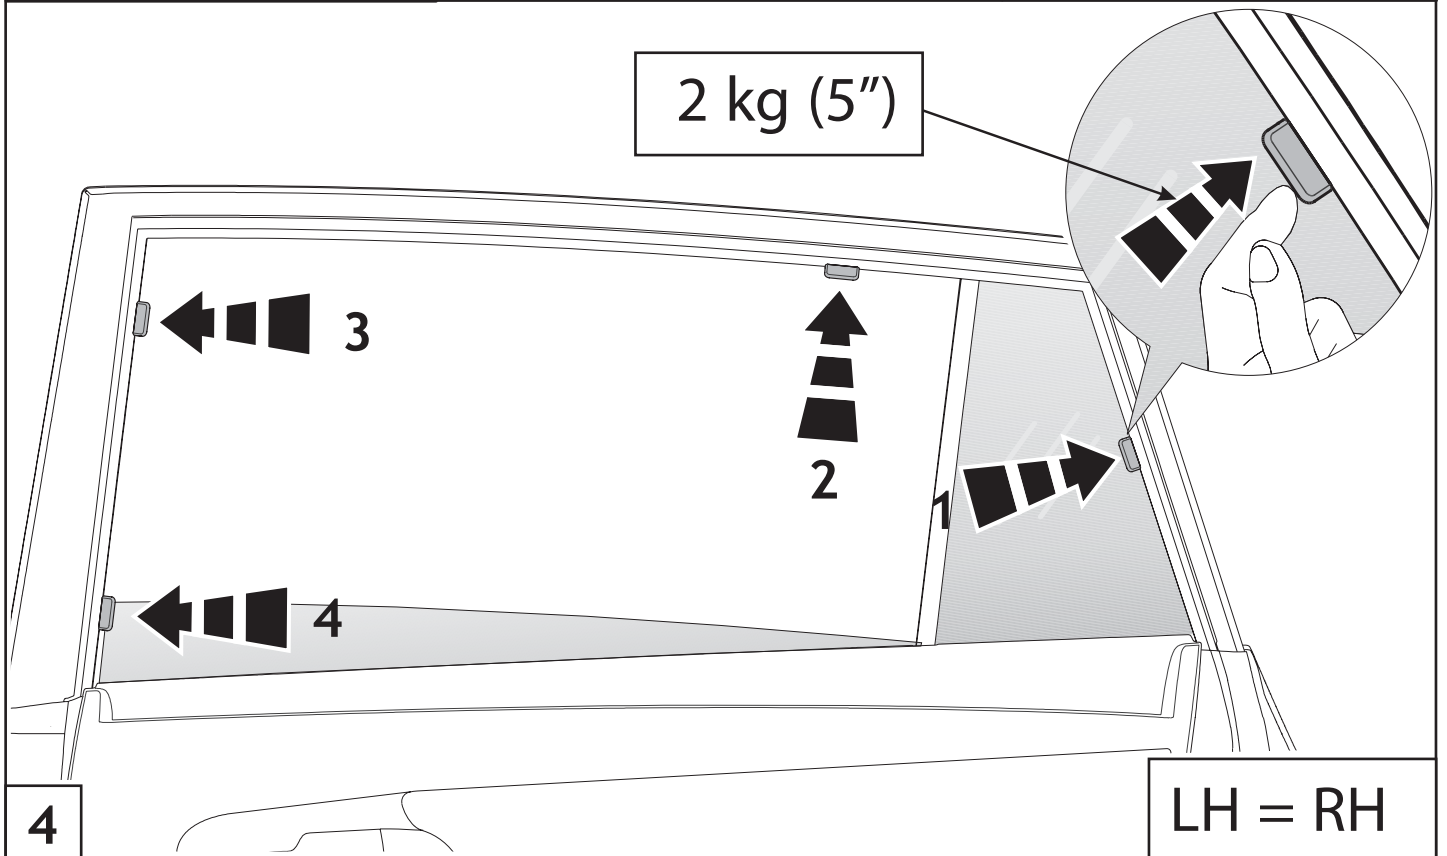

Revision Record

Rev. No	Date	Page	Picture	Update	New	Delete Steps
1	07/11/2012	1			Model year	

Spare part: PZ49H-003A0-05

15°C

1

2

LH = RH

10' min