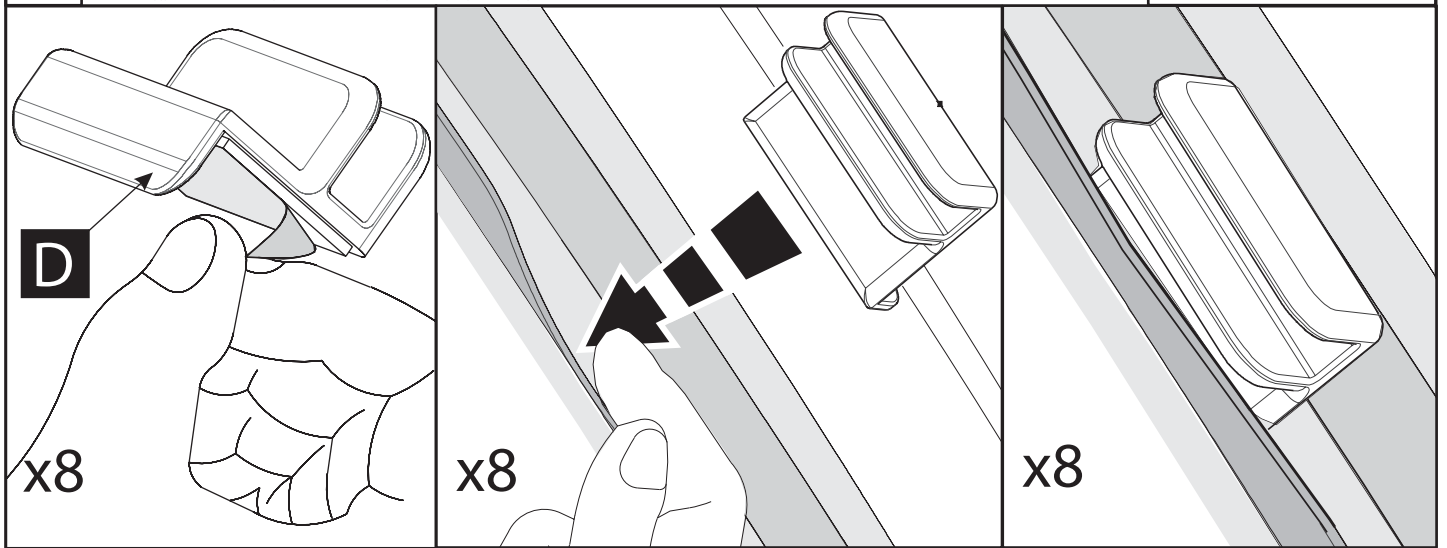

Revision Record

Rev. No	Date	Page	Picture	Update	New	Delete Steps
1	07/11/2012	1			Model year	

Spare part: PZ49H-003A0-05

15°C

1

2

LH = RH

10' min