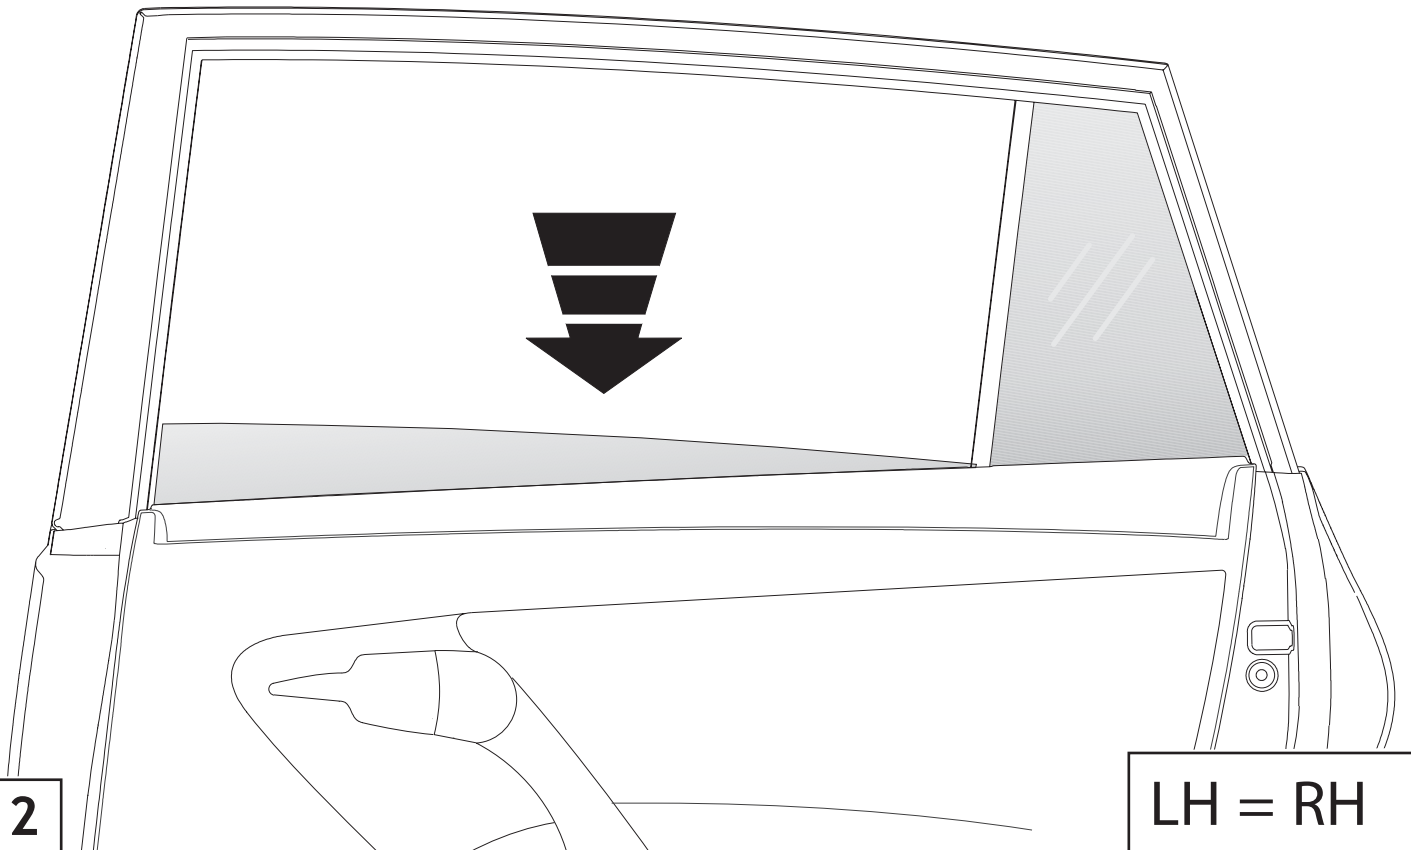

Revision Record

Rev. No	Date	Page	Picture	Update	New	Delete Steps
1	07/11/2012	1			Model year	

Spare part: PZ49H-003A0-05

15°C

1

2

LH = RH

10' min