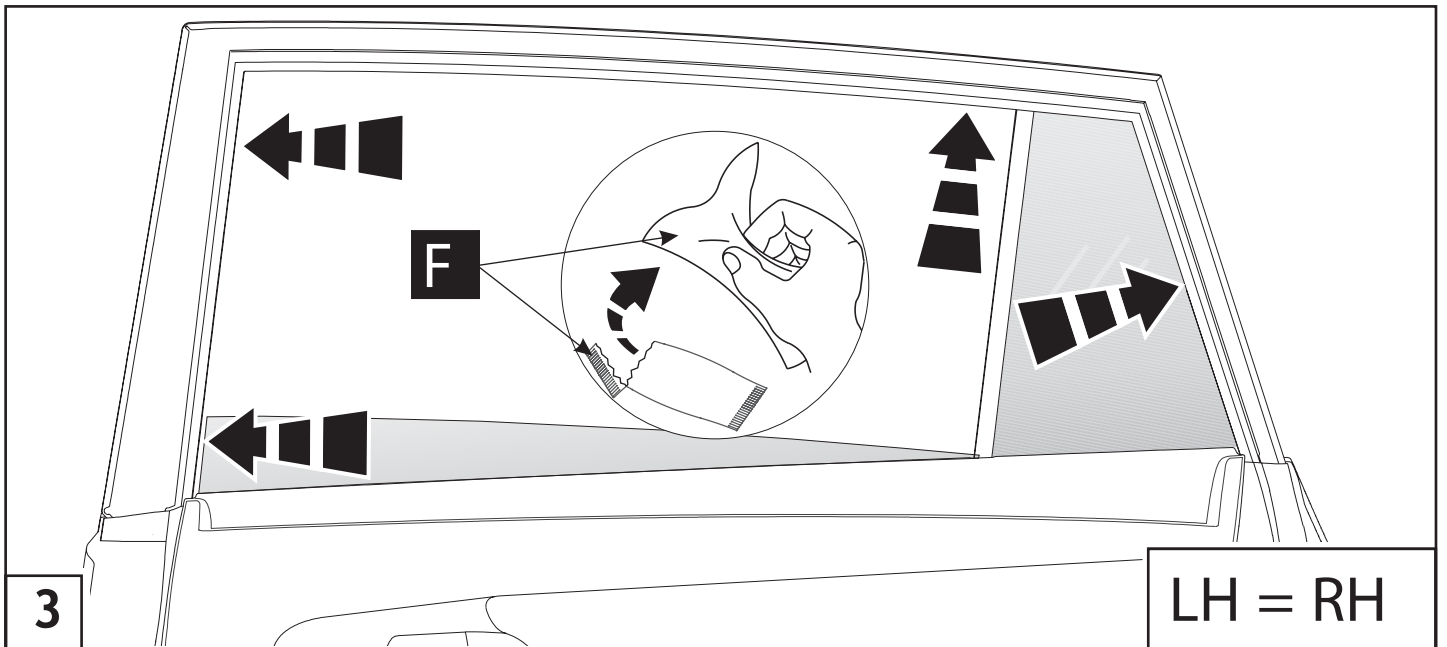

Revision Record

Rev. No	Date	Page	Picture	Update	New	Delete Steps
1	07/11/2012	1			Model year	

Spare part: PZ49H-003A0-05

15°C

1

2

LH = RH

10' min